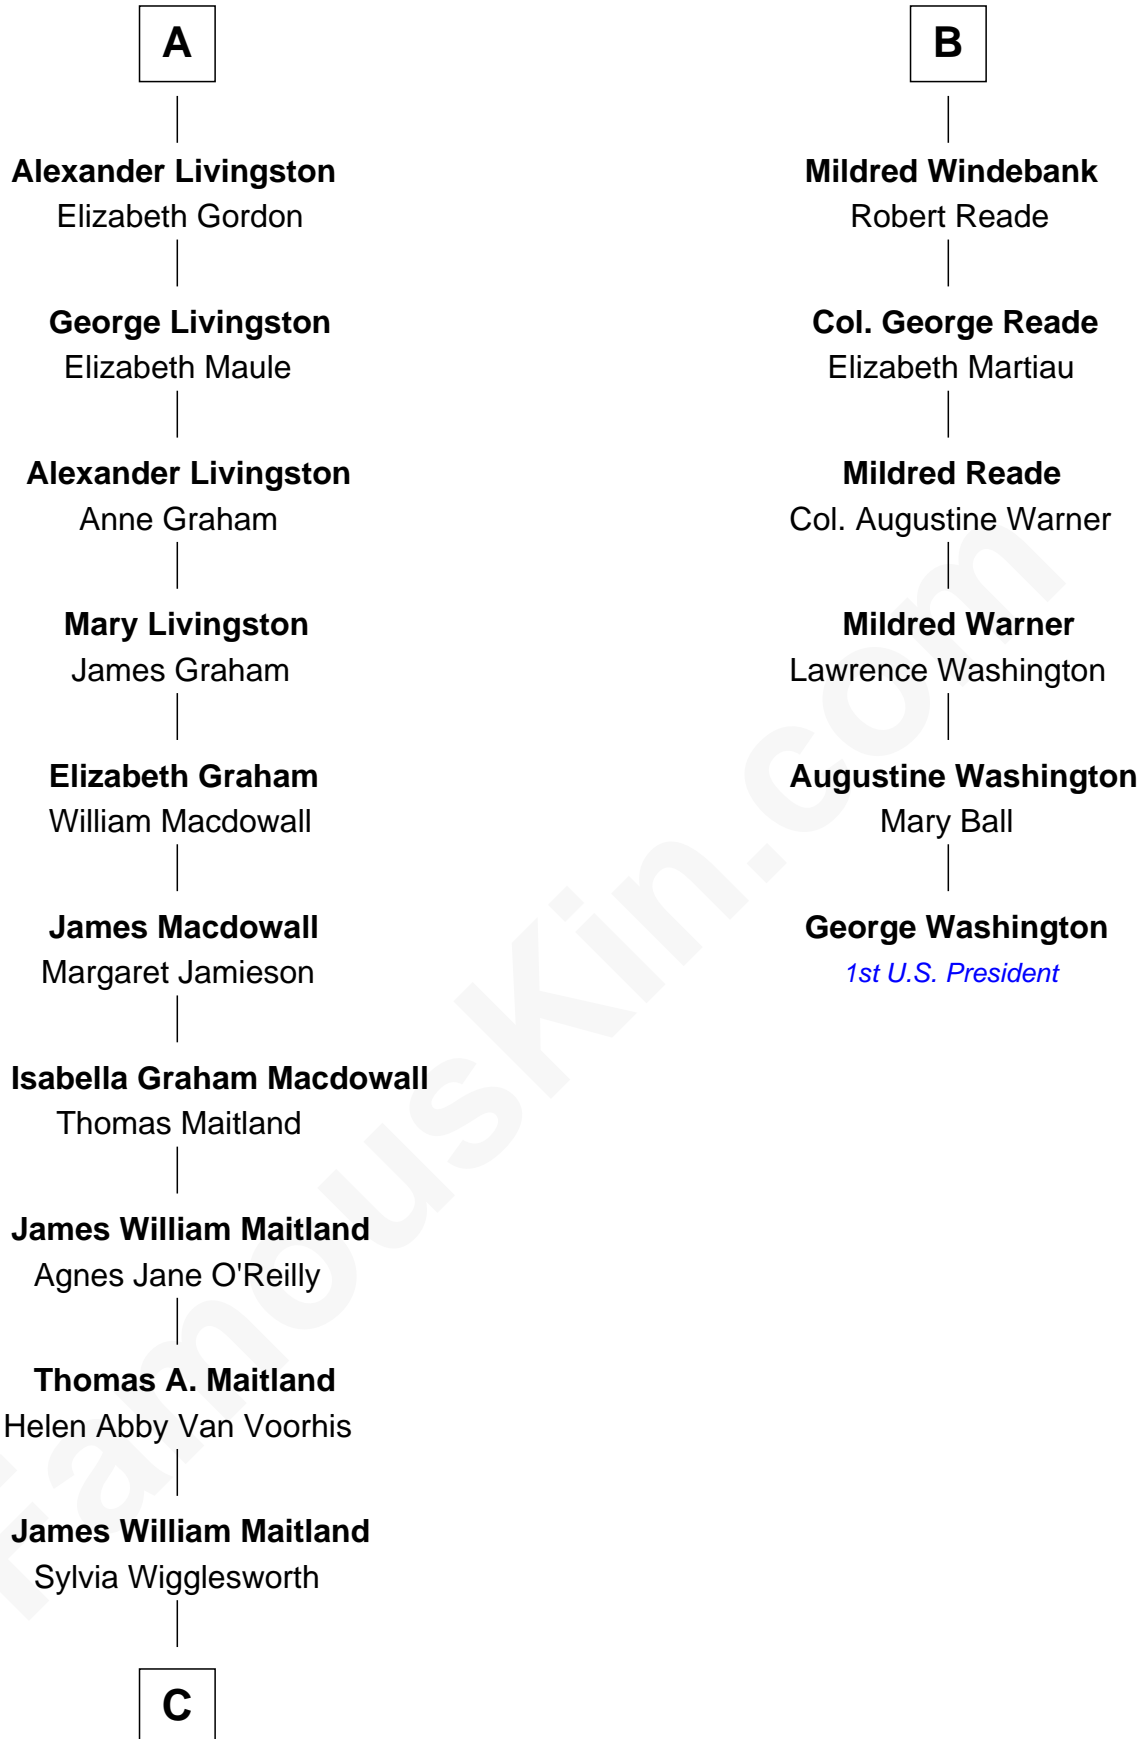

# FamousKin.com Relationship Chart of

**Howard Dean**

*79th Governor of Vermont*

12th cousin 6 times removed of

**George Washington**

*1st U.S. President*

**John of Gaunt**

Katherine Roet

**Janet Stewart**

Malcolm Fleming

**Agnes Fleming**

William Livingston

**Alexander Livingston**

Eleanor of Hay

**A**

**Joan Beaufort**

Sir Ralph Neville

**Eleanor Neville**

Sir Henry Percy

**Sir Henry Percy**

Eleanor Poynings

**Margaret Percy**

Sir William Gascoigne

**Elizabeth Gascoigne**

Sir George Talboys

**Anne Talboys**

Sir Edward Dymoke

**Frances Dymoke**

Sir Thomas Windebank

**B**

C

Andrea Belden Maitland