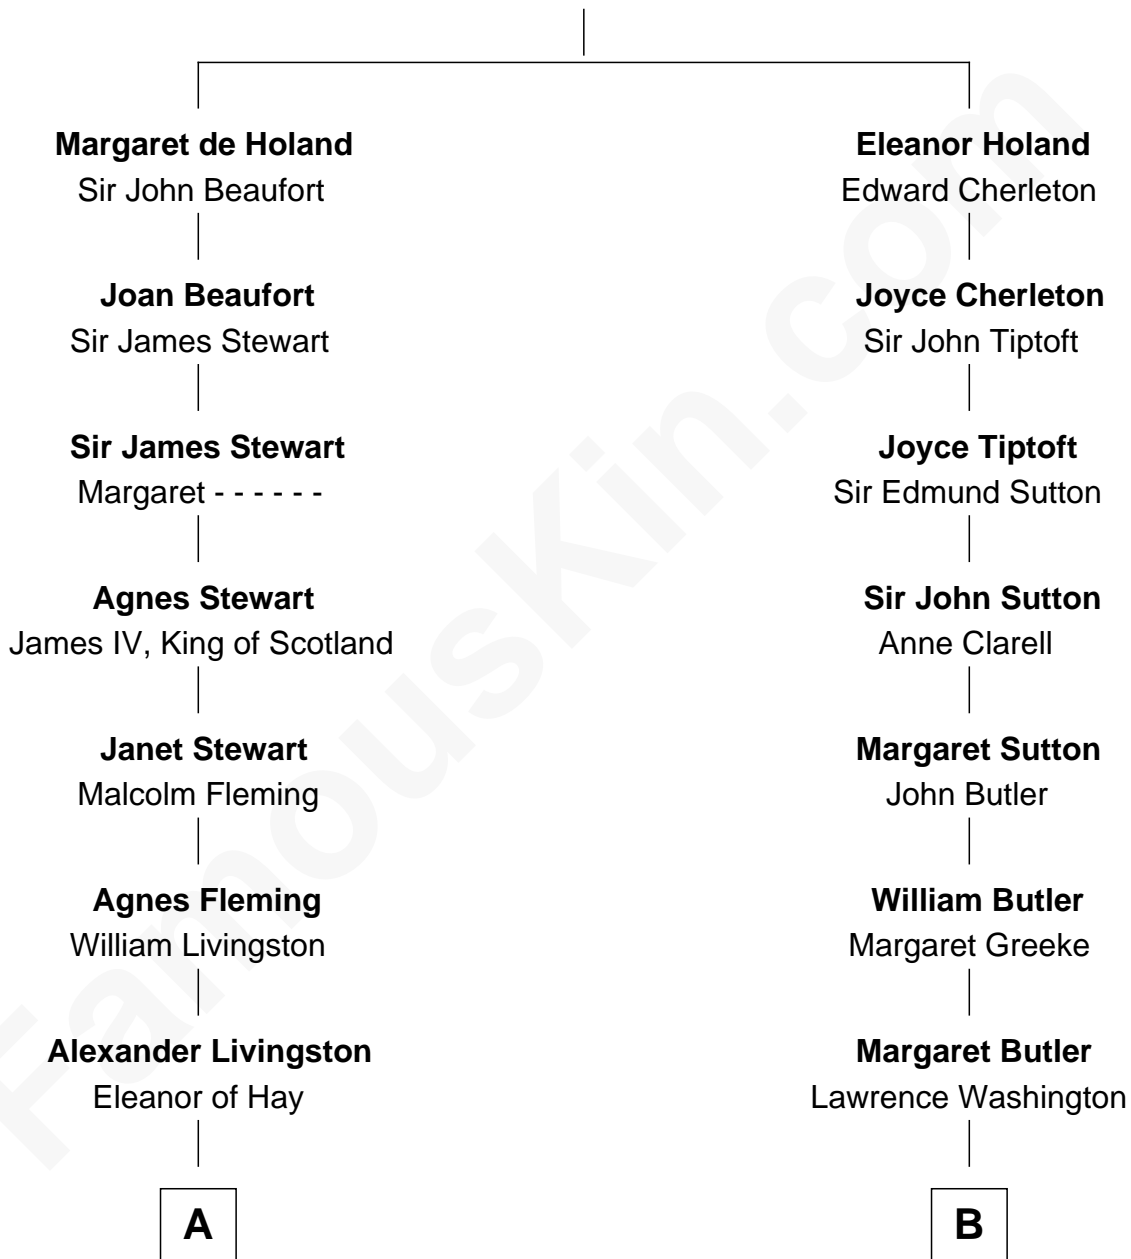

FamousKin.com Relationship Chart of

Howard Dean

79th Governor of Vermont

11th cousin 7 times removed of

George Washington

1st U.S. President

Sir Thomas de Holand

Alice Fitzalan

C

Andrea Belden Maitland

Howard Brush Dean

Howard Dean

79th Governor of Vermont

FamousKin.com