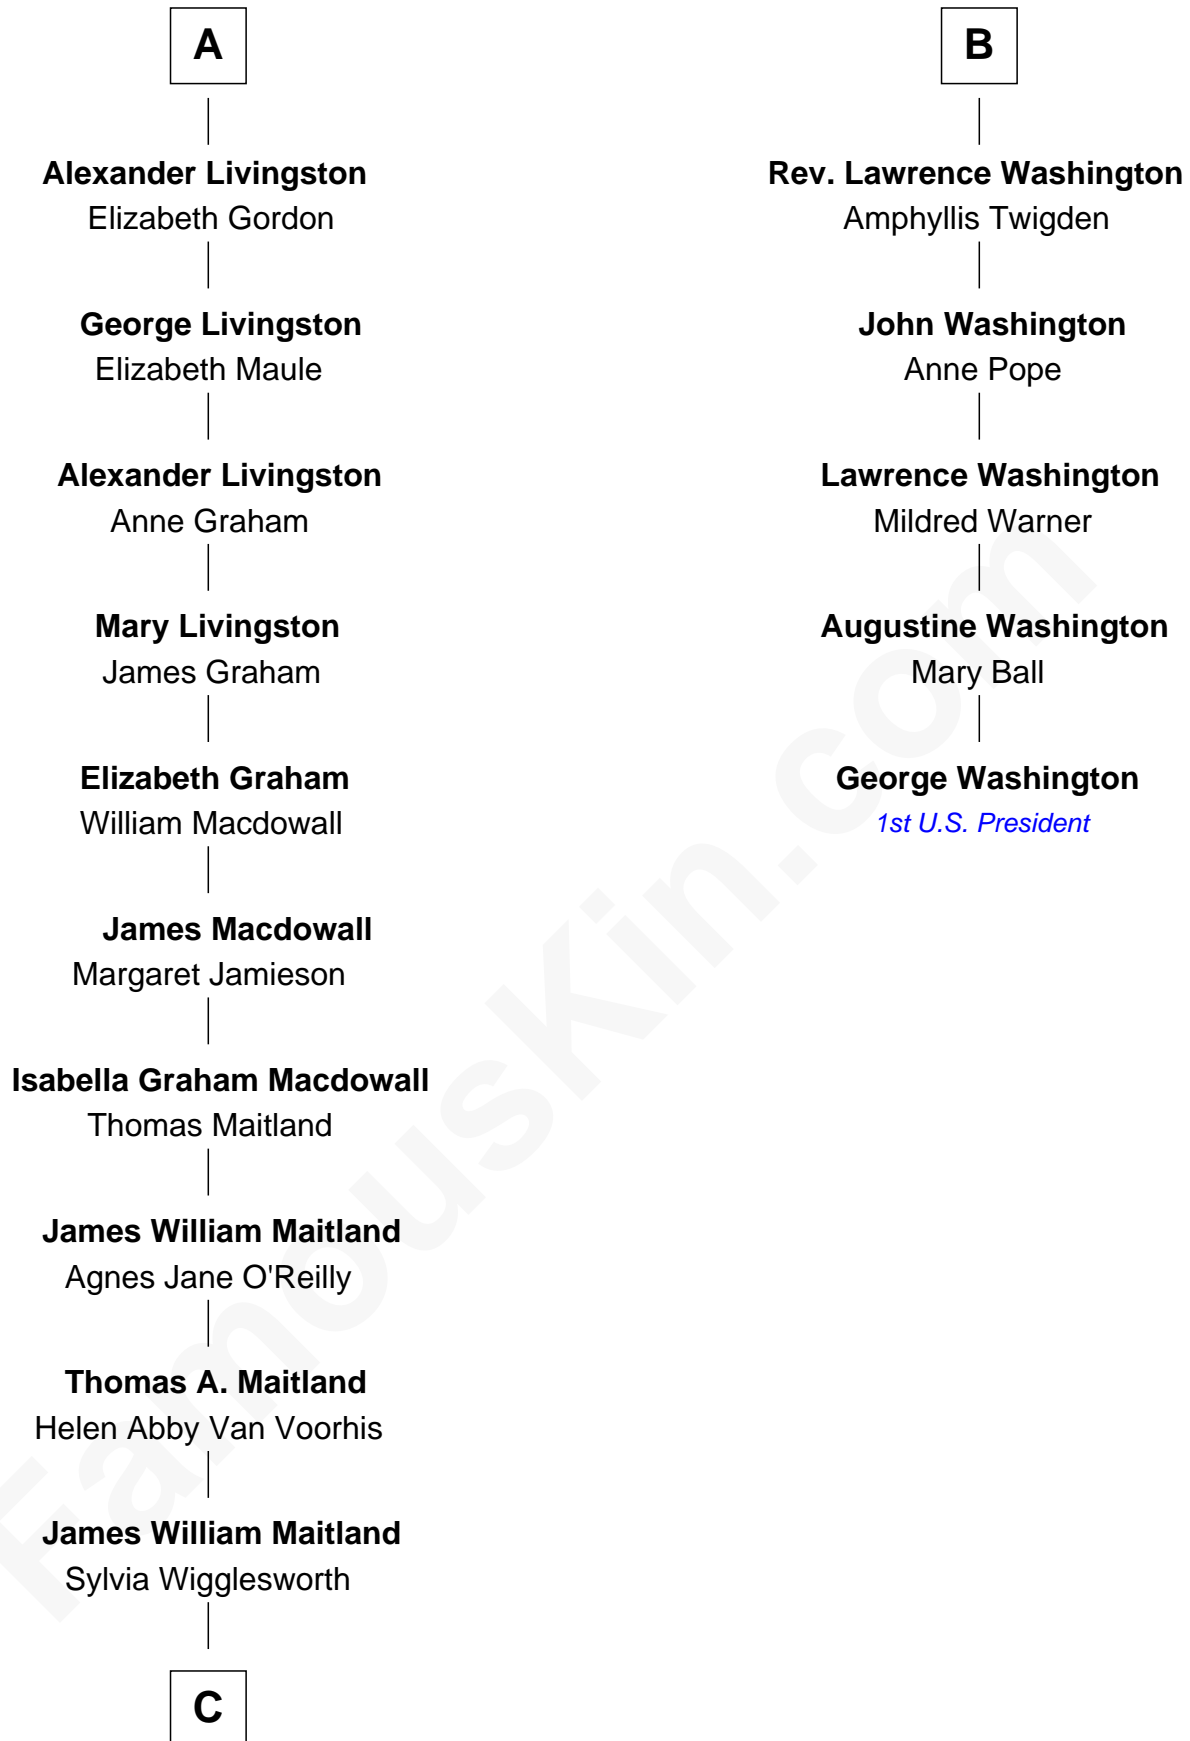

FamousKin.com Relationship Chart of

Howard Dean

79th Governor of Vermont

11th cousin 7 times removed of

George Washington

1st U.S. President

Sir Thomas de Holand

Alice Fitzalan

C

Andrea Belden Maitland

Howard Brush Dean

Howard Dean

79th Governor of Vermont

FamousKin.com