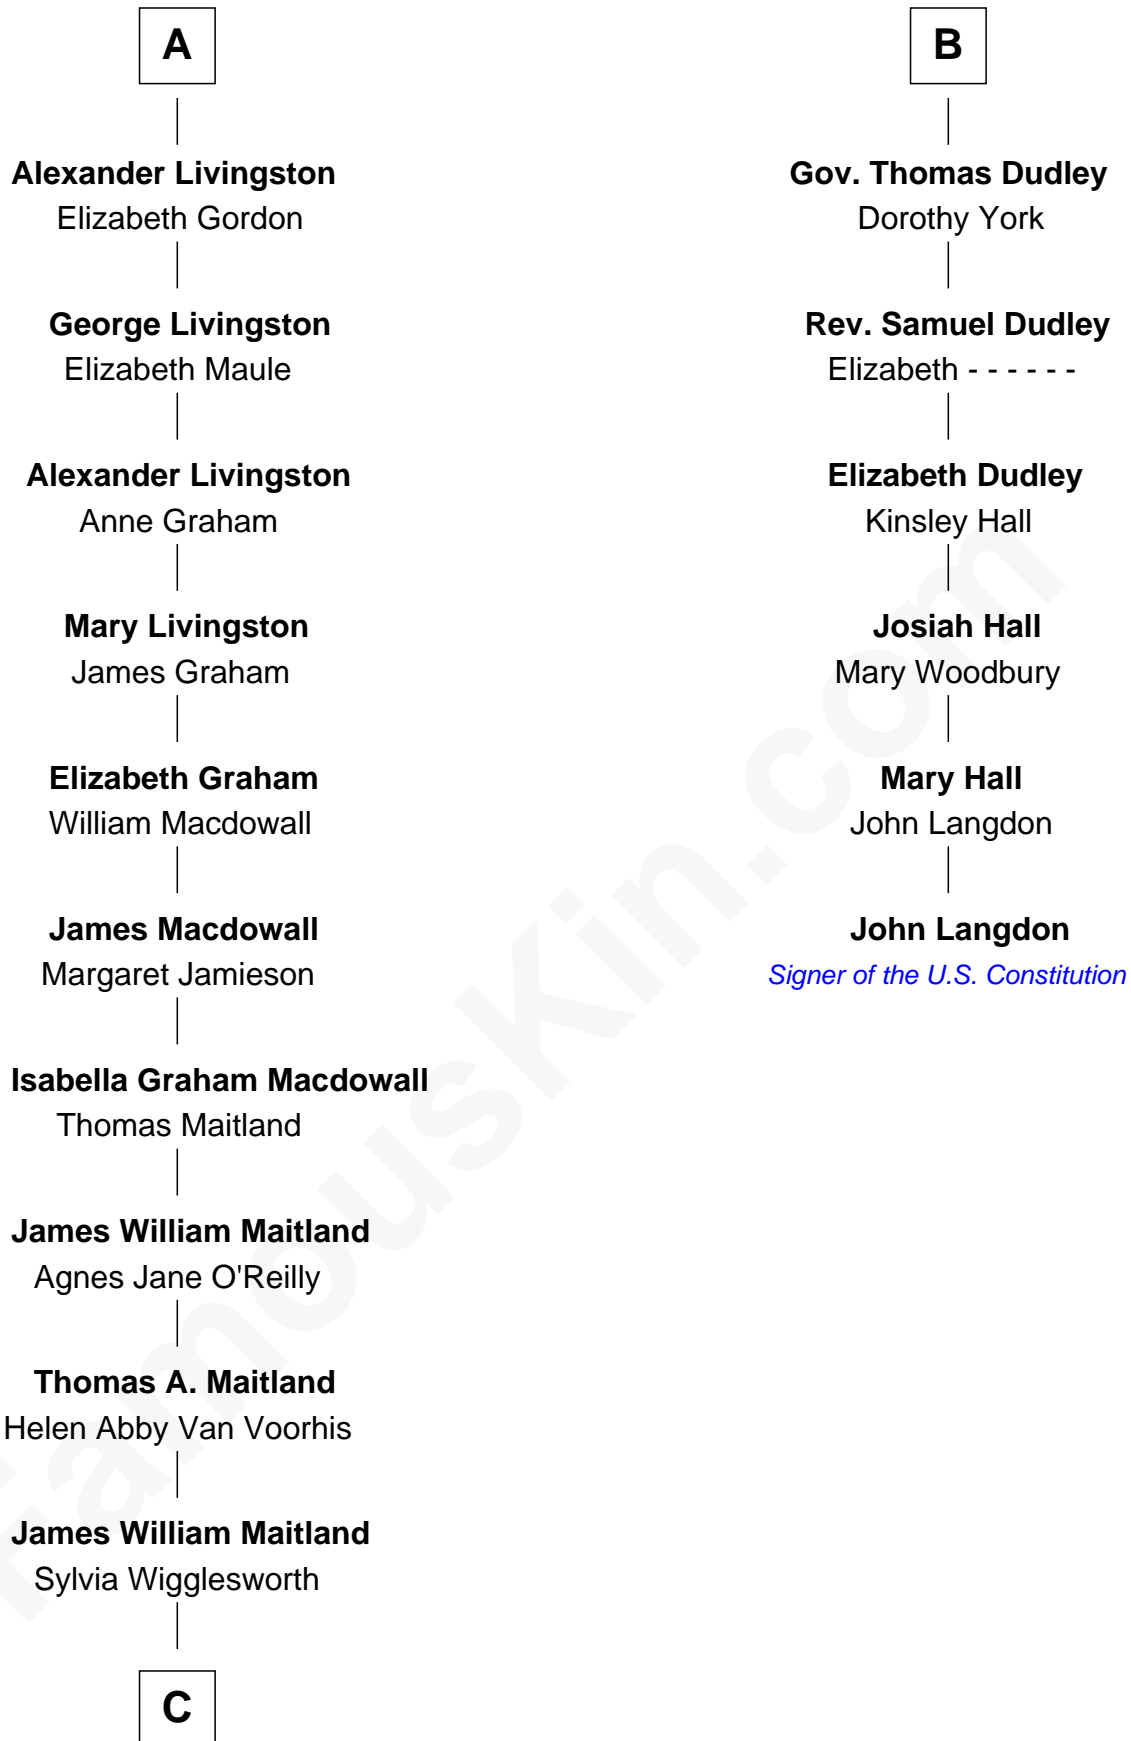

FamousKin.com Relationship Chart of

Howard Dean

79th Governor of Vermont

12th cousin 6 times removed of

John Langdon

Signer of the U.S. Constitution

John of Gaunt

Katherine Roet

Sir Ralph Neville

Katherine Neville

Sir Thomas Strangeways

Joan Strangeways

Sir William Willoughby

Cecily Willoughby

Sir Edward Sutton

Sir John Sutton

Cecily Grey

Sir Henry Dudley

- - - - - Ashton

Probable

Roger Dudley

Susanna Thorne

B

C

—
Andrea Belden Maitland

Howard Brush Dean

—
Howard Dean

79th Governor of Vermont

FamousKin.com