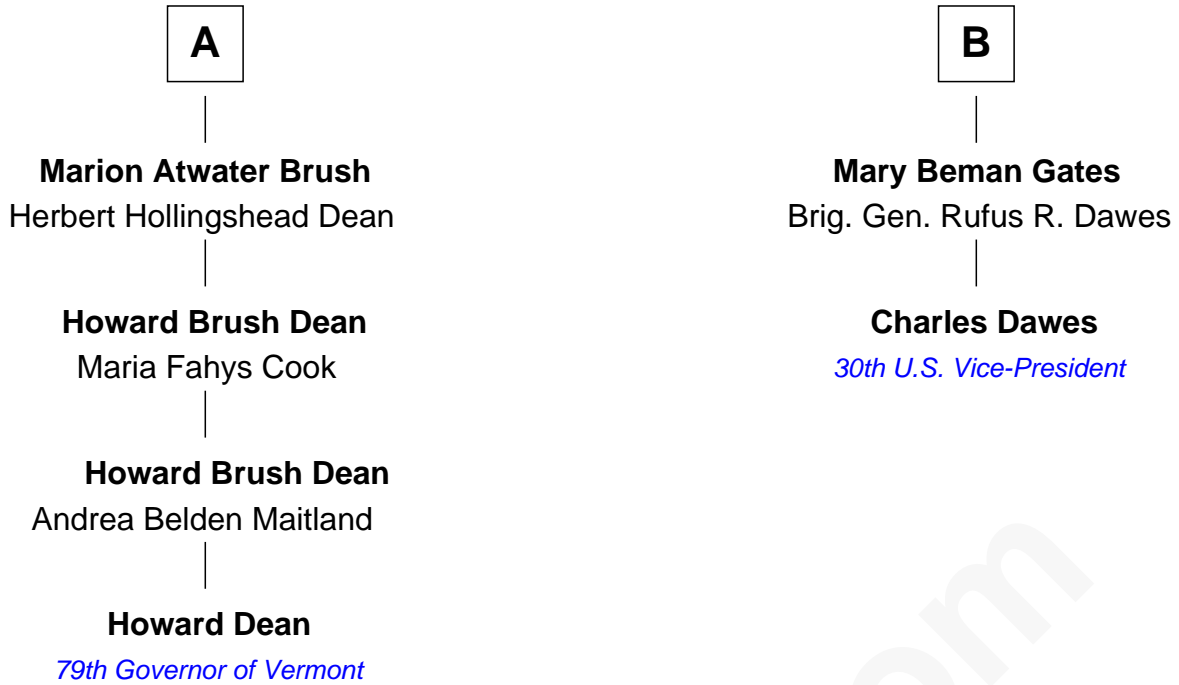

FamousKin.com Relationship Chart of

Howard Dean

79th Governor of Vermont

8th cousin 2 times removed of

Charles Dawes

30th U.S. Vice-President

Matthew Marvin

*with wife
Alice - - - - -*

*with wife
Elizabeth - - - - -*

FamousKin.com