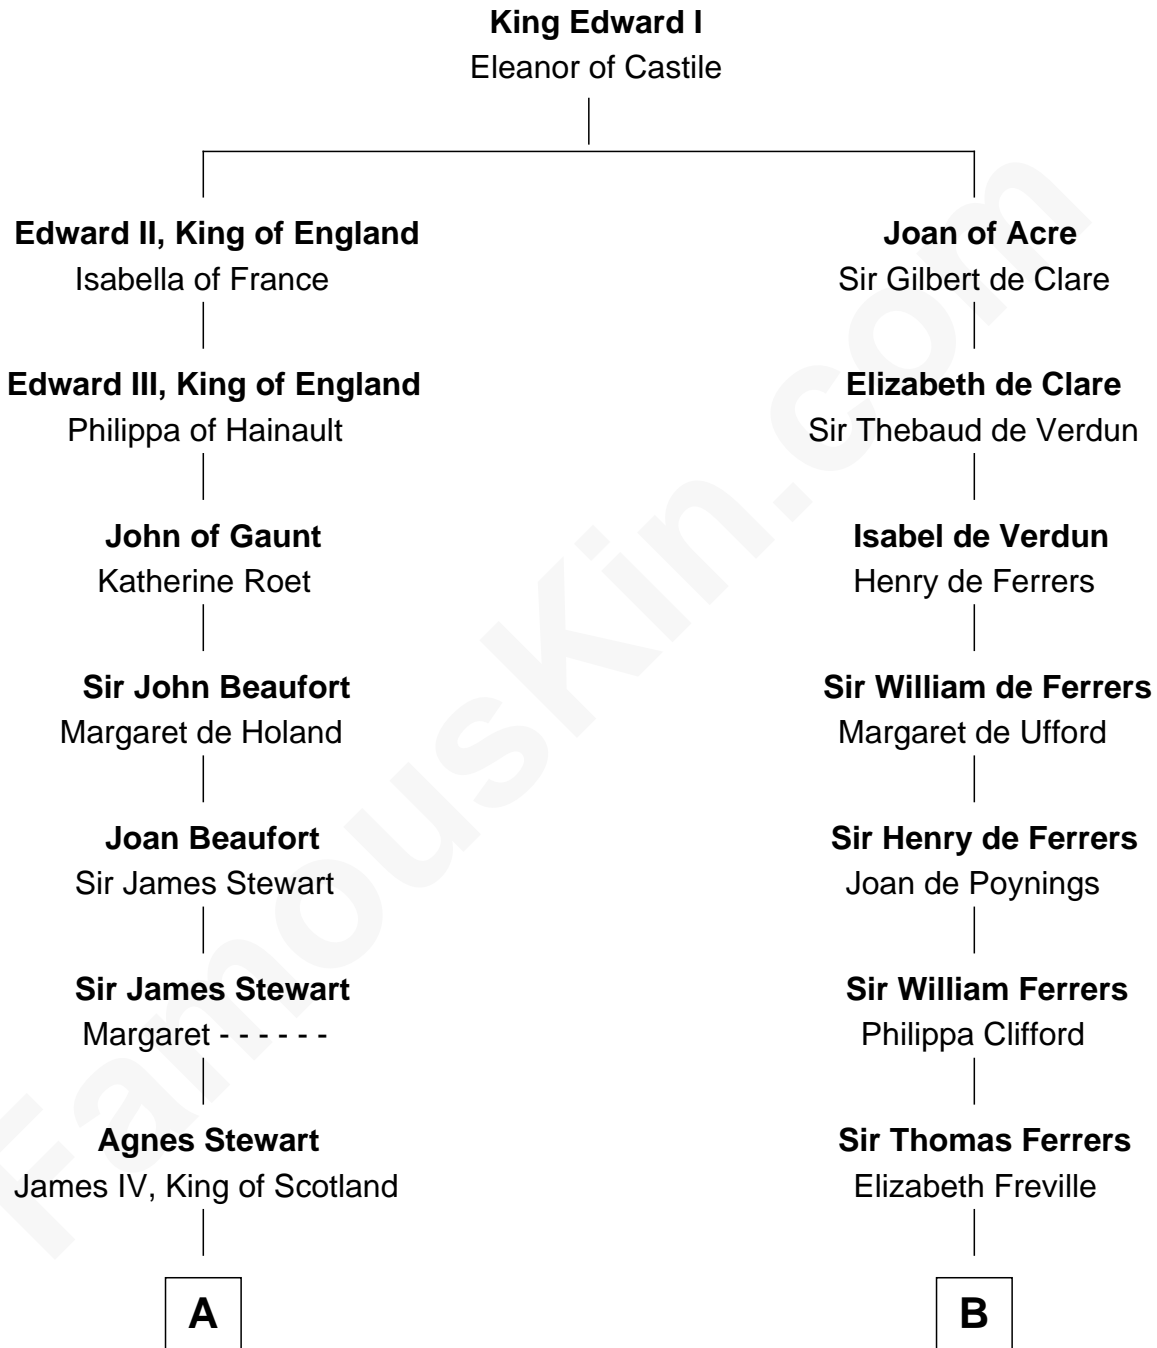

# FamousKin.com Relationship Chart of

**Howard Dean**

*79th Governor of Vermont*

19th cousin 2 times removed of

**Hetty Green**

*"The Witch of Wall Street"*

**C**

**James William Maitland**

Agnes Jane O'Reilly

**Thomas A. Maitland**

Helen Abby Van Voorhis

**James William Maitland**

Sylvia Wigglesworth

**Andrea Belden Maitland**

Howard Brush Dean

**Howard Dean**