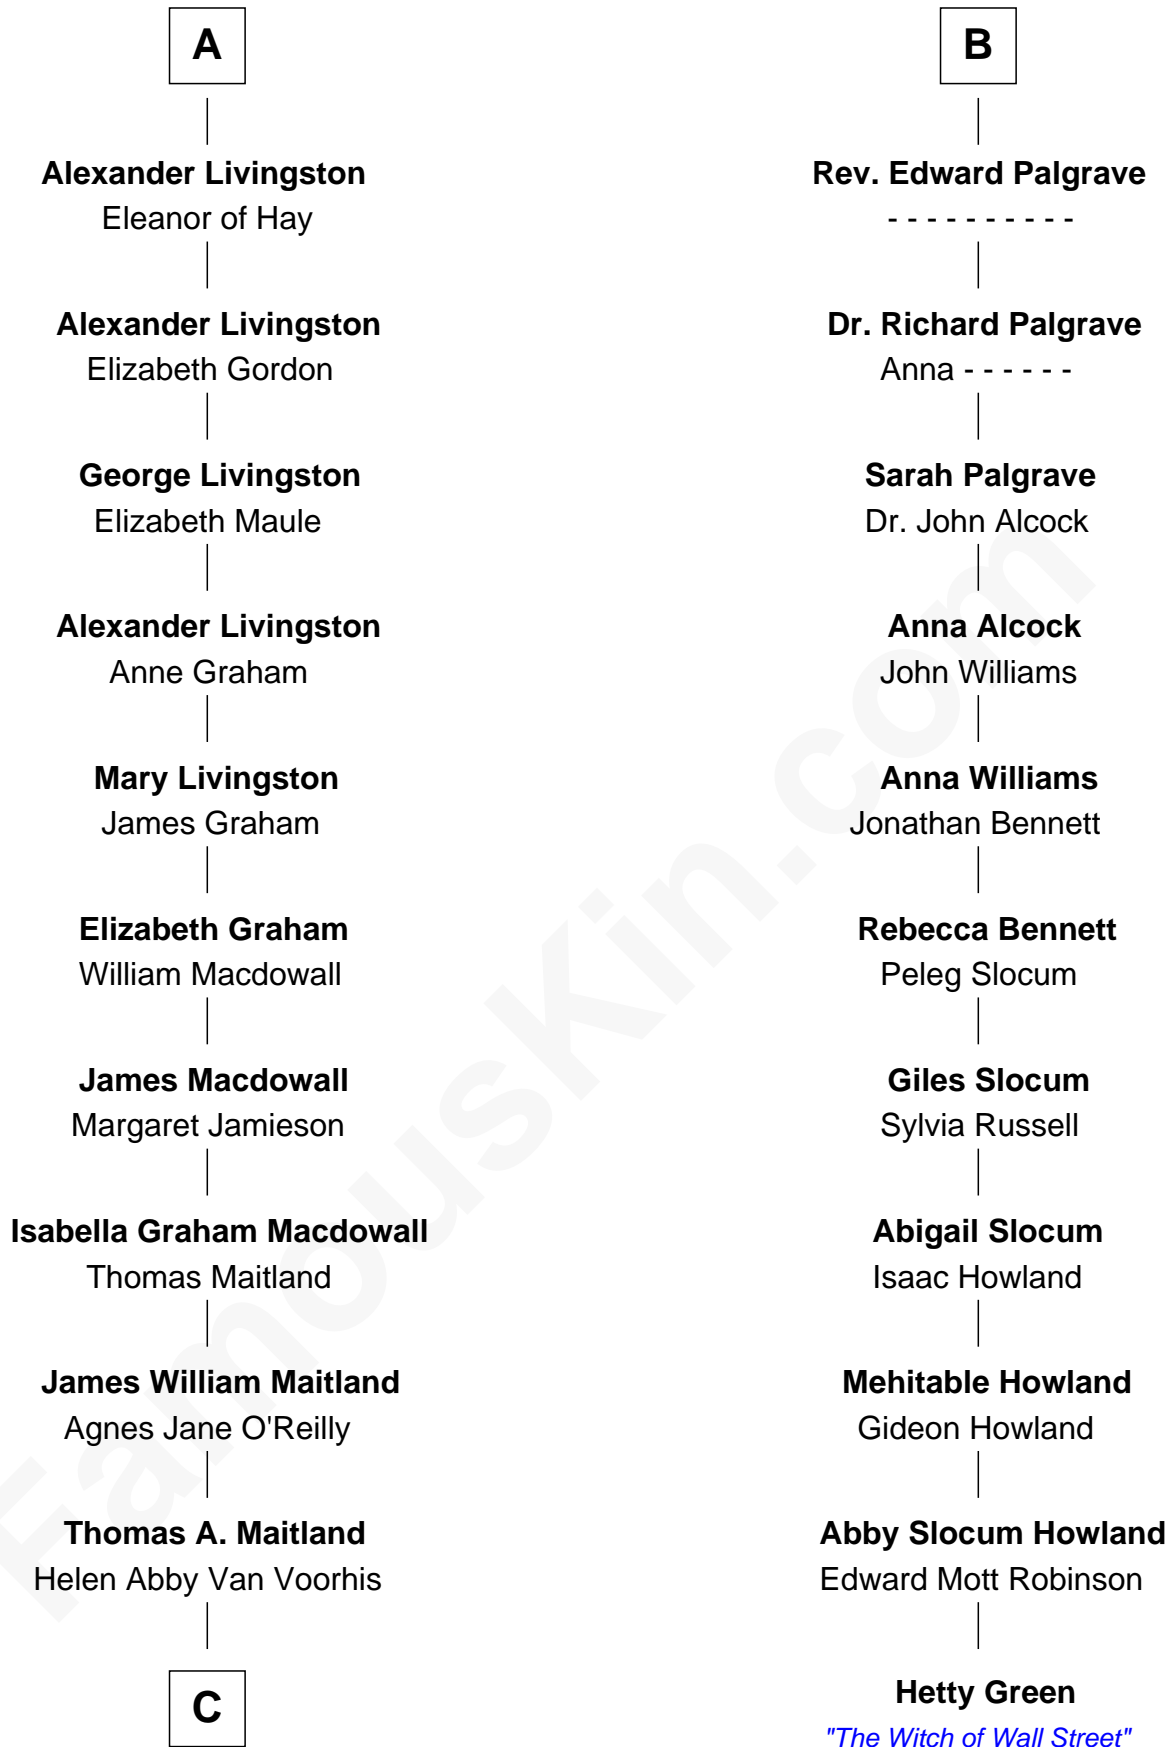

# FamousKin.com Relationship Chart of

**Howard Dean**

*79th Governor of Vermont*

17th cousin 2 times removed of

**Hetty Green**

*"The Witch of Wall Street"*

**Richard Fitzalan**  
Eleanor Plantagenet

C

James William Maitland

Sylvia Wigglesworth

Andrea Belden Maitland

Howard Brush Dean

Howard Dean

*79th Governor of Vermont*

FamousKin.com