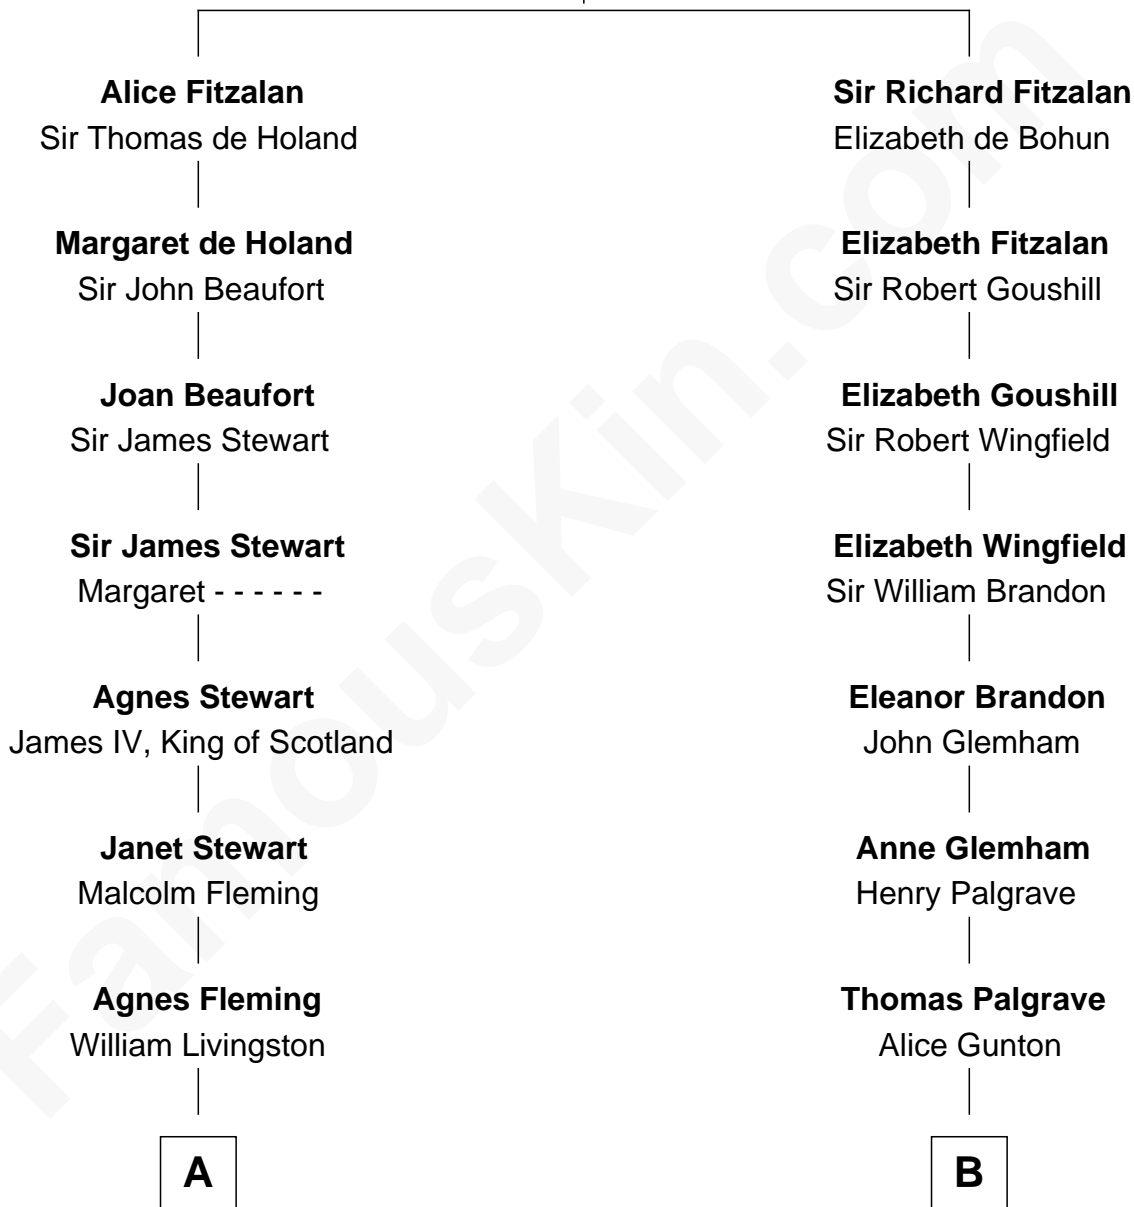

# FamousKin.com Relationship Chart of

**Howard Dean**

*79th Governor of Vermont*

17th cousin 2 times removed of

**Hetty Green**

*"The Witch of Wall Street"*

**Richard Fitzalan**  
Eleanor Plantagenet

C

James William Maitland

Sylvia Wigglesworth

Andrea Belden Maitland

Howard Brush Dean

Howard Dean

*79th Governor of Vermont*

FamousKin.com