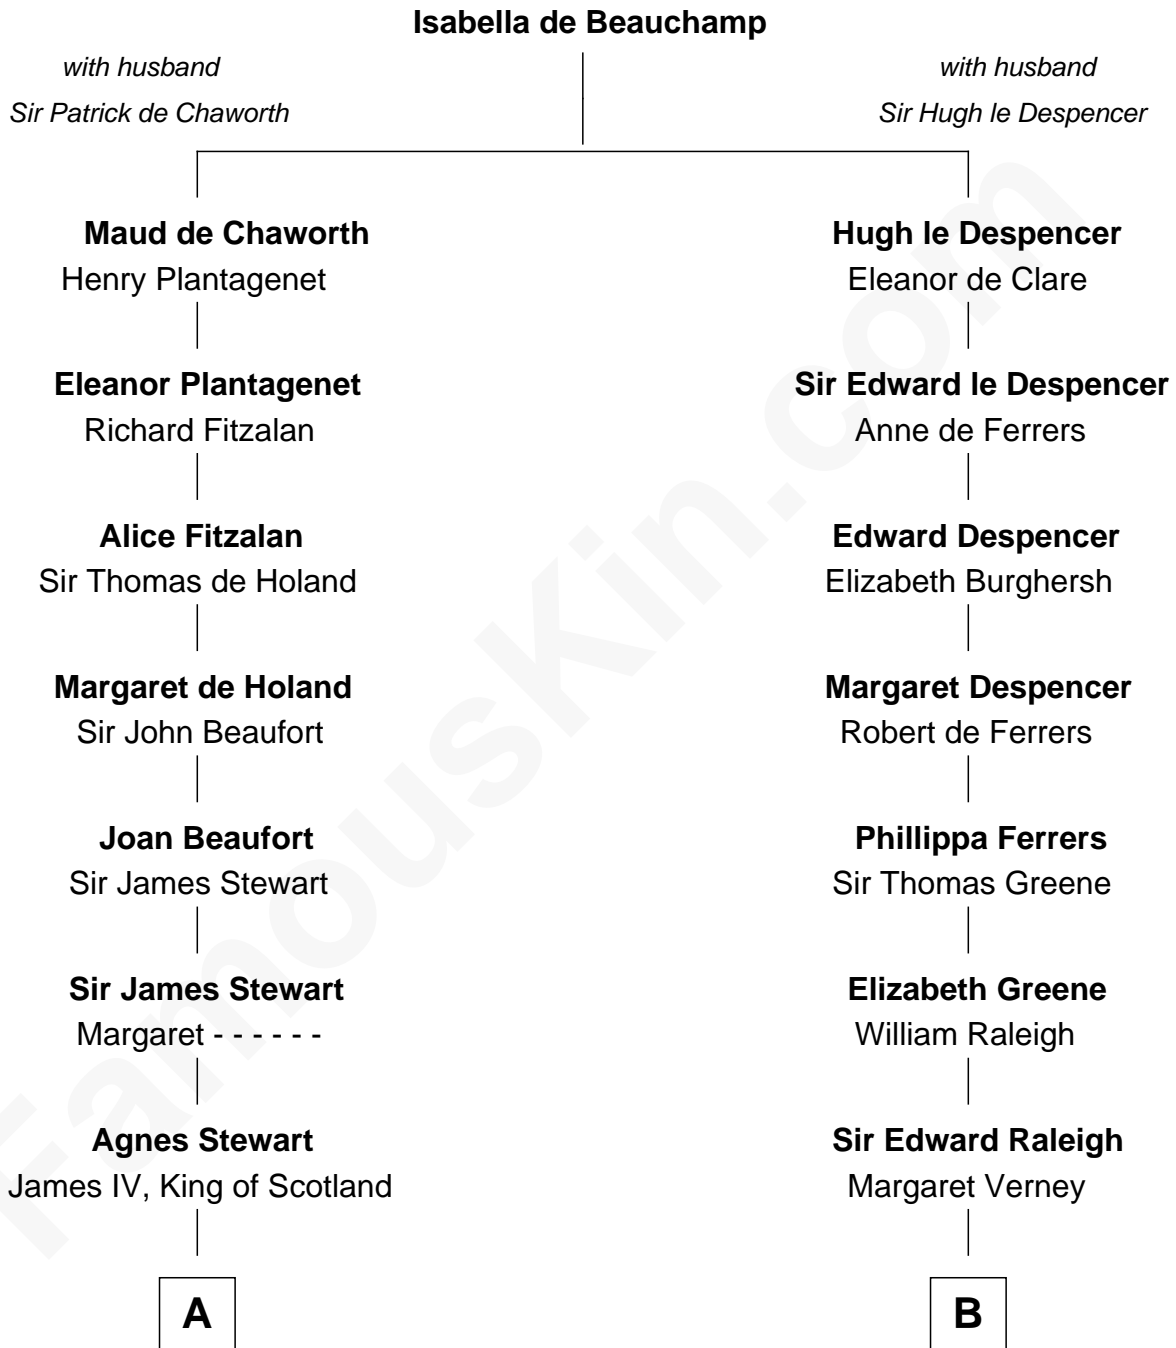

FamousKin.com Relationship Chart of

Howard Dean

79th Governor of Vermont

19th cousin 2 times removed of

Shanghai Pierce

Texas Cattleman

C

James William Maitland

Agnes Jane O'Reilly

Thomas A. Maitland

Helen Abby Van Voorhis

James William Maitland

Sylvia Wigglesworth

Andrea Belden Maitland

Howard Brush Dean

Howard Dean

79th Governor of Vermont

D

Susanna Stoddard

Isaac Pearce

Jonathan D. Pearce

Hanna Phillips Head

Shanghai Pierce

Texas Cattleman