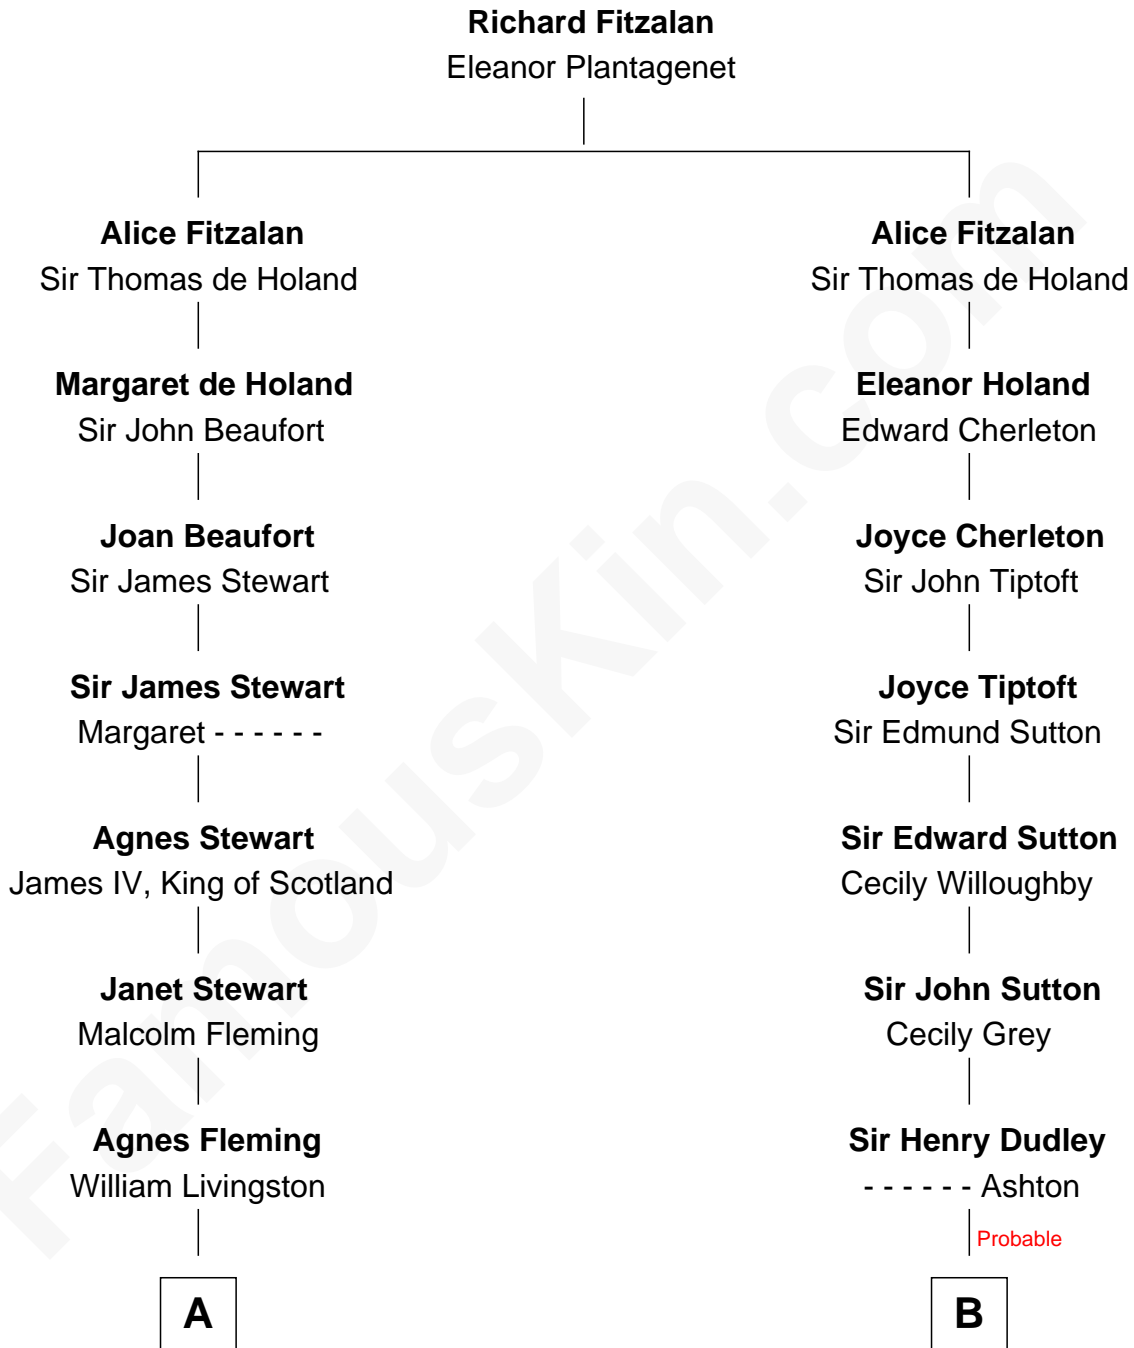

FamousKin.com Relationship Chart of

Howard Dean

79th Governor of Vermont

18th cousin 1 time removed of

Alan Shepard

Mercury and Apollo Astronaut

C

James William Maitland

Sylvia Wigglesworth

Andrea Belden Maitland

Howard Brush Dean

Howard Dean

79th Governor of Vermont

D

Alan Bartlett Shepard

Pauline Renza Emerson

Alan Shepard

Mercury and Apollo Astronaut

FamousKin.com