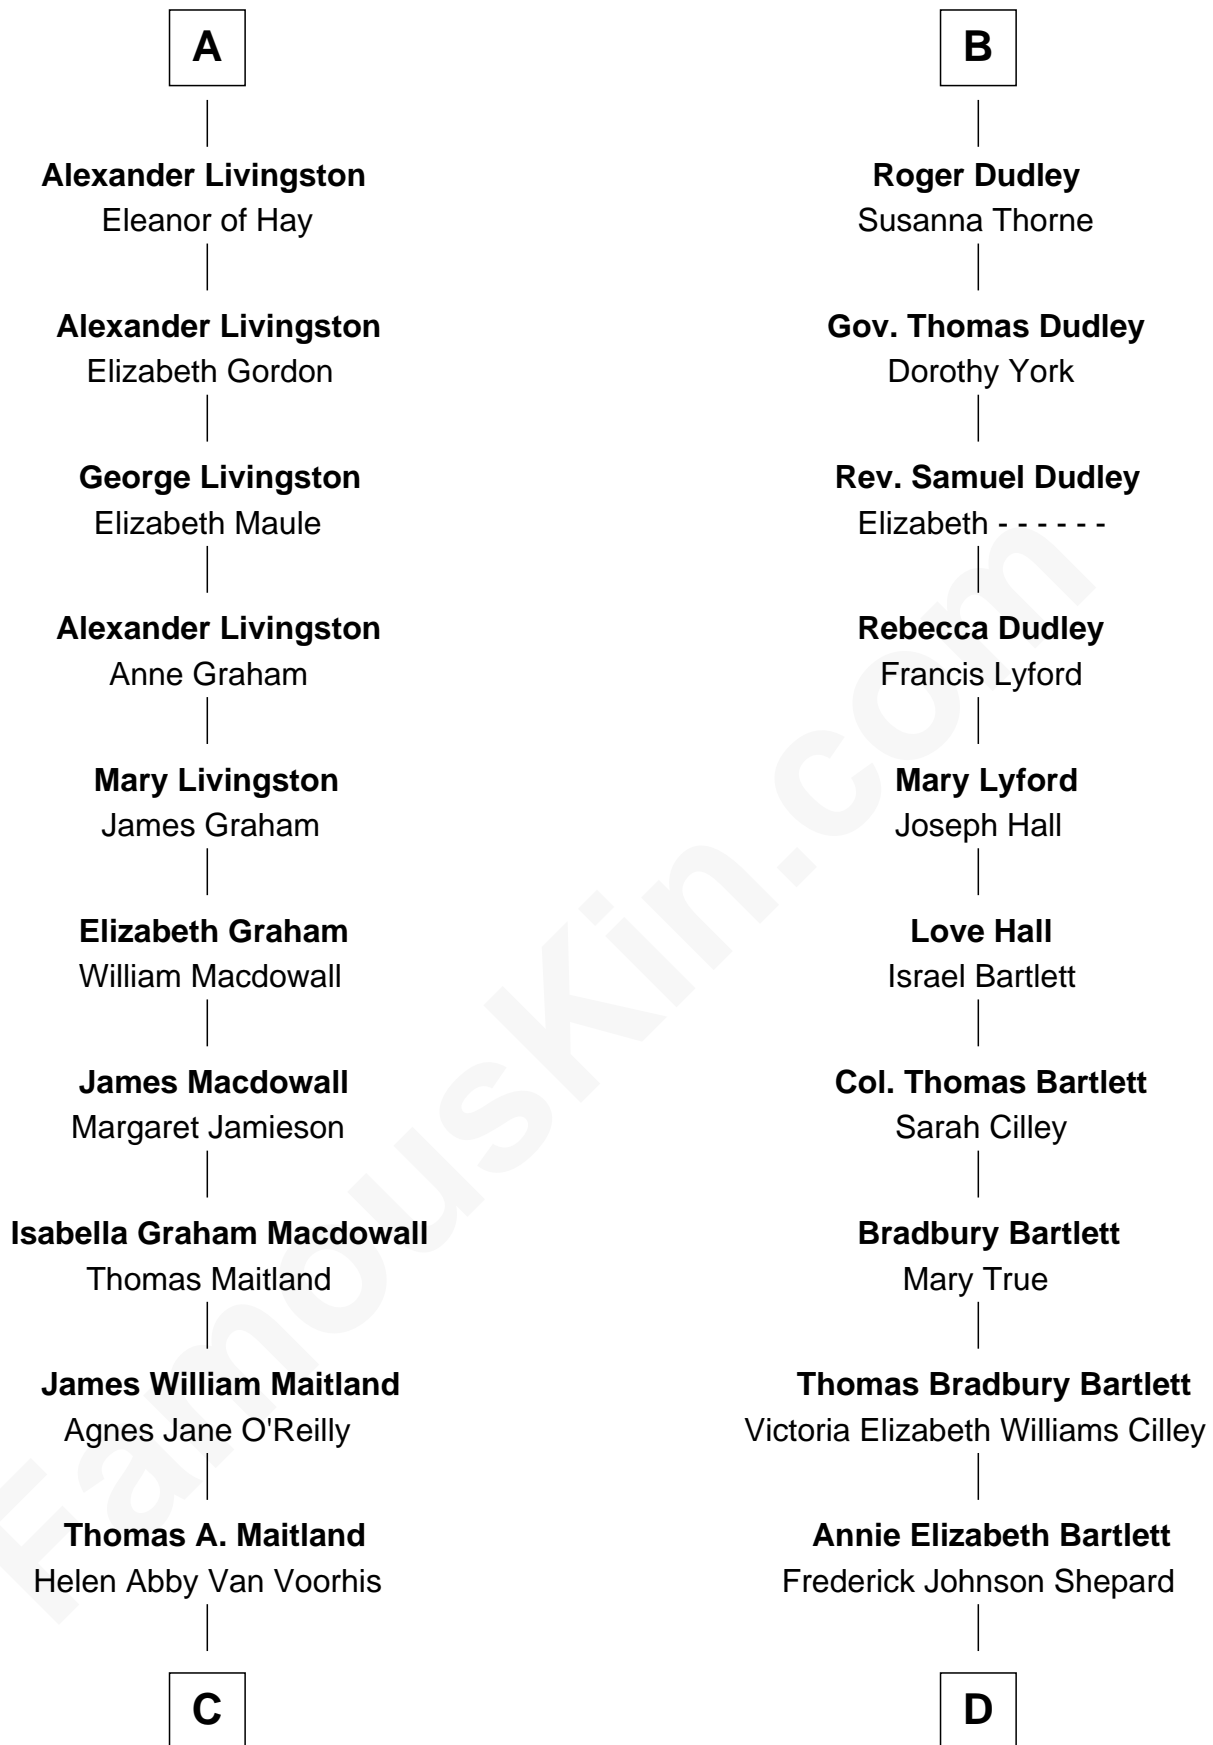

FamousKin.com Relationship Chart of

Howard Dean

79th Governor of Vermont

18th cousin 1 time removed of

Alan Shepard

Mercury and Apollo Astronaut

C

James William Maitland

Sylvia Wigglesworth

Andrea Belden Maitland

Howard Brush Dean

Howard Dean

79th Governor of Vermont

D

Alan Bartlett Shepard

Pauline Renza Emerson

Alan Shepard

Mercury and Apollo Astronaut

FamousKin.com