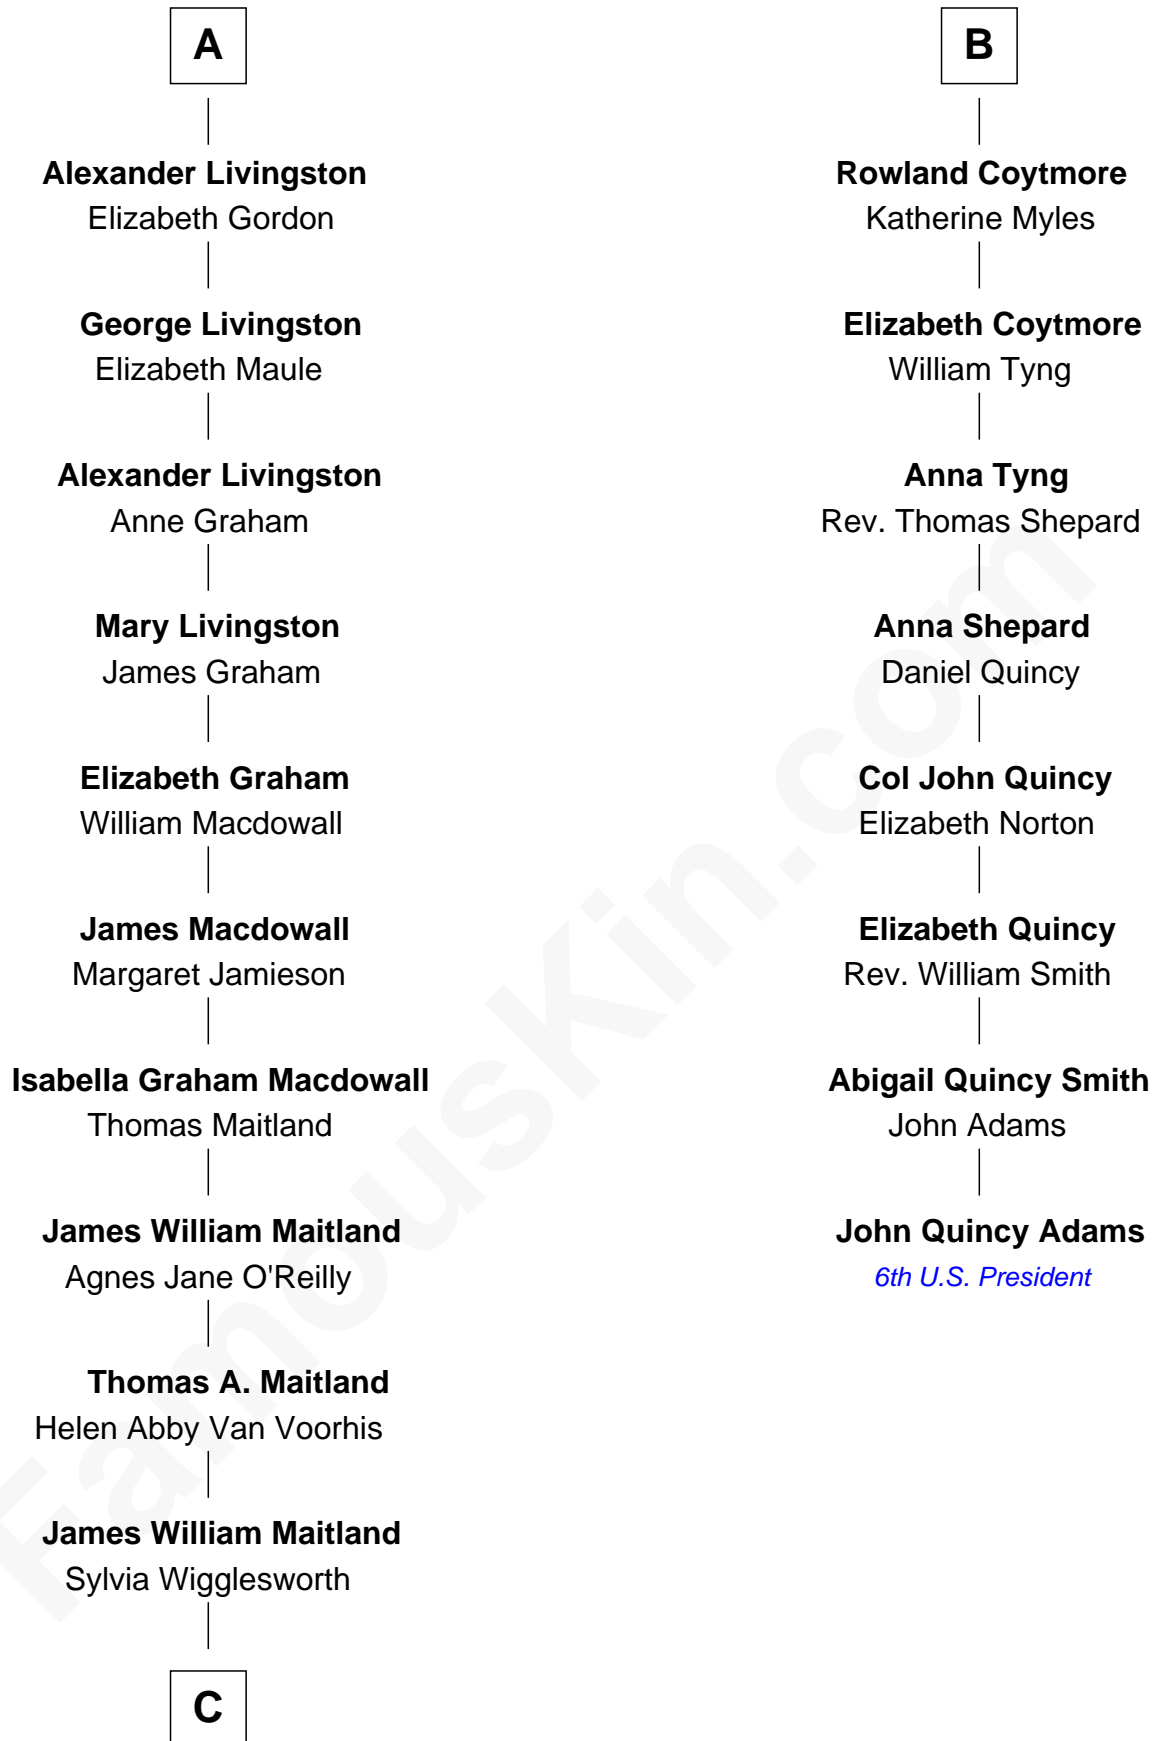

FamousKin.com Relationship Chart of

Howard Dean

79th Governor of Vermont

14th cousin 4 times removed of

John Quincy Adams

6th U.S. President

John of Gaunt

Katherine Roet

Janet Stewart

Malcolm Fleming

Agnes Fleming

William Livingston

Alexander Livingston

Eleanor of Hay

A

Henry Beaufort

Sir William Griffith

Dorothy Griffith

William Williams

Jane Williams

William Coytmore

B

C

Andrea Belden Maitland

Howard Brush Dean

Howard Dean

79th Governor of Vermont

FamousKin.com