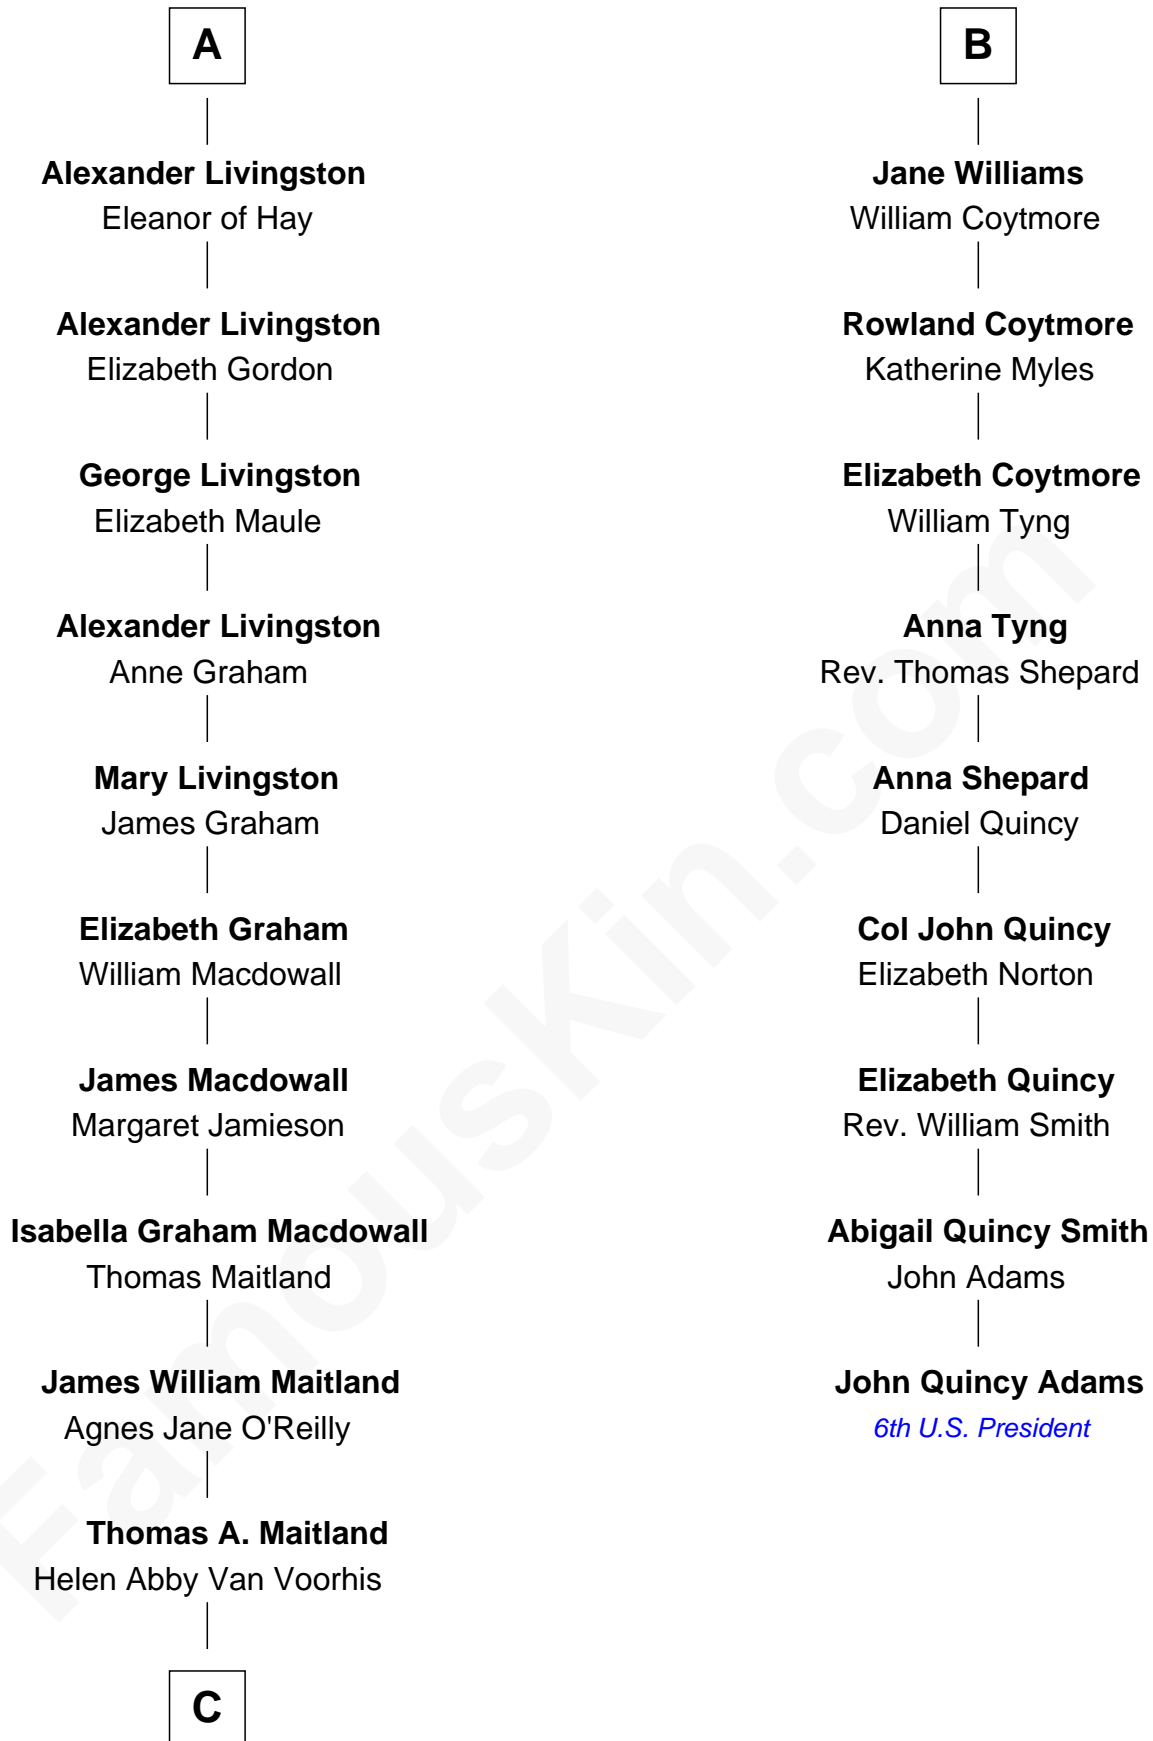

## Relationship Chart of

### Howard Dean

79th Governor of Vermont

15th cousin 4 times removed of

### John Quincy Adams

6th U.S. President

C

James William Maitland

Sylvia Wigglesworth

Andrea Belden Maitland

Howard Brush Dean

Howard Dean