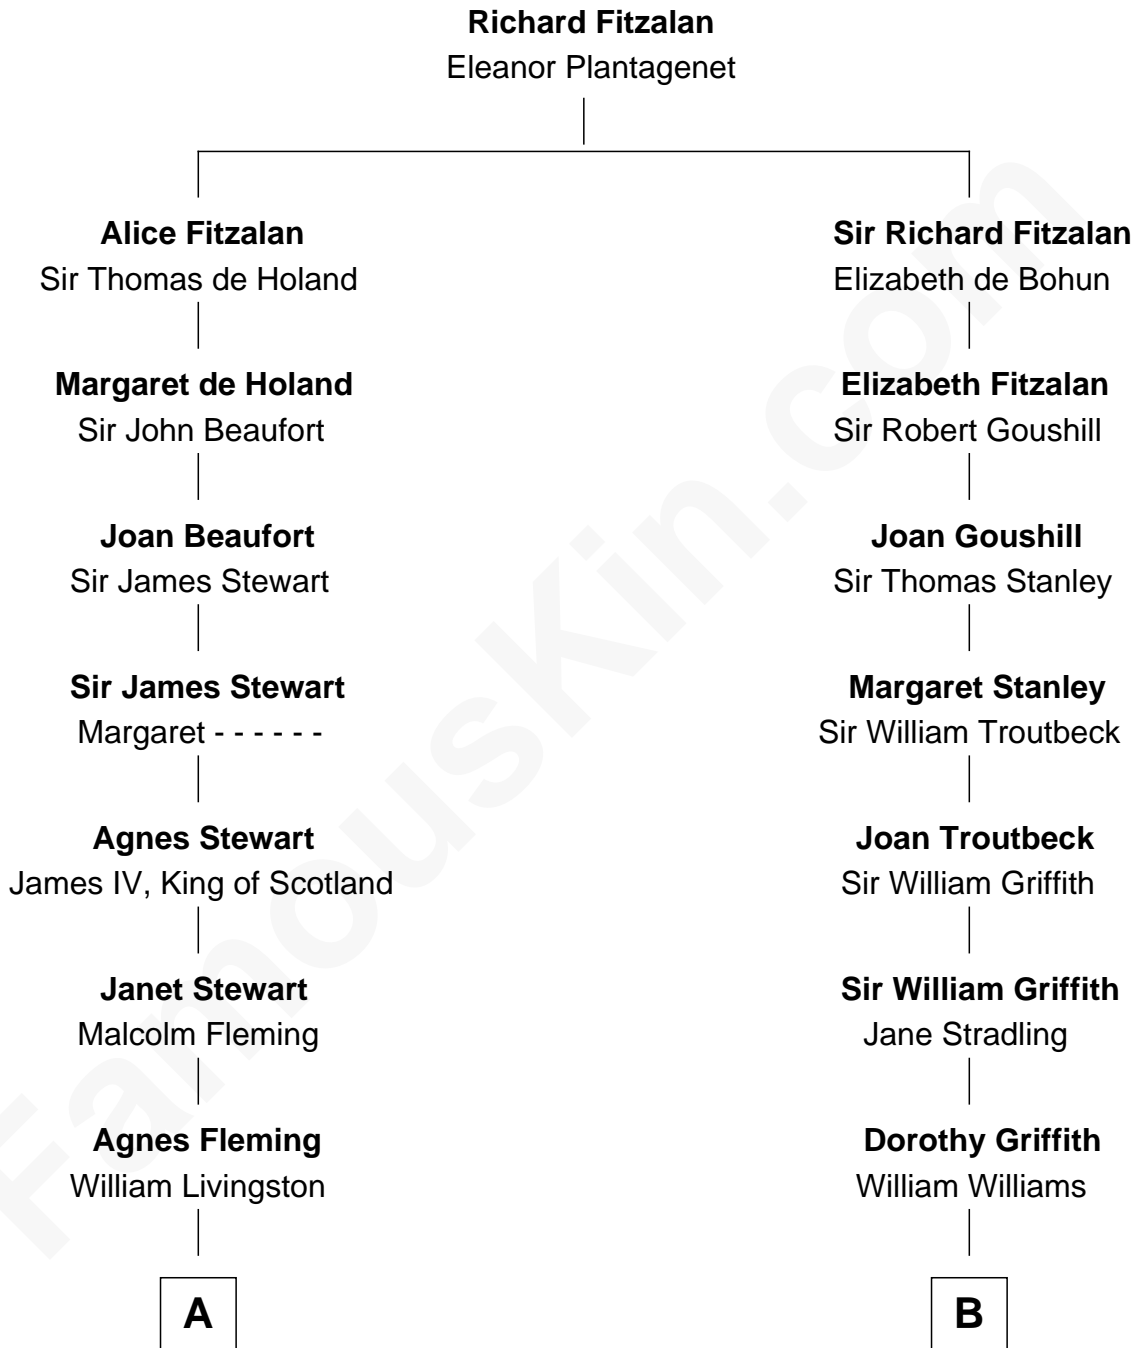

## Relationship Chart of

### Howard Dean

79th Governor of Vermont

15th cousin 4 times removed of

### John Quincy Adams

6th U.S. President

C

James William Maitland

Sylvia Wigglesworth

Andrea Belden Maitland

Howard Brush Dean

Howard Dean