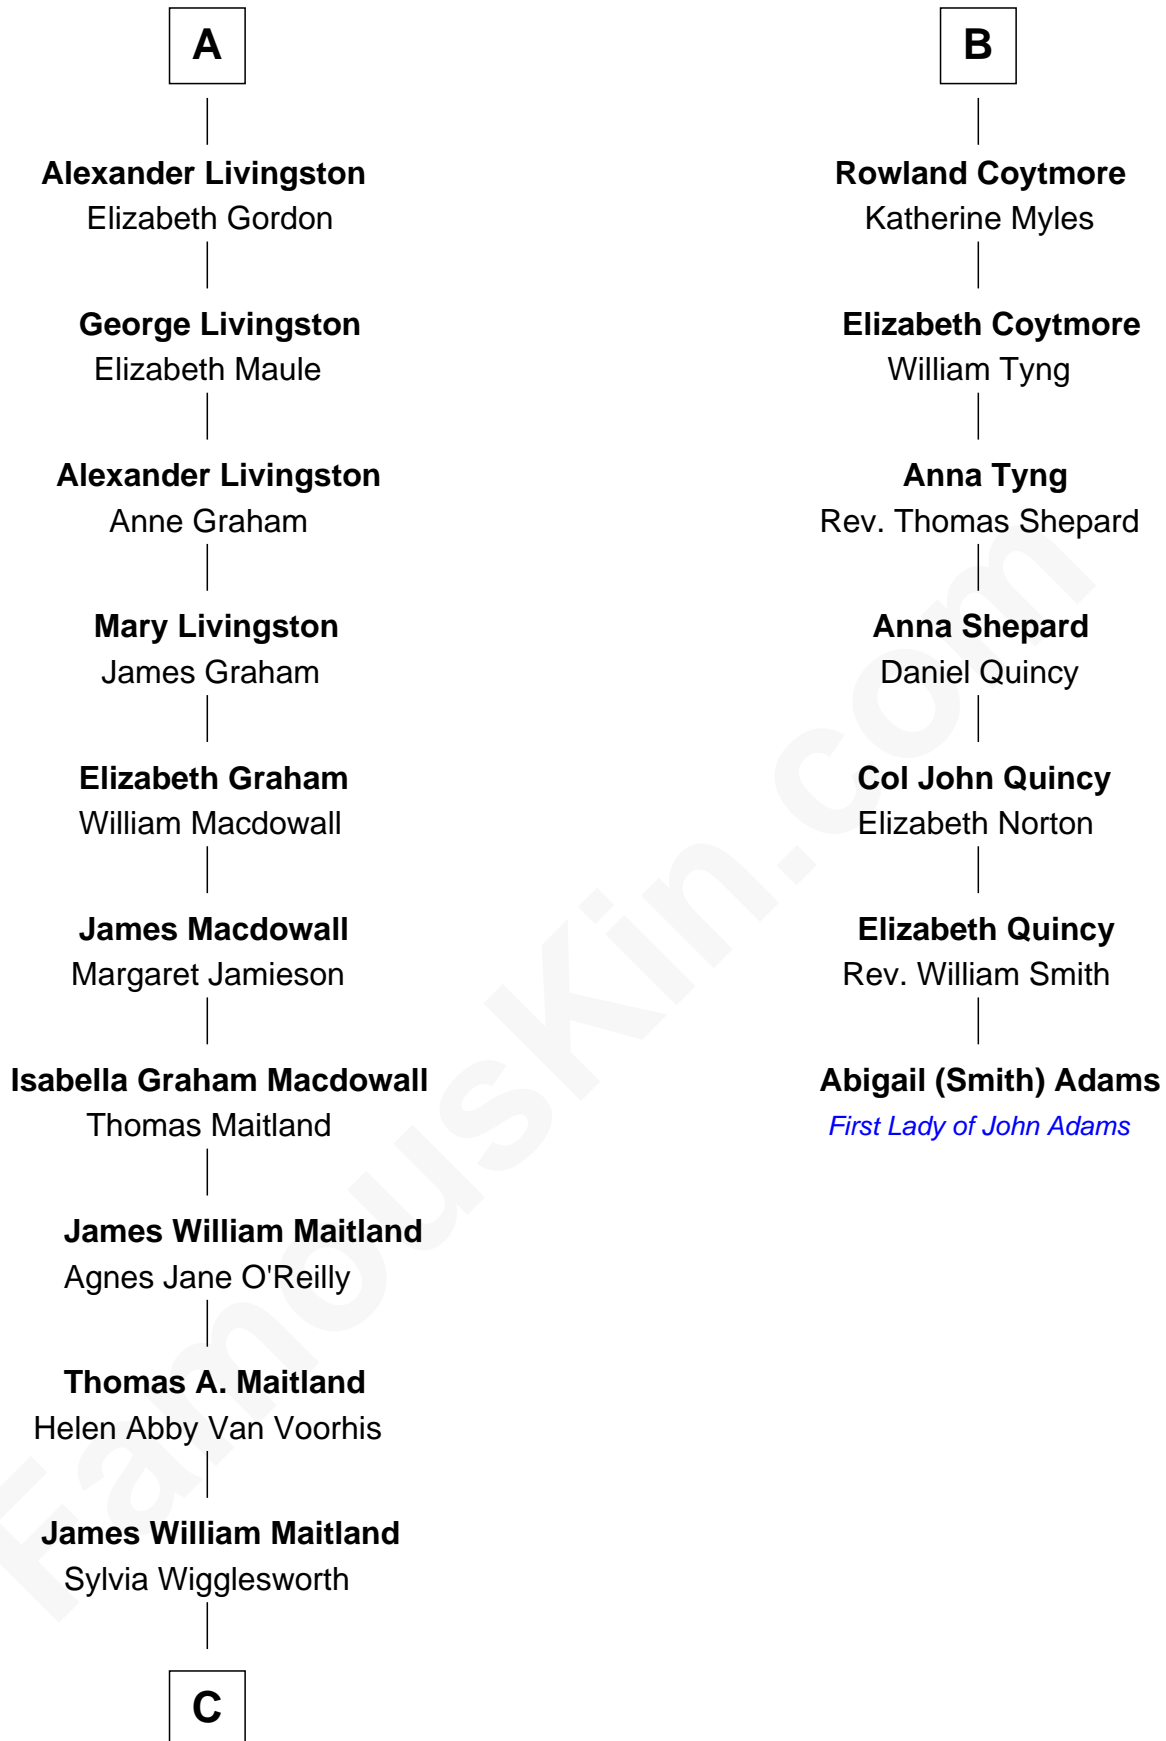

## Relationship Chart of

### Howard Dean

79th Governor of Vermont

13th cousin 5 times removed of

### Abigail (Smith) Adams

First Lady of President John Adams

C

Andrea Belden Maitland

Howard Brush Dean

Howard Dean

*79th Governor of Vermont*

FamousKin.com