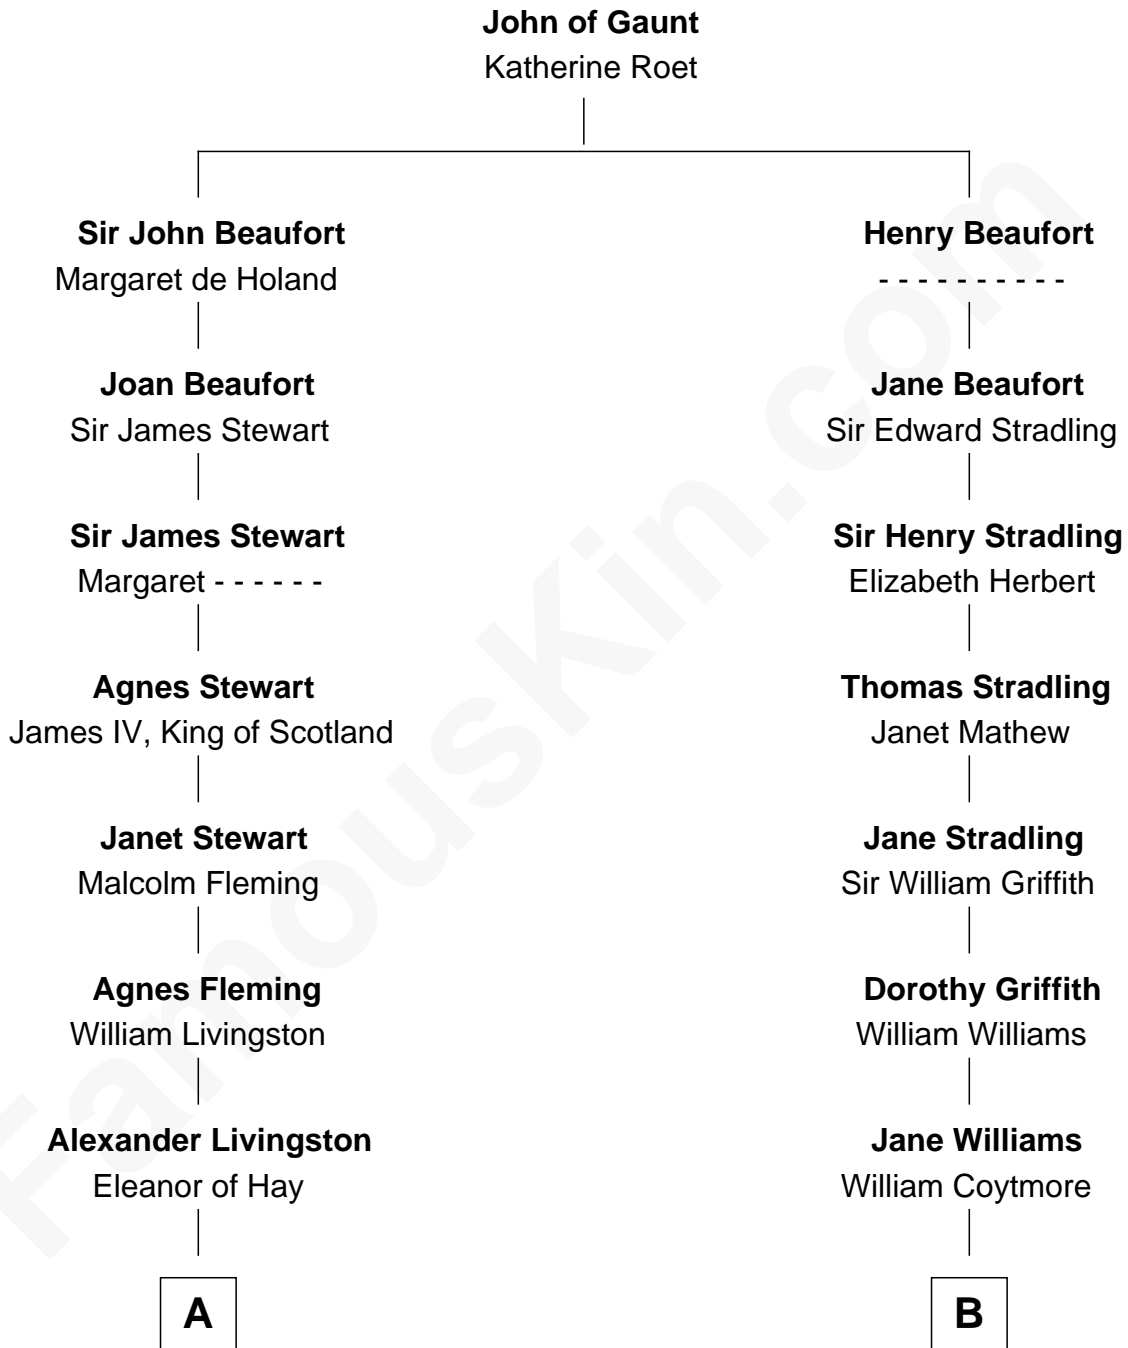

FamousKin.com

Relationship Chart of

Howard Dean

79th Governor of Vermont

13th cousin 5 times removed of

Abigail (Smith) Adams

First Lady of President John Adams