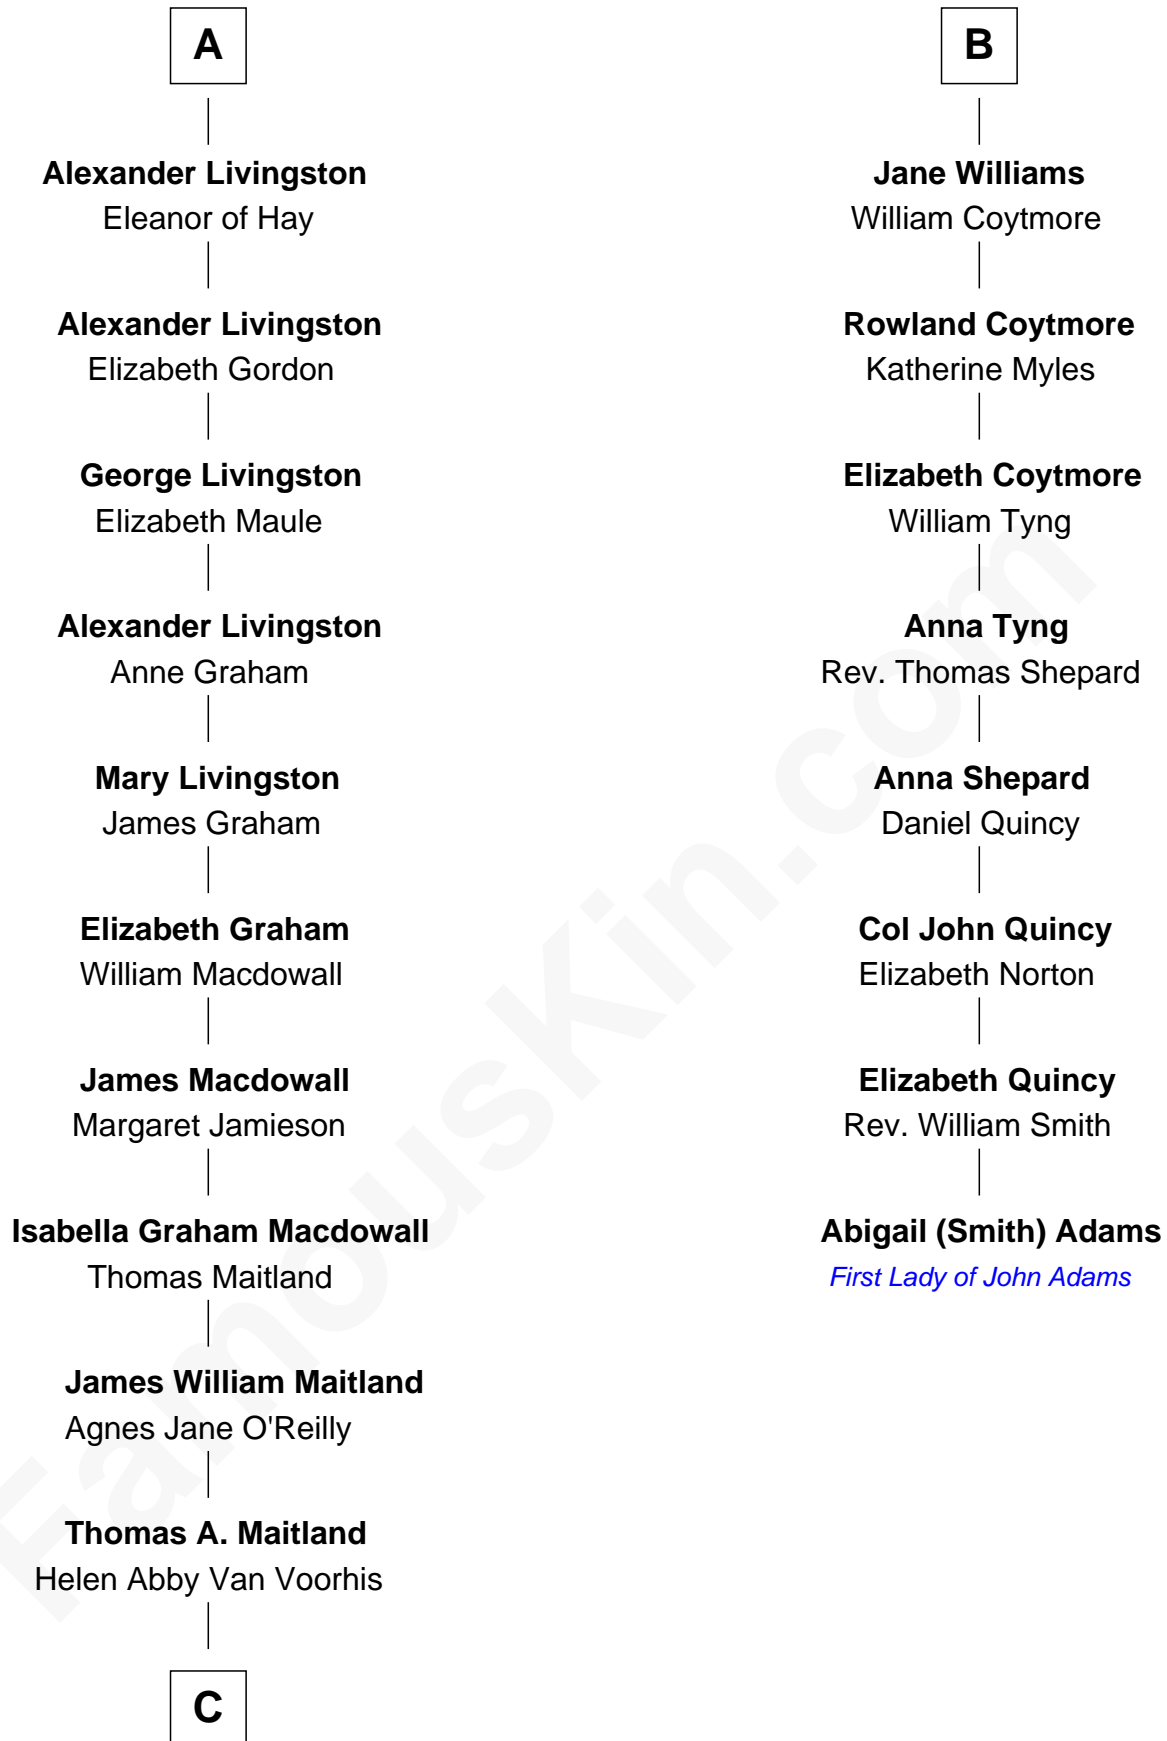

FamousKin.com

Relationship Chart of

Howard Dean

79th Governor of Vermont

14th cousin 5 times removed of

Abigail (Smith) Adams

First Lady of President John Adams

C

James William Maitland

Sylvia Wigglesworth

Andrea Belden Maitland

Howard Brush Dean

Howard Dean

79th Governor of Vermont

FamousKin.com