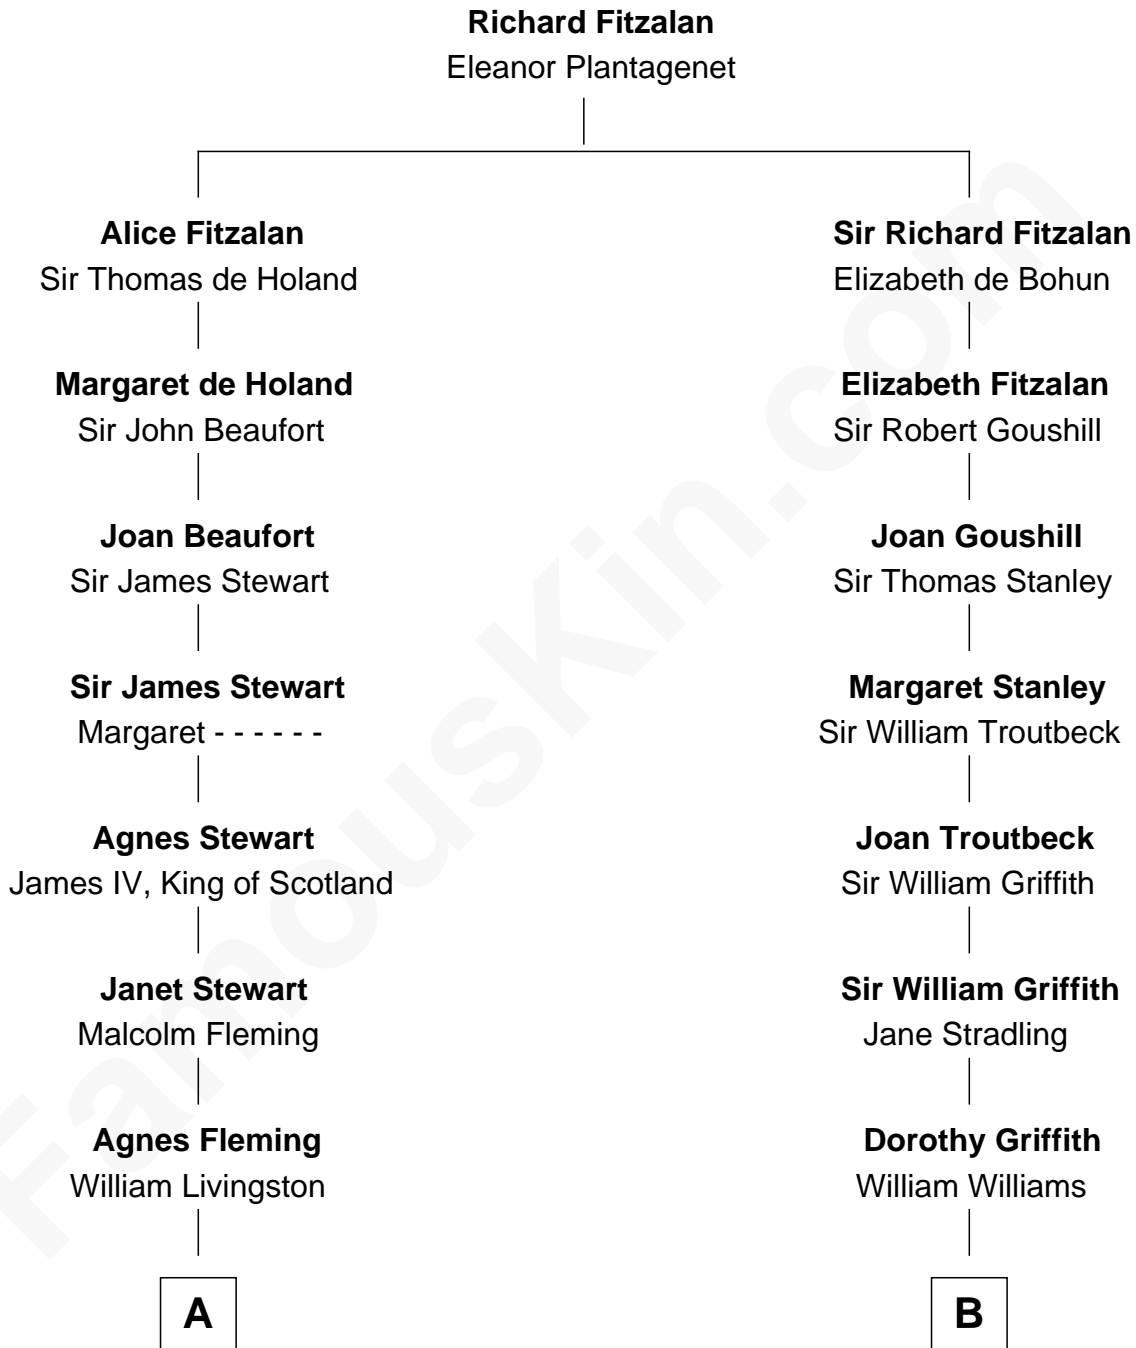

FamousKin.com

Relationship Chart of

Howard Dean

79th Governor of Vermont

14th cousin 5 times removed of

Abigail (Smith) Adams

First Lady of President John Adams

C

James William Maitland

Sylvia Wigglesworth

Andrea Belden Maitland

Howard Brush Dean

Howard Dean

79th Governor of Vermont

FamousKin.com