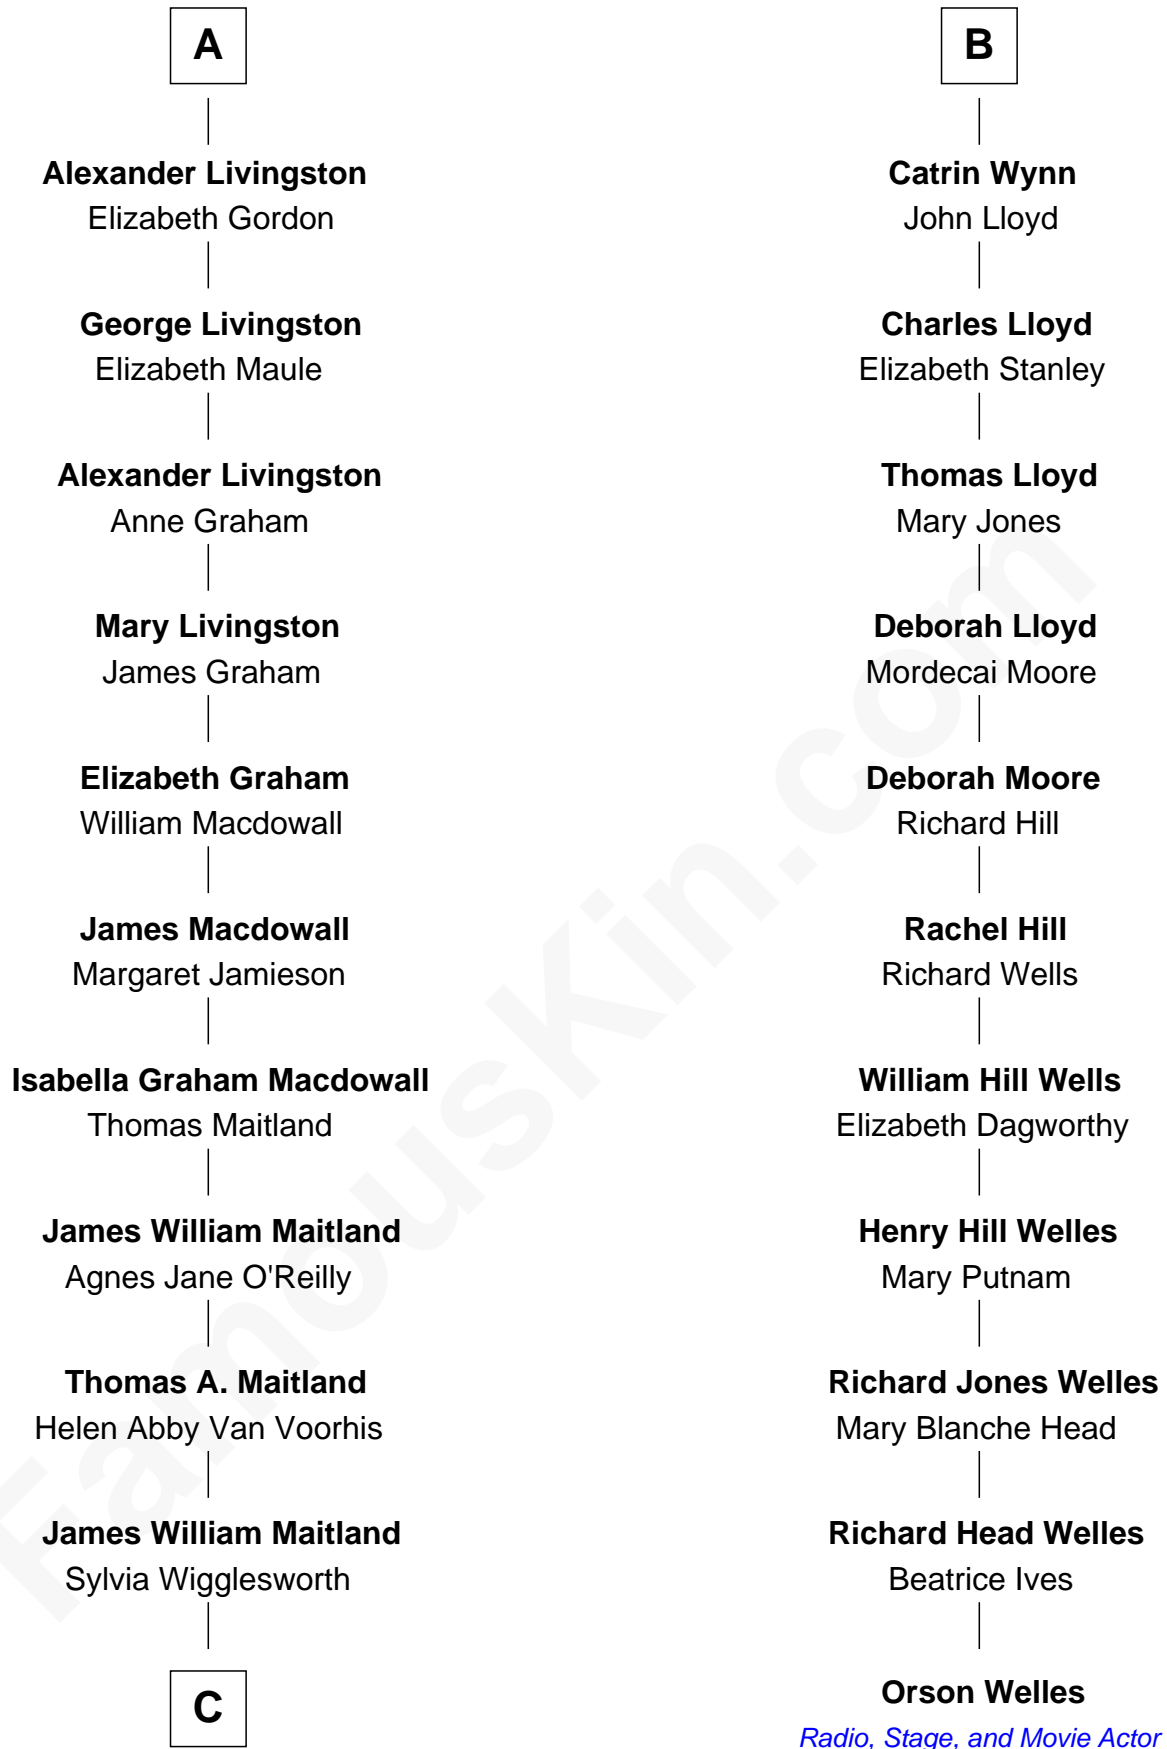

FamousKin.com Relationship Chart of

Howard Dean

79th Governor of Vermont

17th cousin 1 time removed of

Orson Welles

Radio, Stage, and Movie Actor

C

Andrea Belden Maitland

Howard Brush Dean

Howard Dean

79th Governor of Vermont

FamousKin.com

Howard Dean photo by [John Hoke](#) (CC BY-SA 2.0)