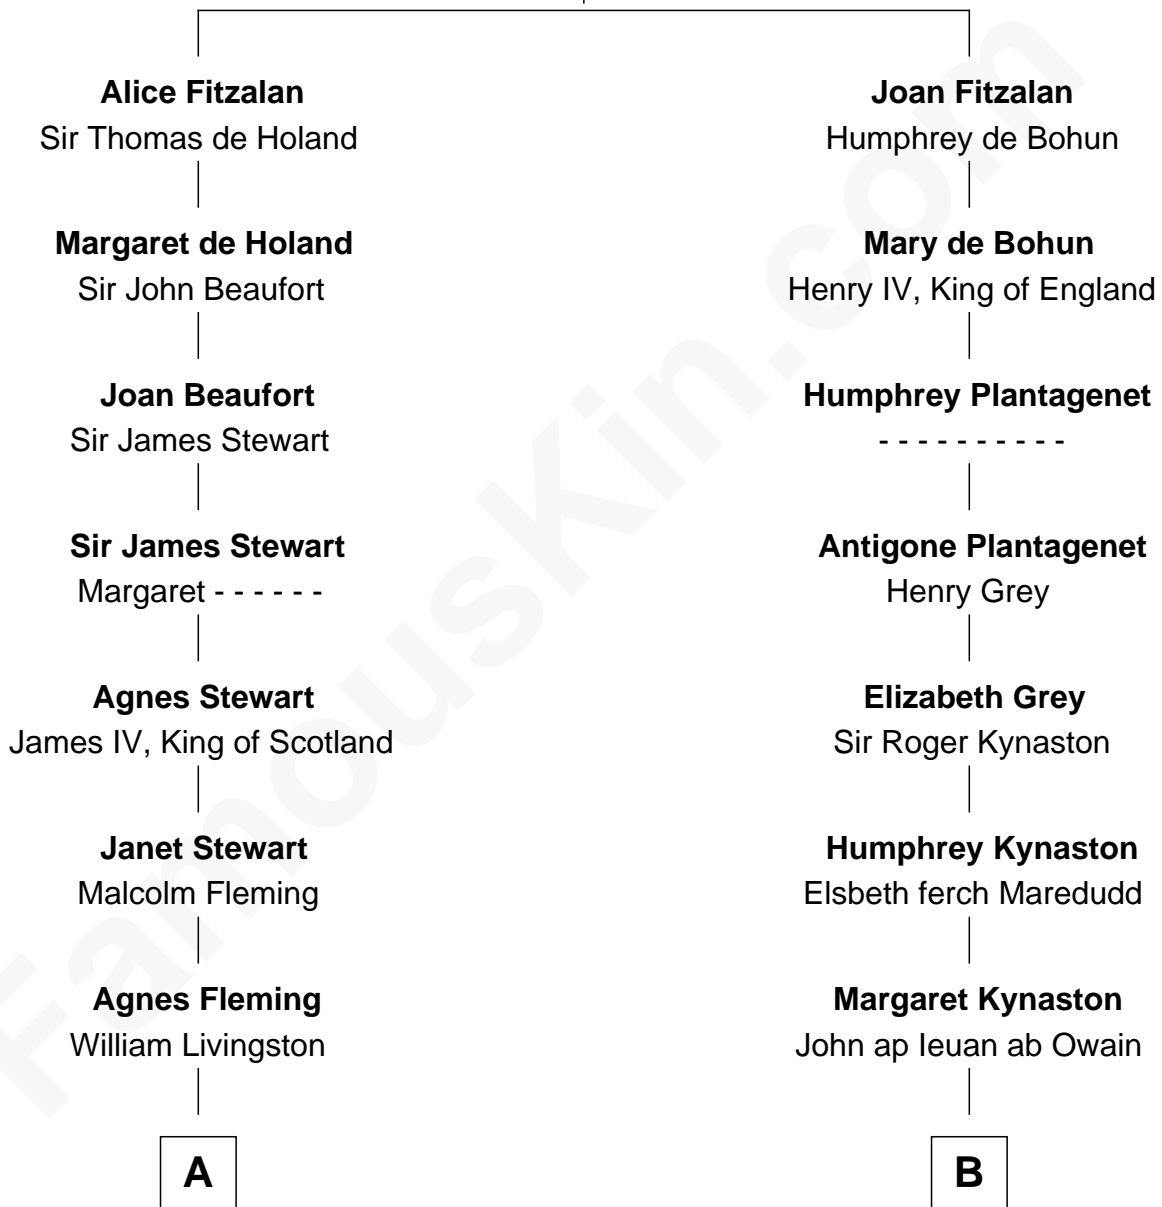

FamousKin.com Relationship Chart of

Howard Dean

79th Governor of Vermont

18th cousin 1 time removed of

Orson Welles

Radio, Stage, and Movie Actor

Richard Fitzalan
Eleanor Plantagenet

FamousKin.com