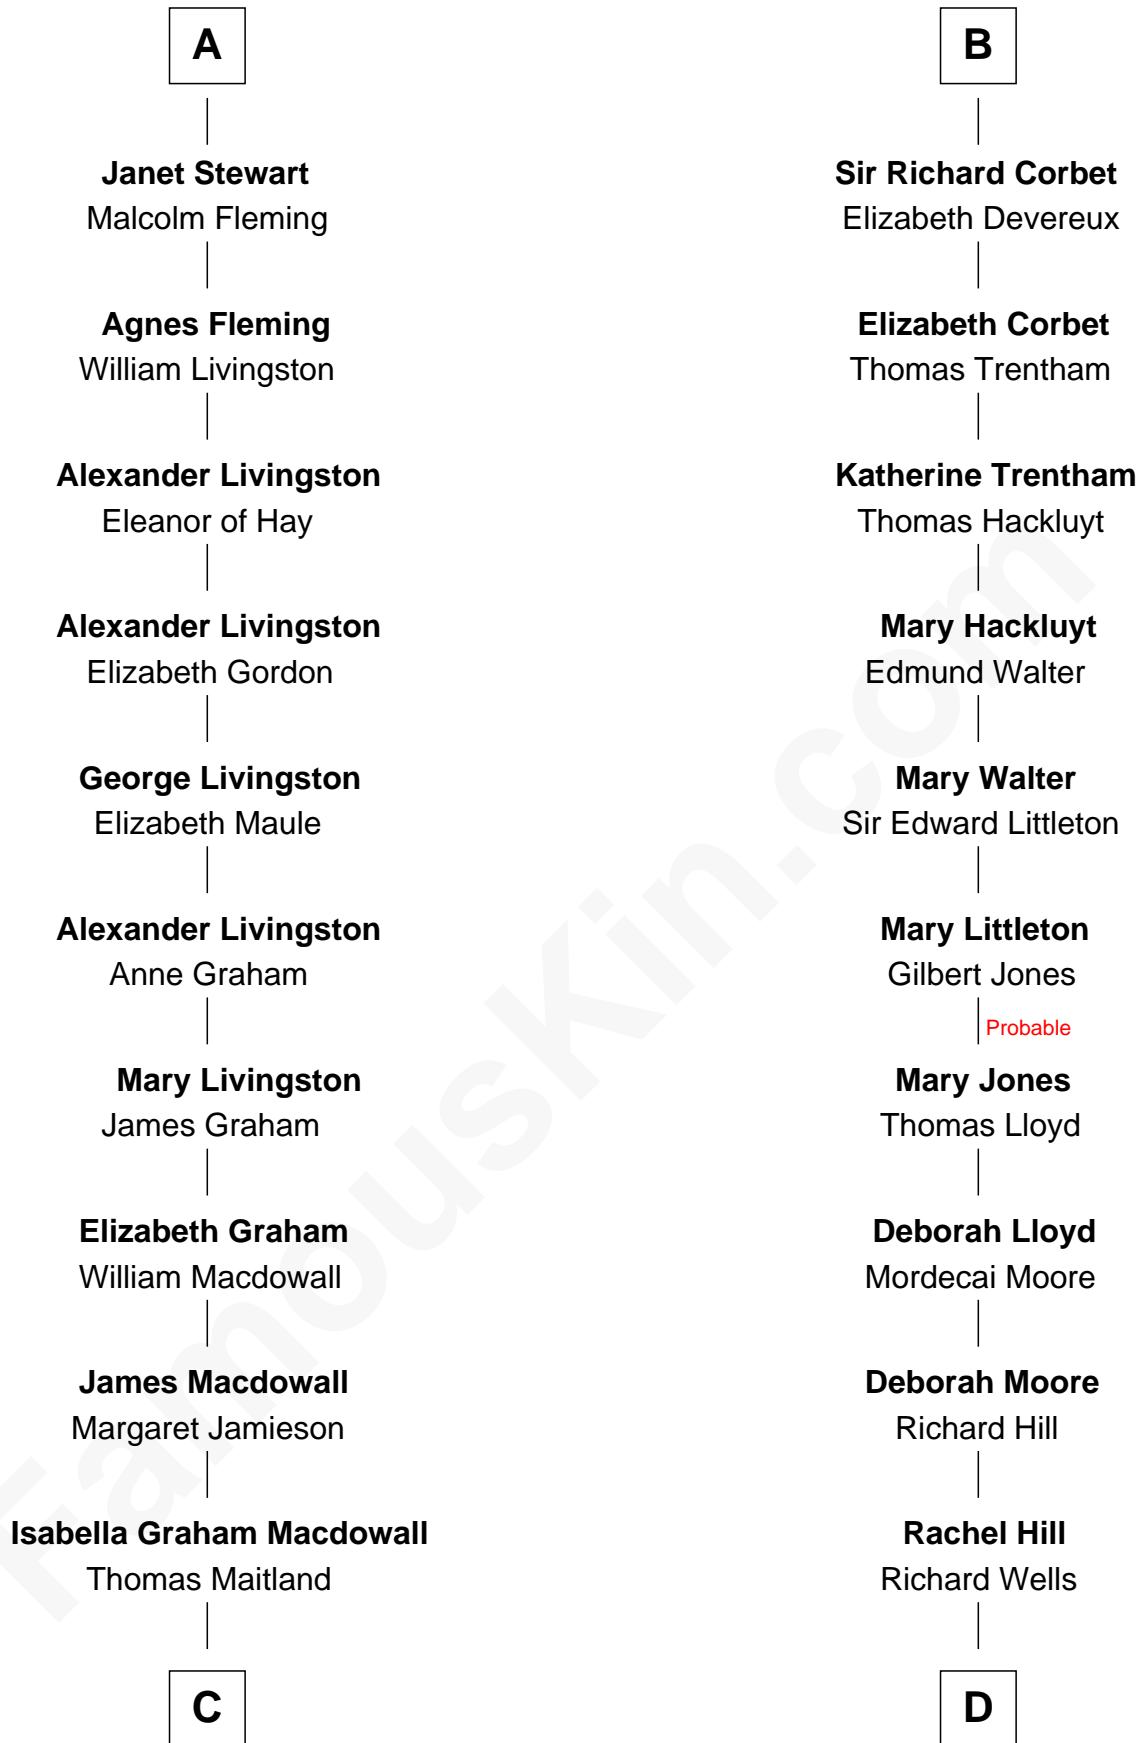

FamousKin.com Relationship Chart of

Howard Dean

79th Governor of Vermont

21st cousin of

Orson Welles

Radio, Stage, and Movie Actor

C

James William Maitland

Agnes Jane O'Reilly

Thomas A. Maitland

Helen Abby Van Voorhis

James William Maitland

Sylvia Wigglesworth

Andrea Belden Maitland

Howard Brush Dean

Howard Dean