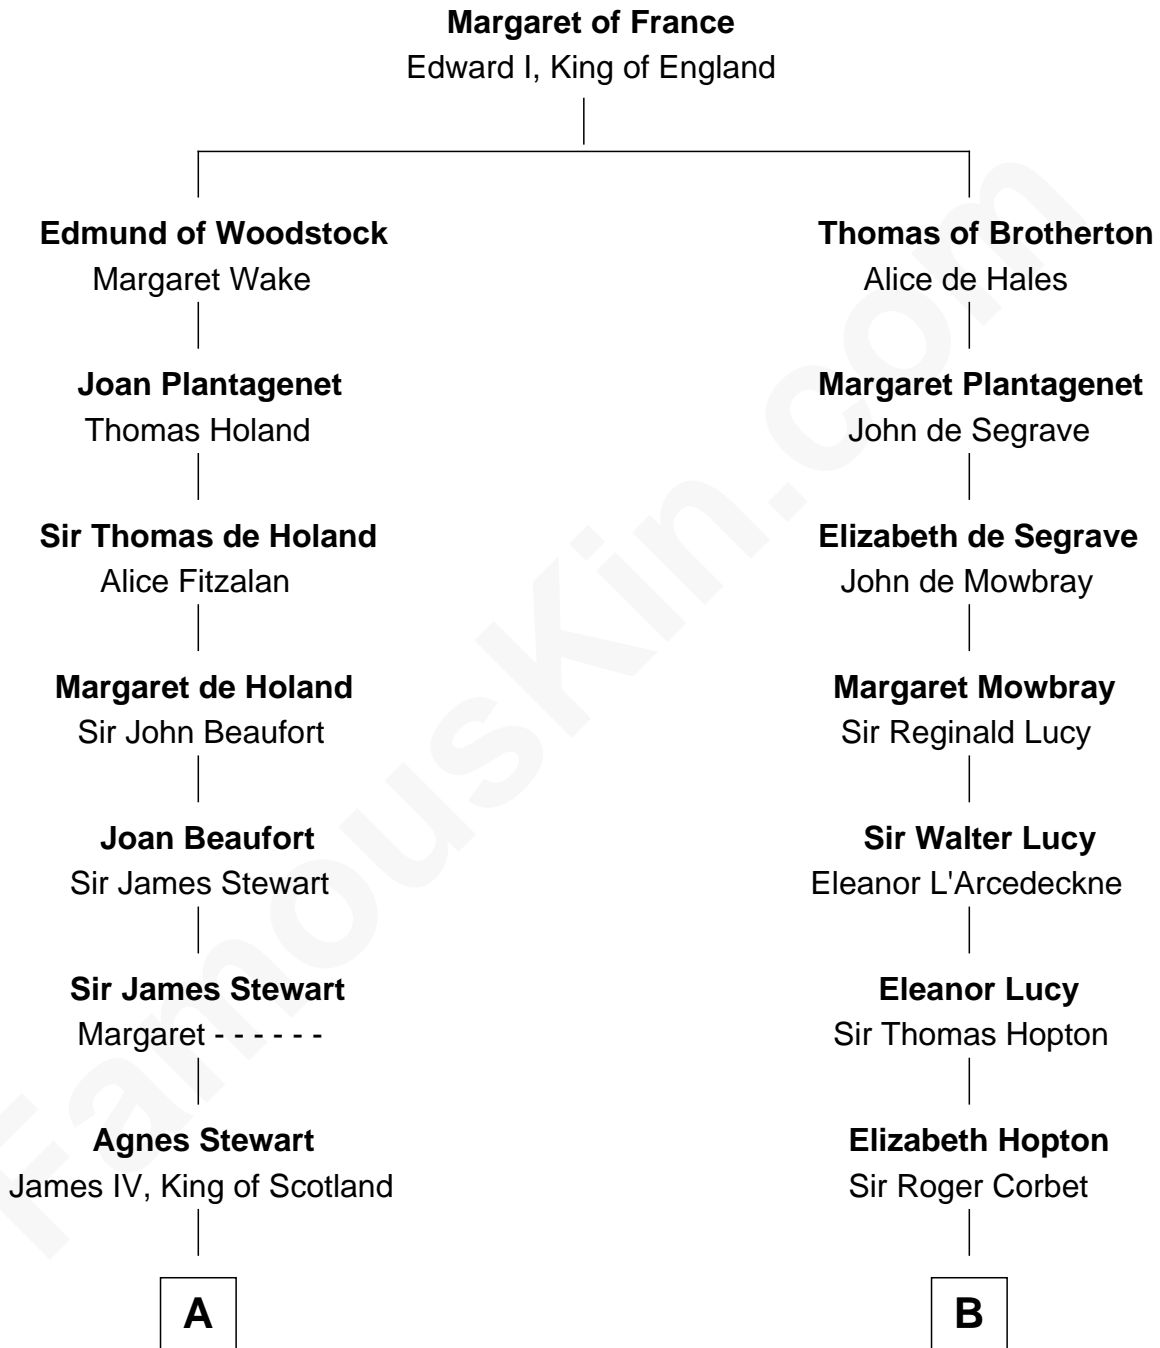

FamousKin.com Relationship Chart of

Howard Dean

79th Governor of Vermont

21st cousin of

Orson Welles

Radio, Stage, and Movie Actor

C

James William Maitland

Agnes Jane O'Reilly

Thomas A. Maitland

Helen Abby Van Voorhis

James William Maitland

Sylvia Wigglesworth

Andrea Belden Maitland

Howard Brush Dean

Howard Dean