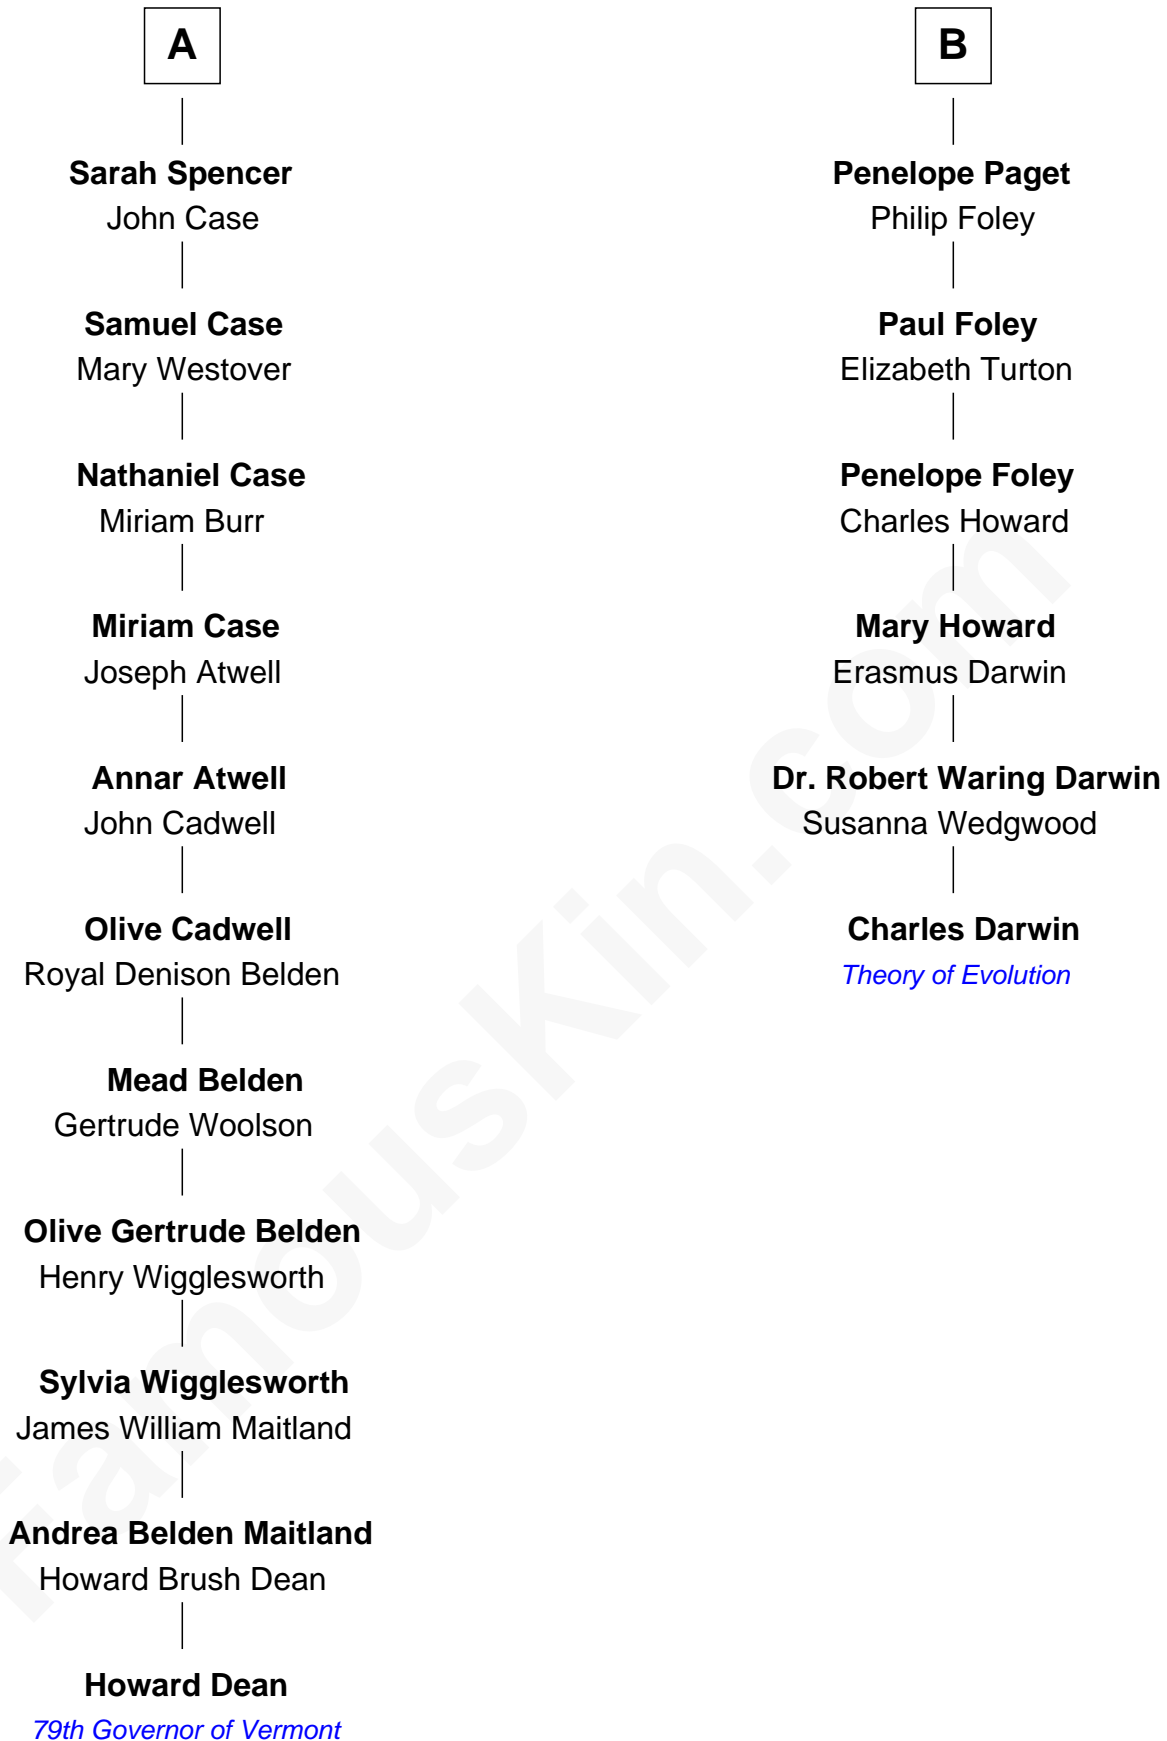

FamousKin.com Relationship Chart of

Howard Dean

79th Governor of Vermont

12th cousin 5 times removed of

Charles Darwin

Theory of Evolution

Sir Nicholas Poyntz

Elizabeth Mill

Margaret Blight

Elizabeth Collamore

Bartholomew Harris

Agnes Harris

William Spencer

A

John Poyntz

Alice Cox

Sir Robert Poyntz

Margaret Woodville

Sir Anthony Poyntz

Elizabeth Huddesfield

Margaret Poyntz

Sir John Newton

Nazareth Newton

Thomas Paget

William Paget

Lettice Knollys

William Paget

Frances Rich

B

Howard Dean photo by [John Hoke](#) (CC BY-SA 2.0)