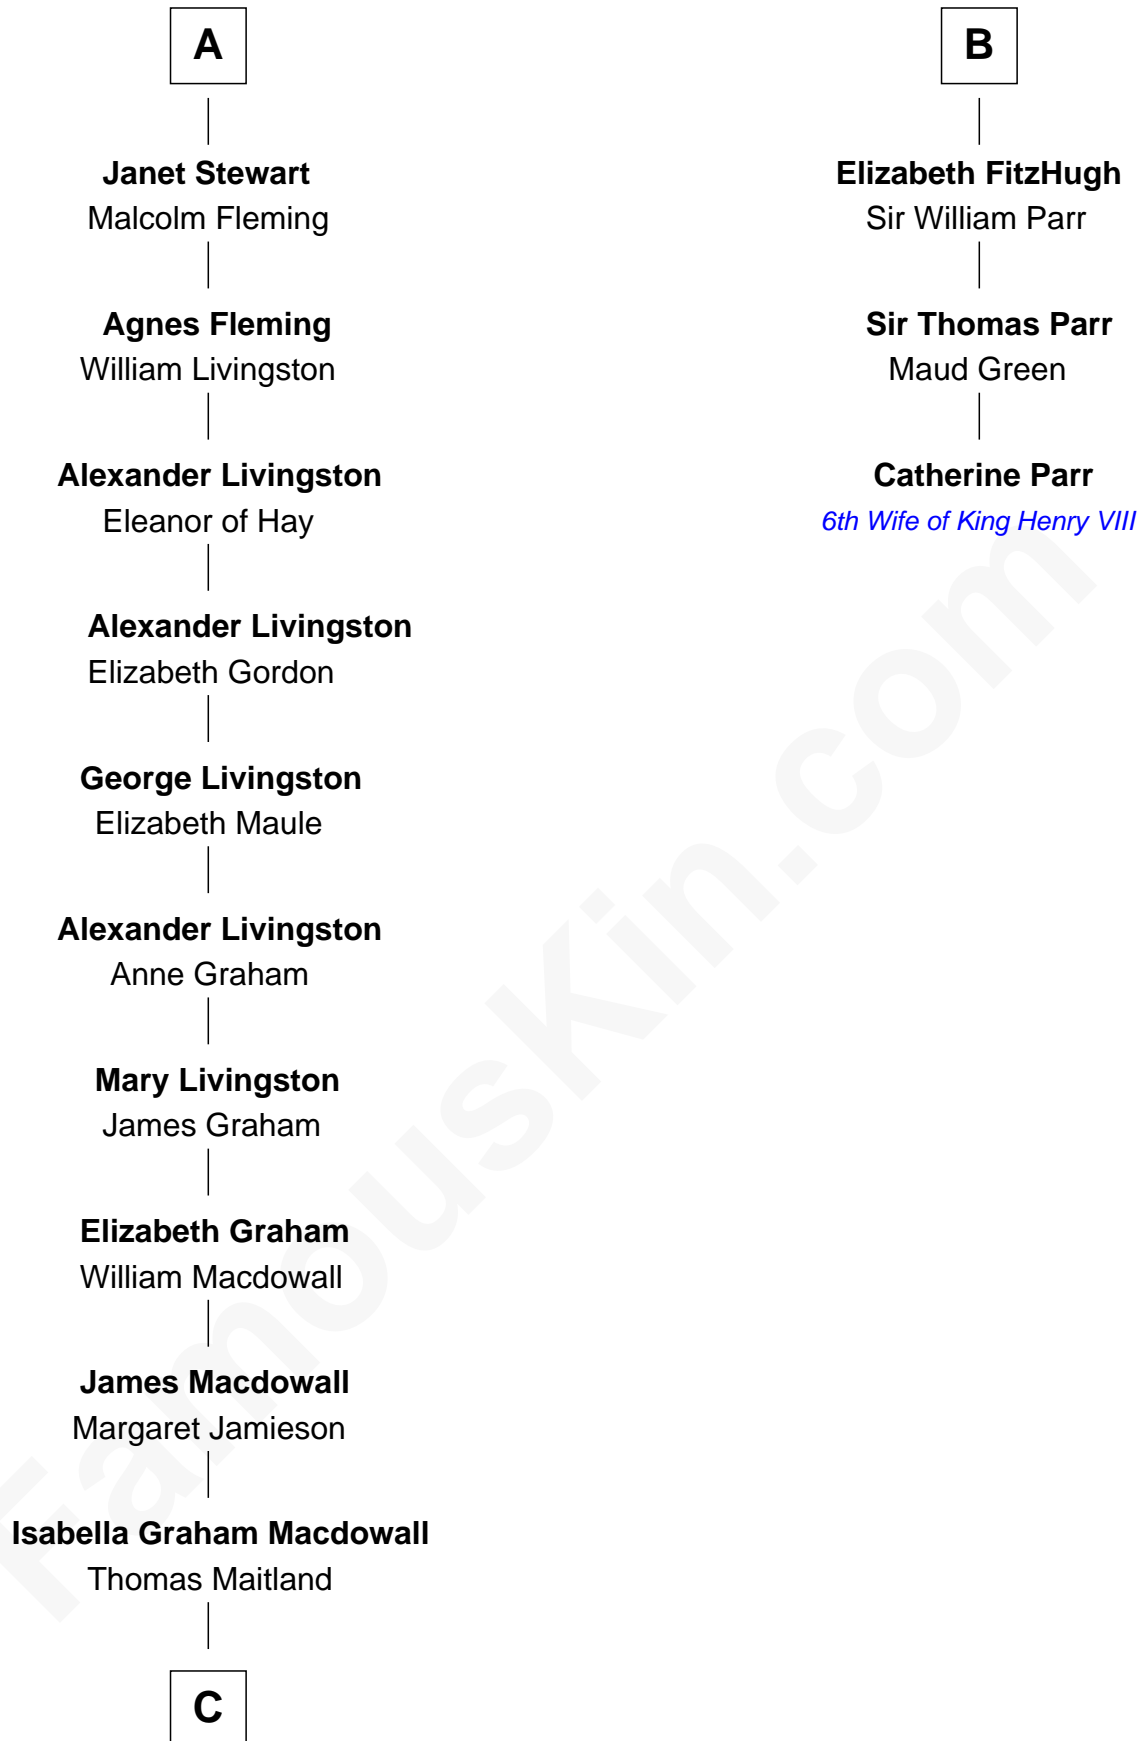

# FamousKin.com Relationship Chart of

**Howard Dean**

*79th Governor of Vermont*

9th cousin 12 times removed of

**Catherine Parr**

*6th Wife of King Henry VIII*

**C**

—  
**James William Maitland**

Agnes Jane O'Reilly

—  
**Thomas A. Maitland**

Helen Abby Van Voorhis

—  
**James William Maitland**

Sylvia Wigglesworth

—  
**Andrea Belden Maitland**

Howard Brush Dean

—  
**Howard Dean**