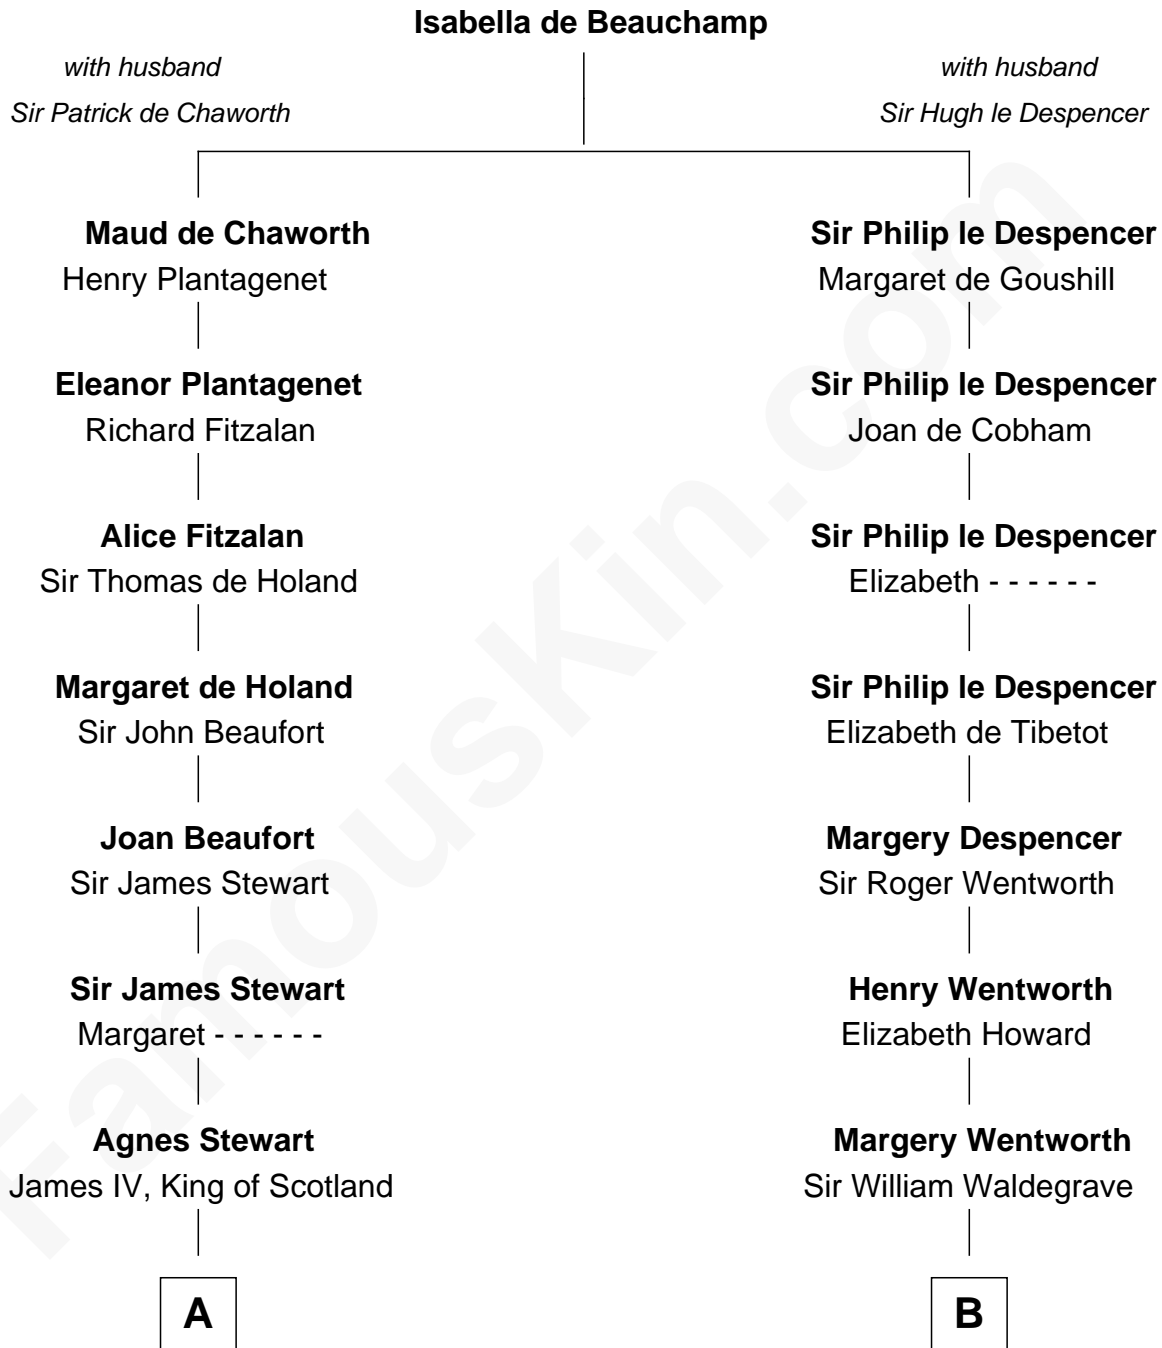

# FamousKin.com Relationship Chart of

**Howard Dean**

*79th Governor of Vermont*

21st cousin of

**Jake Gyllenhaal**

*Movie Actor*

**C**

**James William Maitland**

Agnes Jane O'Reilly

**Thomas A. Maitland**

Helen Abby Van Voorhis

**James William Maitland**

Sylvia Wigglesworth

**Andrea Belden Maitland**

Howard Brush Dean

**Howard Dean**

*79th Governor of Vermont*

**D**

**Anders Leonard Gyllenhaal**

Selma Amanda Nelson

**Leonard Ephraim Gyllenhaal**

Philo Pendleton

**Hugh Anders Gyllenhaal**

Virginia Lowrie Childs