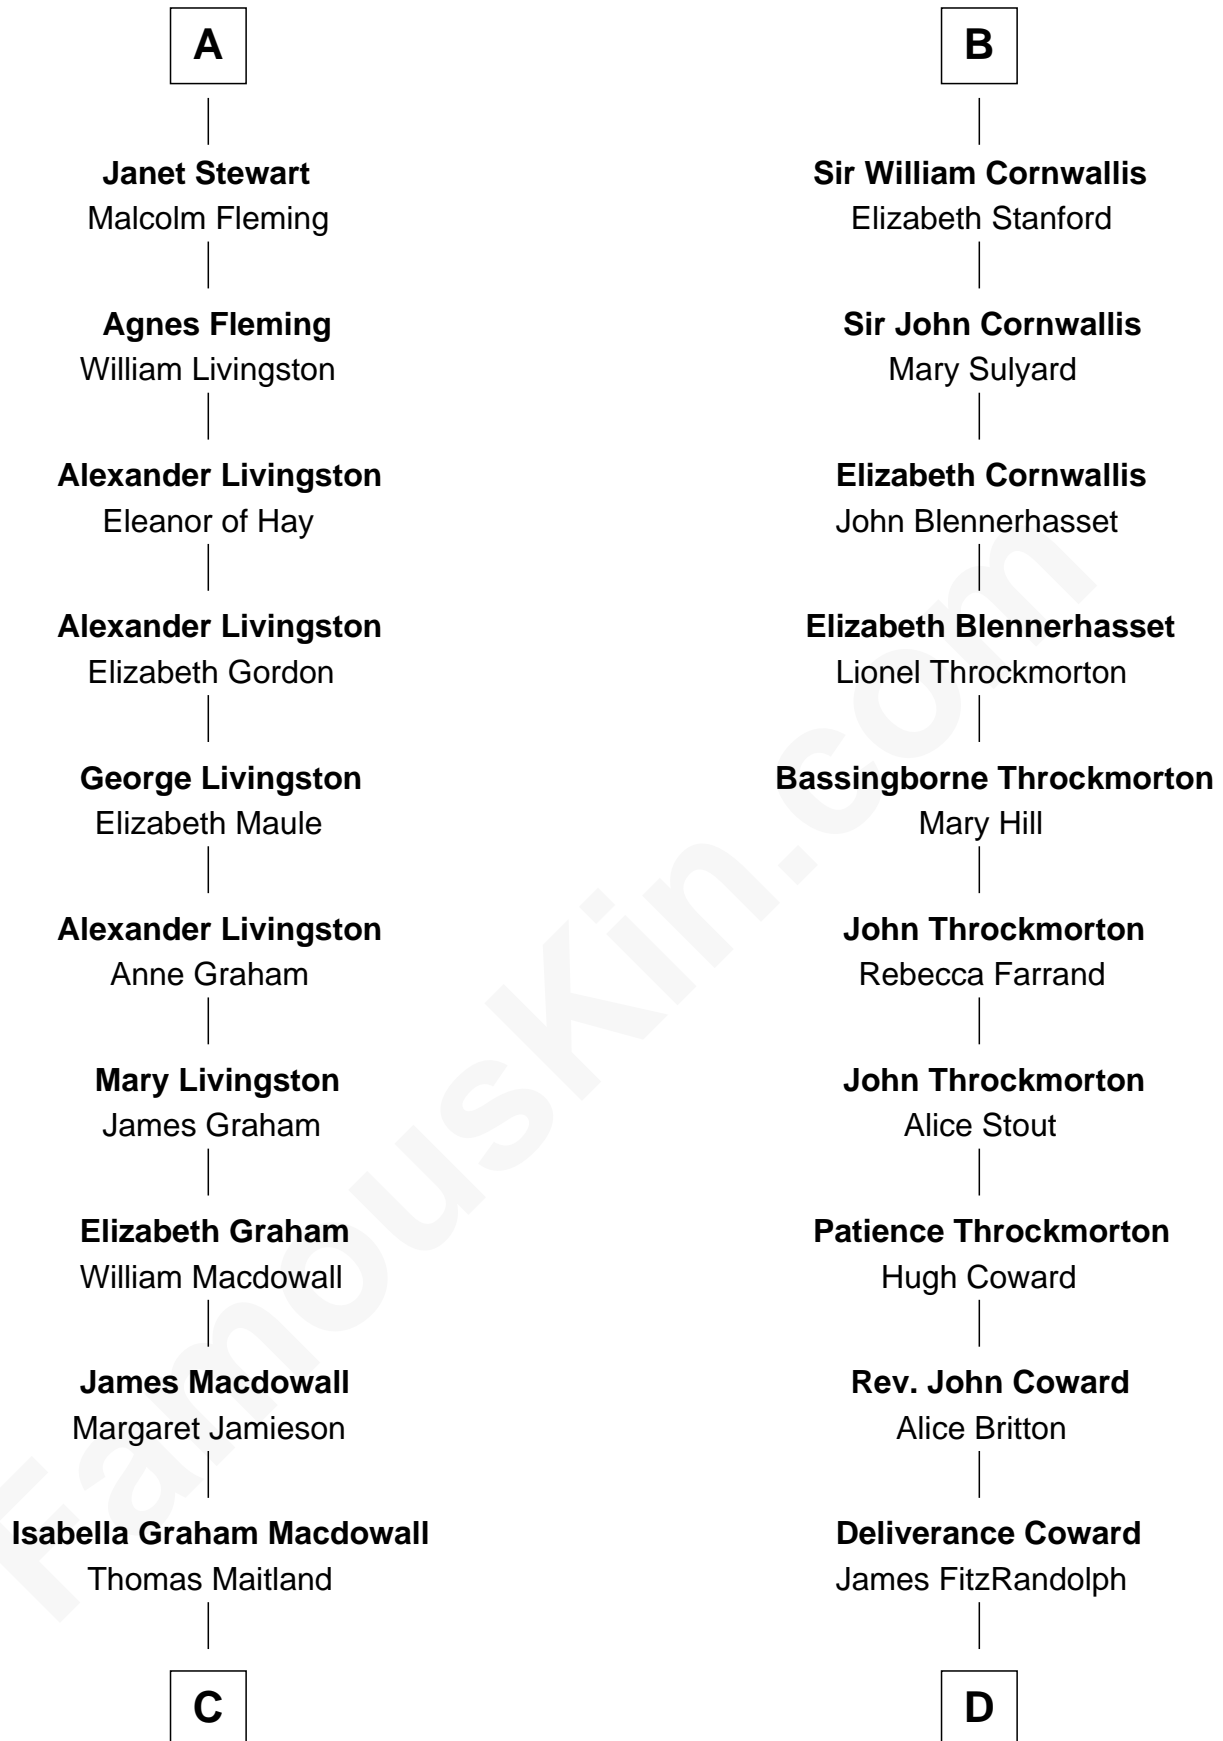

## Relationship Chart of

### Howard Dean

79th Governor of Vermont

19th cousin 2 times removed of

**General James Longstreet**  
Confederate Army - U.S. Civil War

**C**

**James William Maitland**

Agnes Jane O'Reilly

**Thomas A. Maitland**