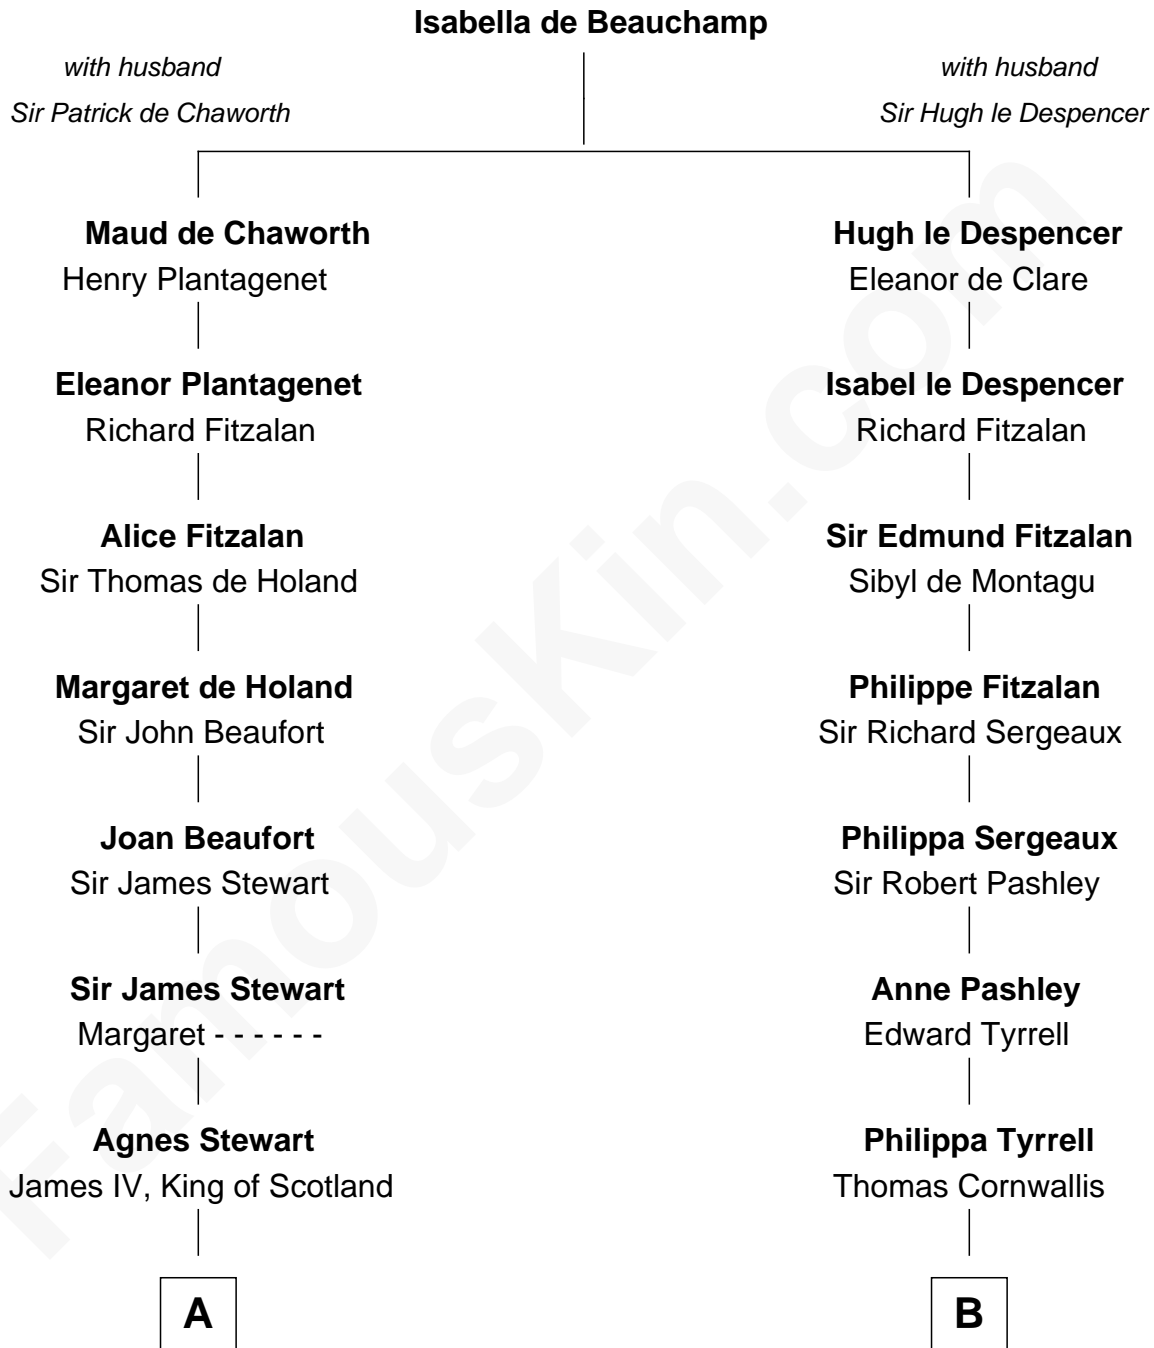

# FamousKin.com

## Relationship Chart of

### Howard Dean

79th Governor of Vermont

19th cousin 2 times removed of

**General James Longstreet**  
Confederate Army - U.S. Civil War

**C**

**James William Maitland**

Agnes Jane O'Reilly

**Thomas A. Maitland**