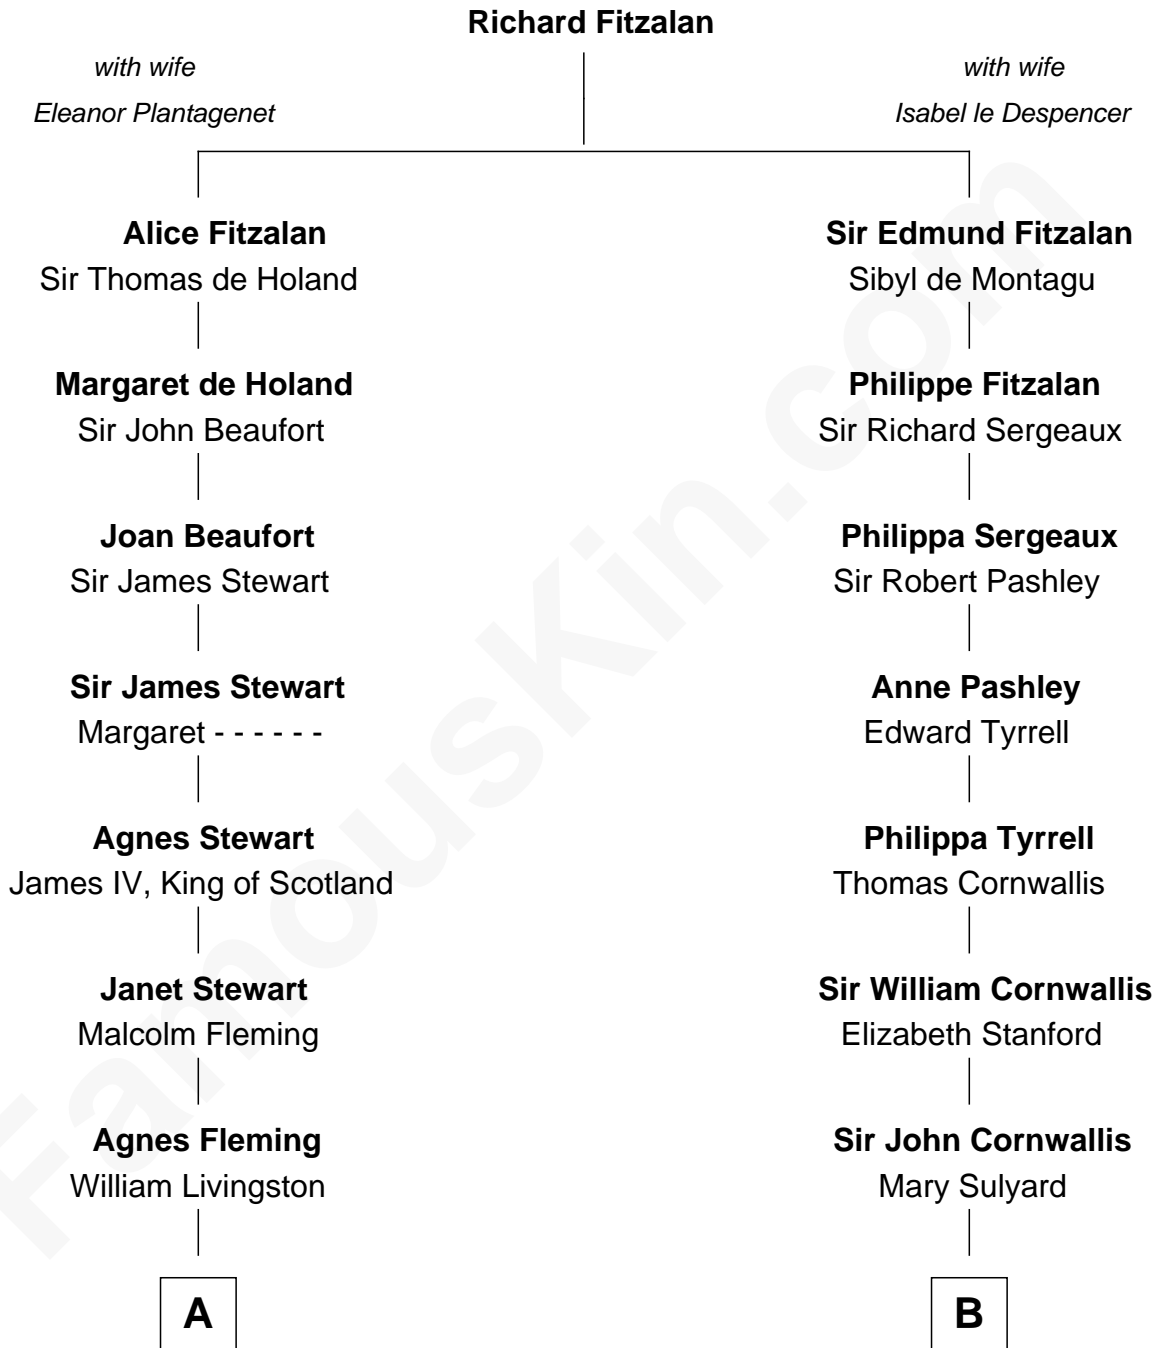

FamousKin.com

Relationship Chart of

Howard Dean

79th Governor of Vermont

17th cousin 2 times removed of

General James Longstreet
Confederate Army - U.S. Civil War

C

—
James William Maitland

Sylvia Wigglesworth

—
Andrea Belden Maitland

Howard Brush Dean

—
Howard Dean

79th Governor of Vermont

FamousKin.com