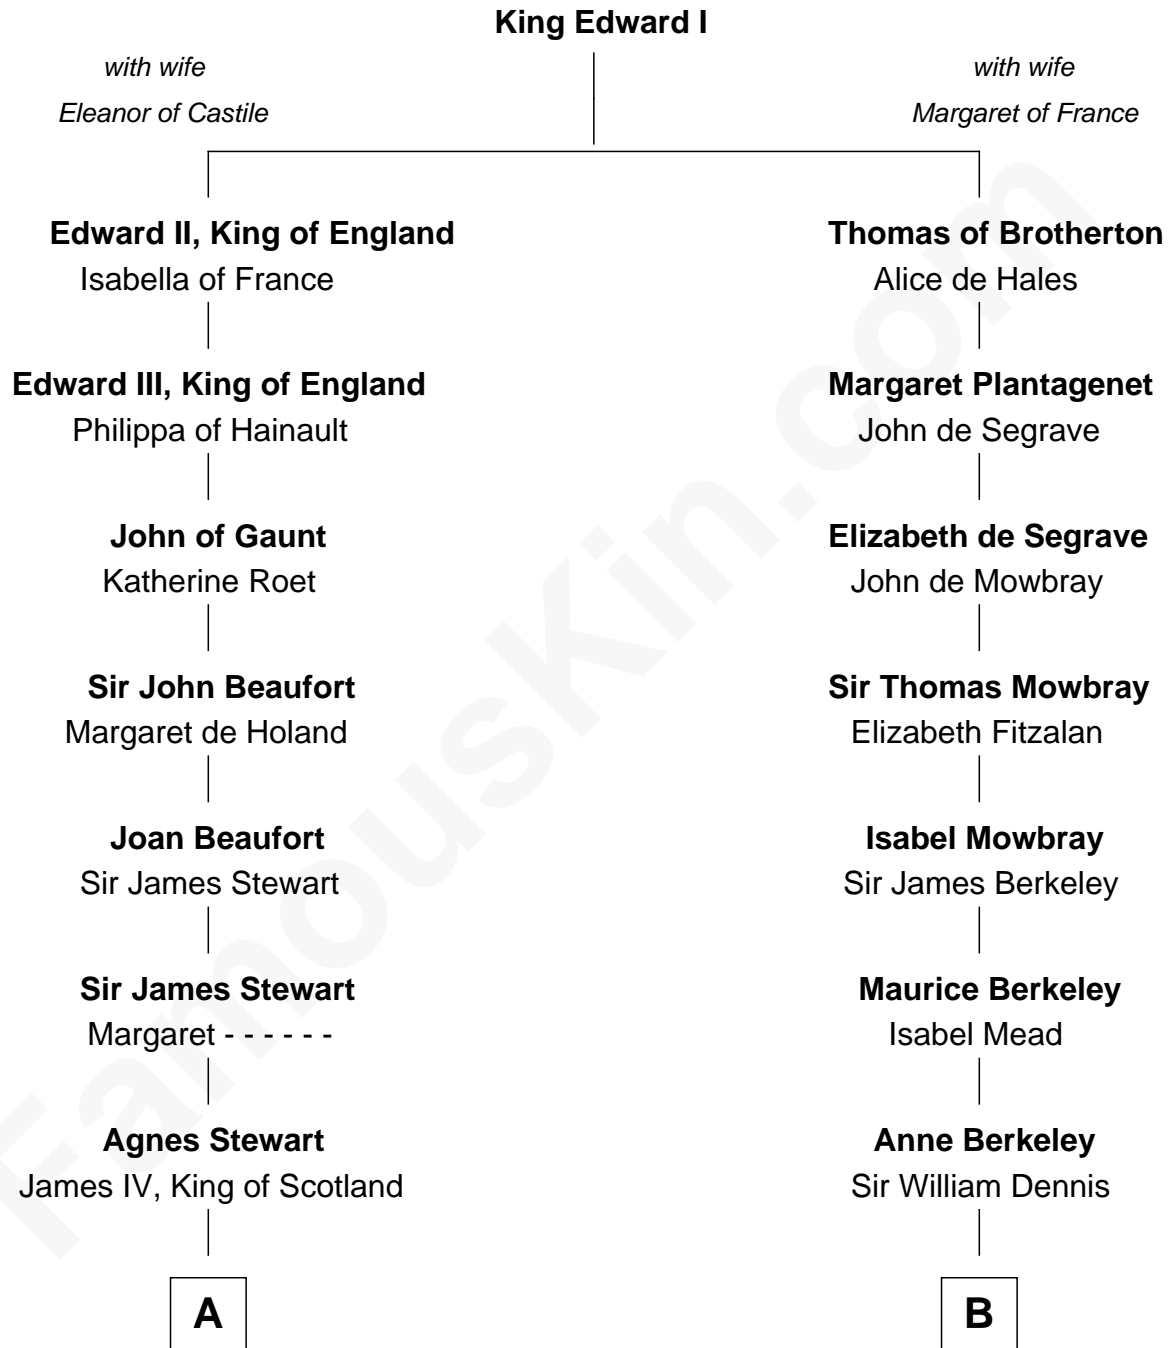

# FamousKin.com Relationship Chart of

**Howard Dean**

*79th Governor of Vermont*

**19th cousin 2 times removed of**

**Jack London**

*Author of "The Call of the Wild"*

**C**

**James William Maitland**

Agnes Jane O'Reilly

**Thomas A. Maitland**

Helen Abby Van Voorhis

**James William Maitland**

Sylvia Wigglesworth

**Andrea Belden Maitland**

Howard Brush Dean

**Howard Dean**