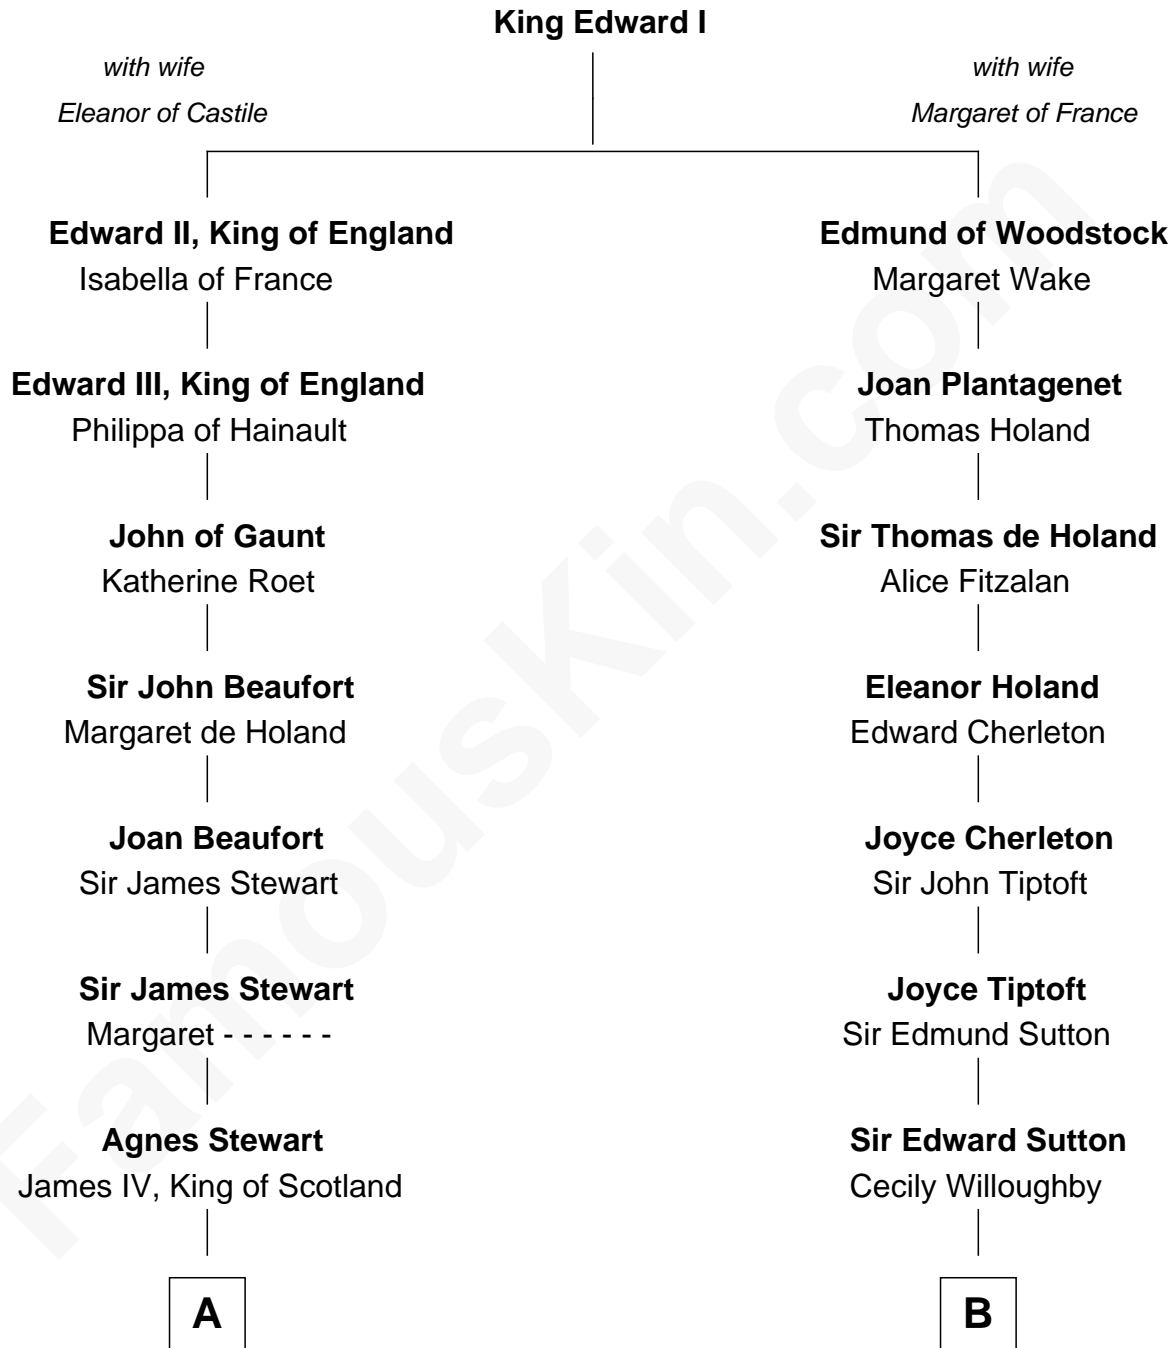

## Relationship Chart of

### Howard Dean

79th Governor of Vermont

19th cousin 2 times removed of

**John Kerry**

68th U.S. Secretary of State

**C**

**James William Maitland**

Agnes Jane O'Reilly

**Thomas A. Maitland**

Helen Abby Van Voorhis

**James William Maitland**

Sylvia Wigglesworth

**Andrea Belden Maitland**

Howard Brush Dean

**Howard Dean**

*79th Governor of Vermont*