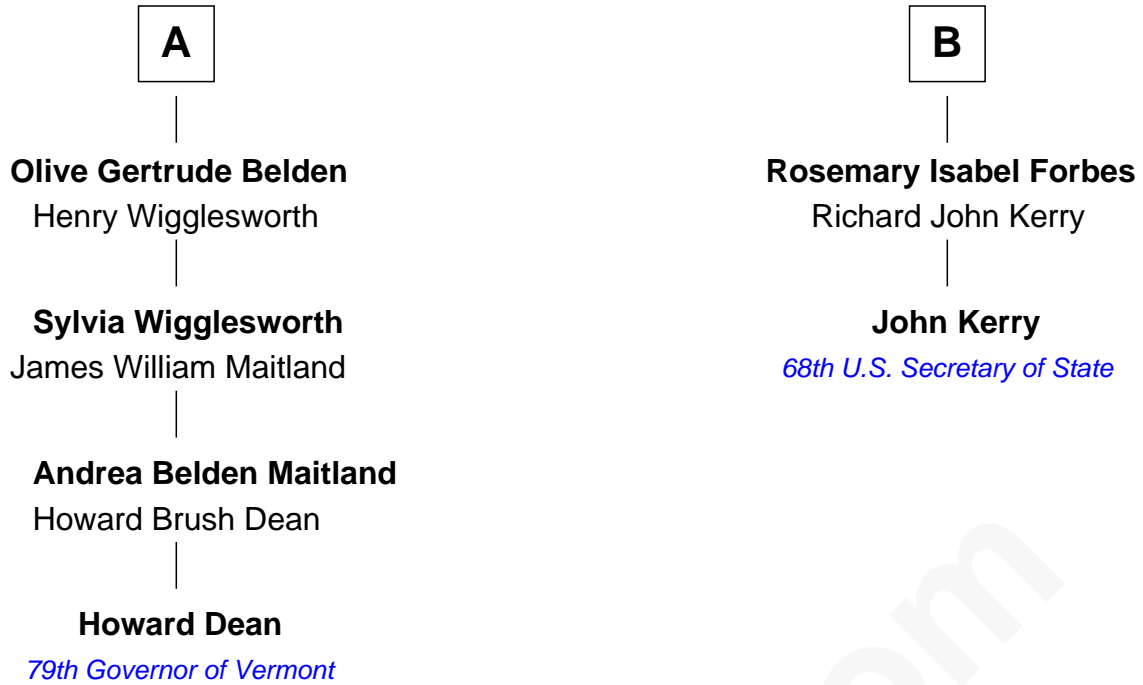

FamousKin.com Relationship Chart of

Howard Dean

79th Governor of Vermont

8th cousin 2 times removed of

John Kerry

68th U.S. Secretary of State

Edward Griswold

Margaret - - - - -

Probable

Hannah Griswold

Jonas Westover

Mary Westover

Samuel Case

Nathaniel Case

Miriam Burr

Miriam Case

Mary Griswold

Timothy Phelps

William Phelps

Abigail Mudge

William Phelps

Anna Bishop

Roxana Phelps

Stephen Clarke

William Mather Clarke

Isabella Staples

Isabel Clarke

Francis Blackwell Forbes

James Grant Forbes

Margaret Tyndal Winthrop

B

FamousKin.com