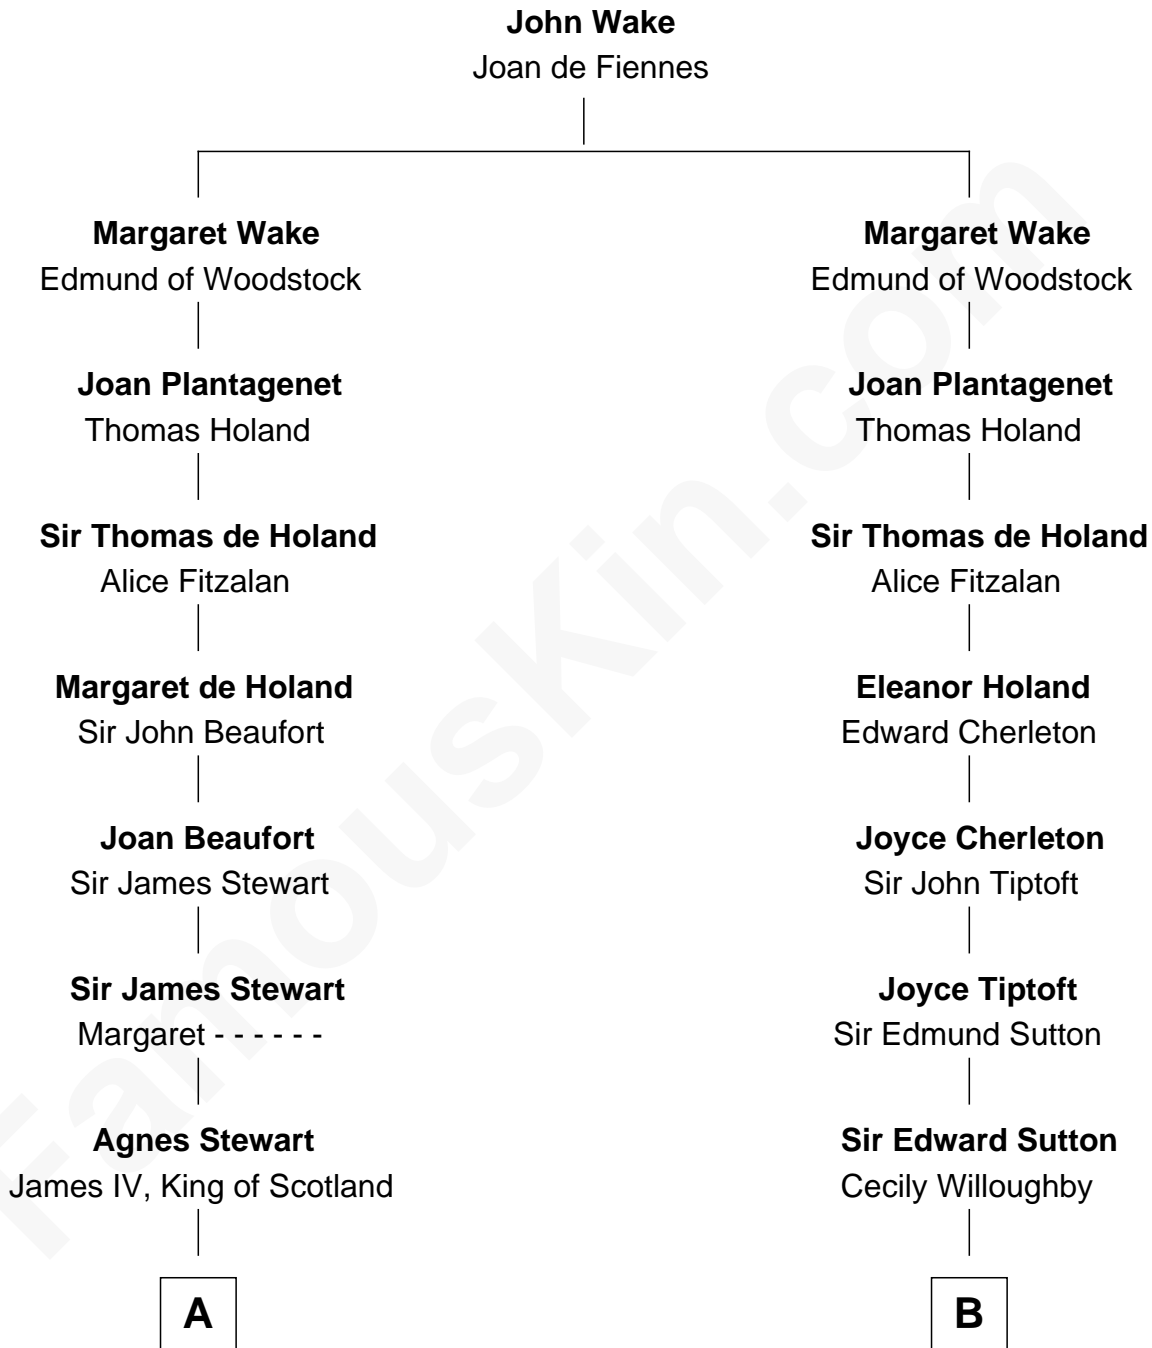

FamousKin.com Relationship Chart of

Howard Dean

79th Governor of Vermont

19th cousin 2 times removed of

John Kerry

68th U.S. Secretary of State

C

James William Maitland

Agnes Jane O'Reilly

Thomas A. Maitland

Helen Abby Van Voorhis

James William Maitland

Sylvia Wigglesworth

Andrea Belden Maitland

Howard Brush Dean

Howard Dean