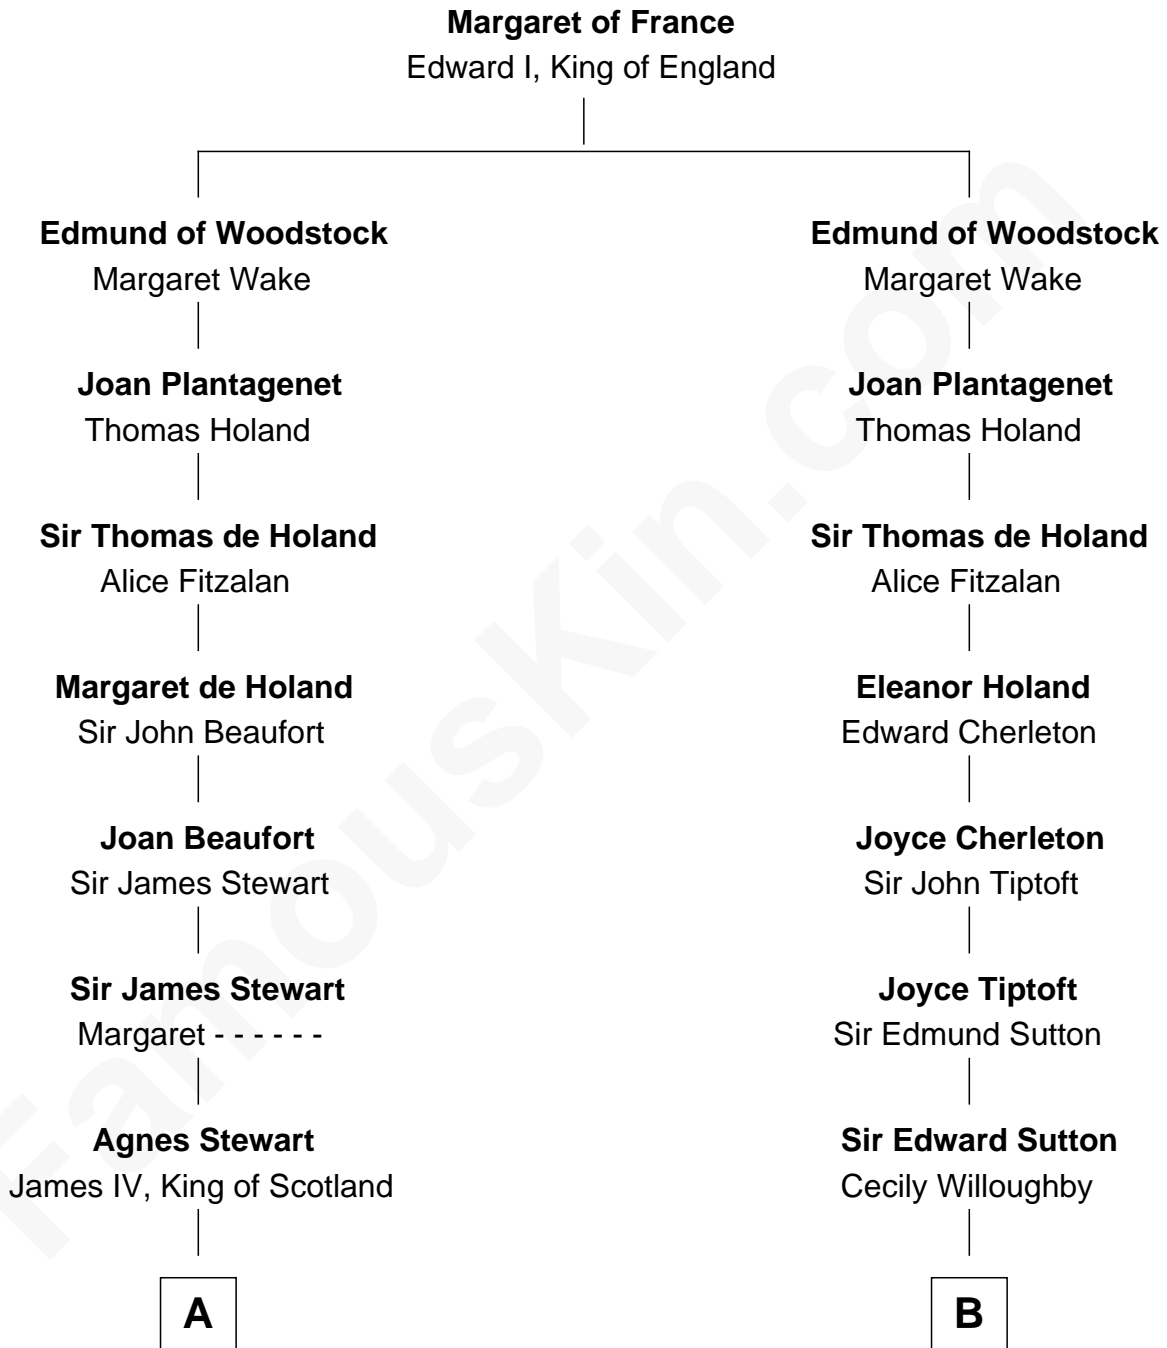

FamousKin.com

Relationship Chart of

Howard Dean

79th Governor of Vermont

19th cousin 2 times removed of

John Kerry

68th U.S. Secretary of State

C

James William Maitland

Agnes Jane O'Reilly

Thomas A. Maitland

Helen Abby Van Voorhis

James William Maitland

Sylvia Wigglesworth

Andrea Belden Maitland

Howard Brush Dean

Howard Dean

79th Governor of Vermont

D

Margaret Tyndal Winthrop

James Grant Forbes

Rosemary Isabel Forbes

Richard John Kerry

John Kerry