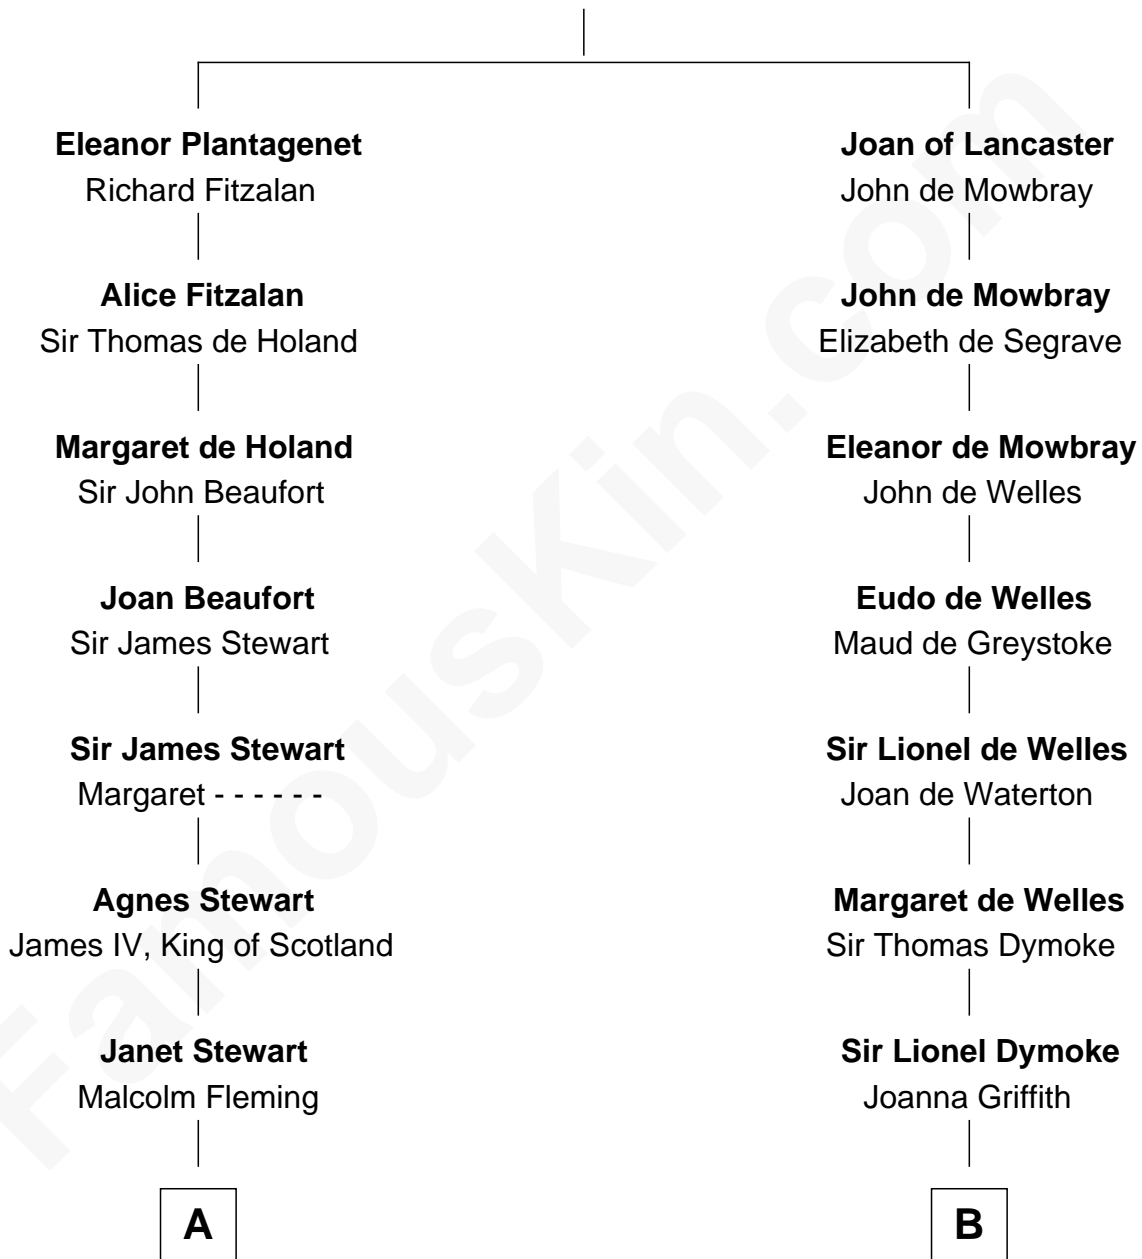

# FamousKin.com Relationship Chart of

**Howard Dean**

*79th Governor of Vermont*

20th cousin 1 time removed of

**Lucille Ball**

*TV Actress - "I Love Lucy"*

**Henry Plantagenet**  
Maud de Chaworth

**C**

**Thomas A. Maitland**  
Helen Abby Van Voorhis

**James William Maitland**  
Sylvia Wigglesworth

**Andrea Belden Maitland**  
Howard Brush Dean

**Howard Dean**  
*79th Governor of Vermont*

**D**

**Sally Bennet Osborn**  
Newman Durrell

**George Osborn Durrell**  
Anne Jane Jewell

**Nellie Rebecca Durrell**  
Jasper Clinton Ball

**Henry Durrell Ball**  
Desiree Evelyn Hunt

**Lucille Ball**  
*TV Actress - "I Love Lucy"*