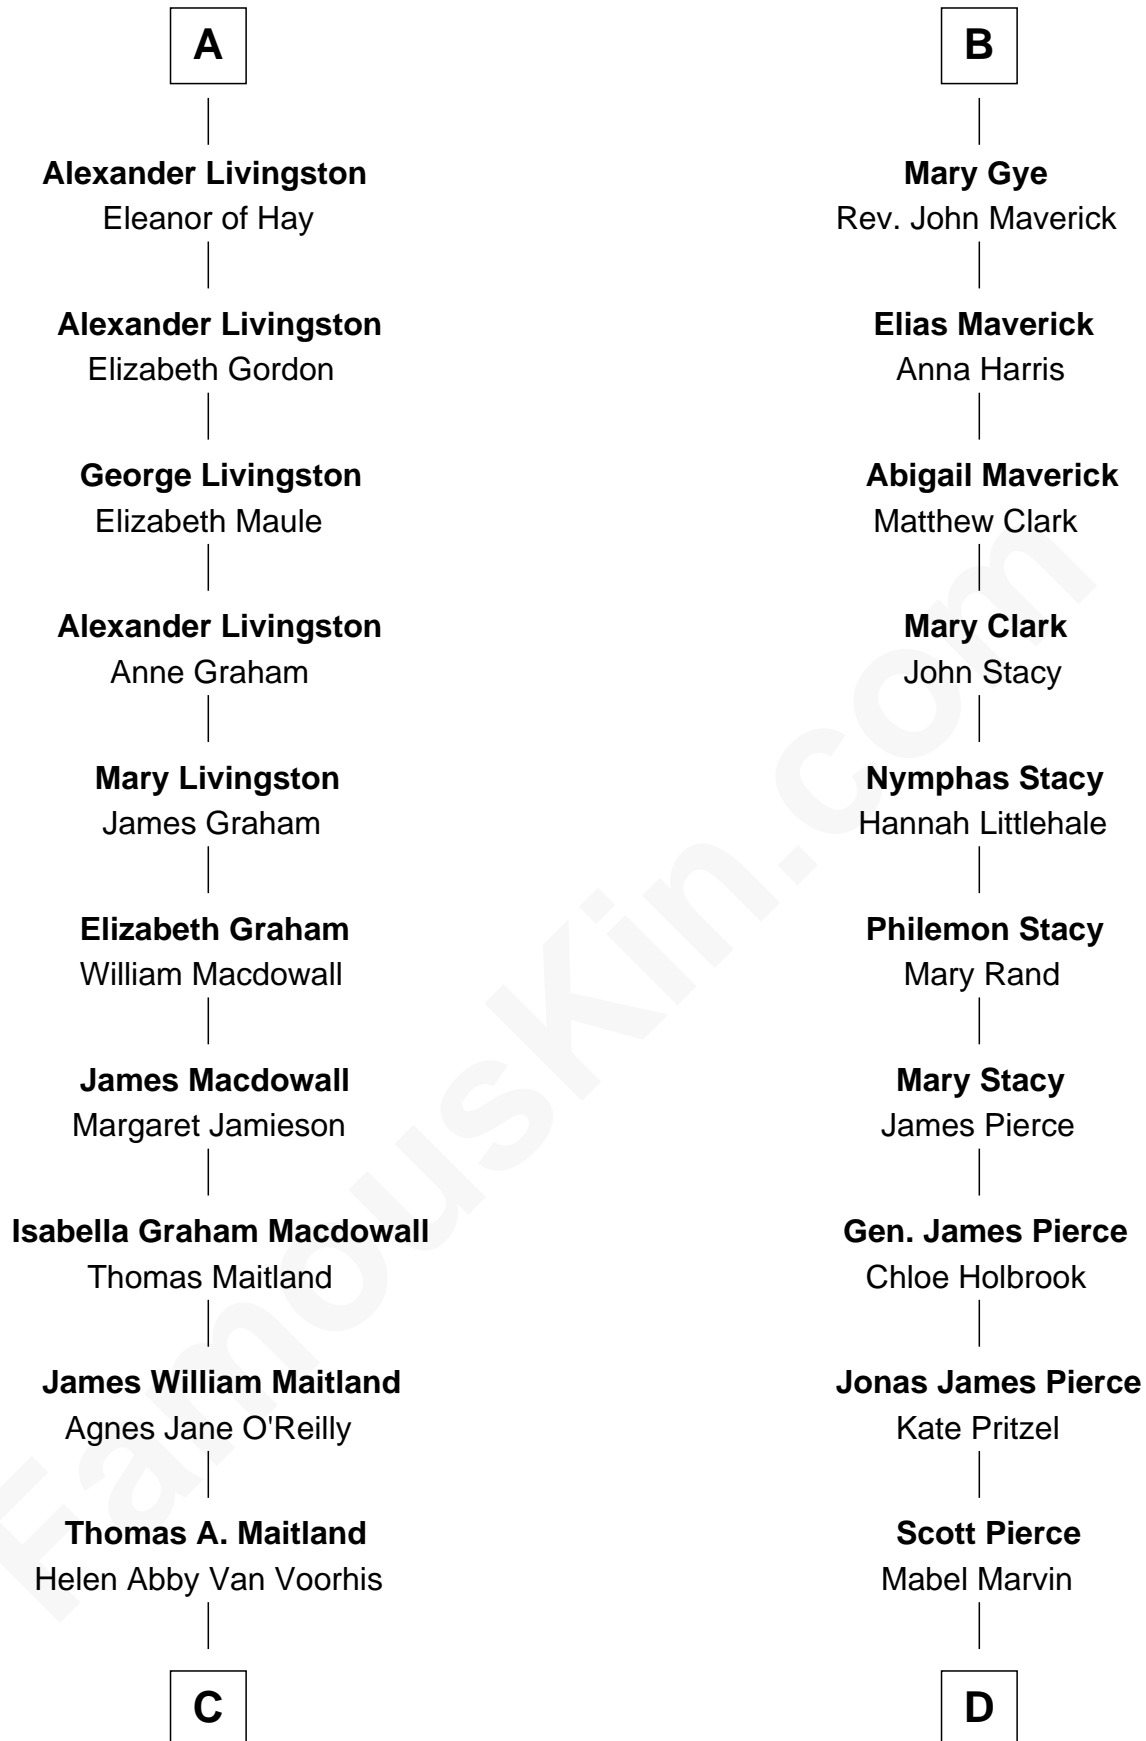

# FamousKin.com Relationship Chart of

**Howard Dean**

*79th Governor of Vermont*

**19th cousin of**

**Jeb Bush**

*43rd Governor of Florida*

**Richard Fitzalan**  
Eleanor Plantagenet

**C**

**James William Maitland**

Sylvia Wigglesworth

**Andrea Belden Maitland**

Howard Brush Dean

**Howard Dean**

*79th Governor of Vermont*

**D**

**Marvin Pierce**