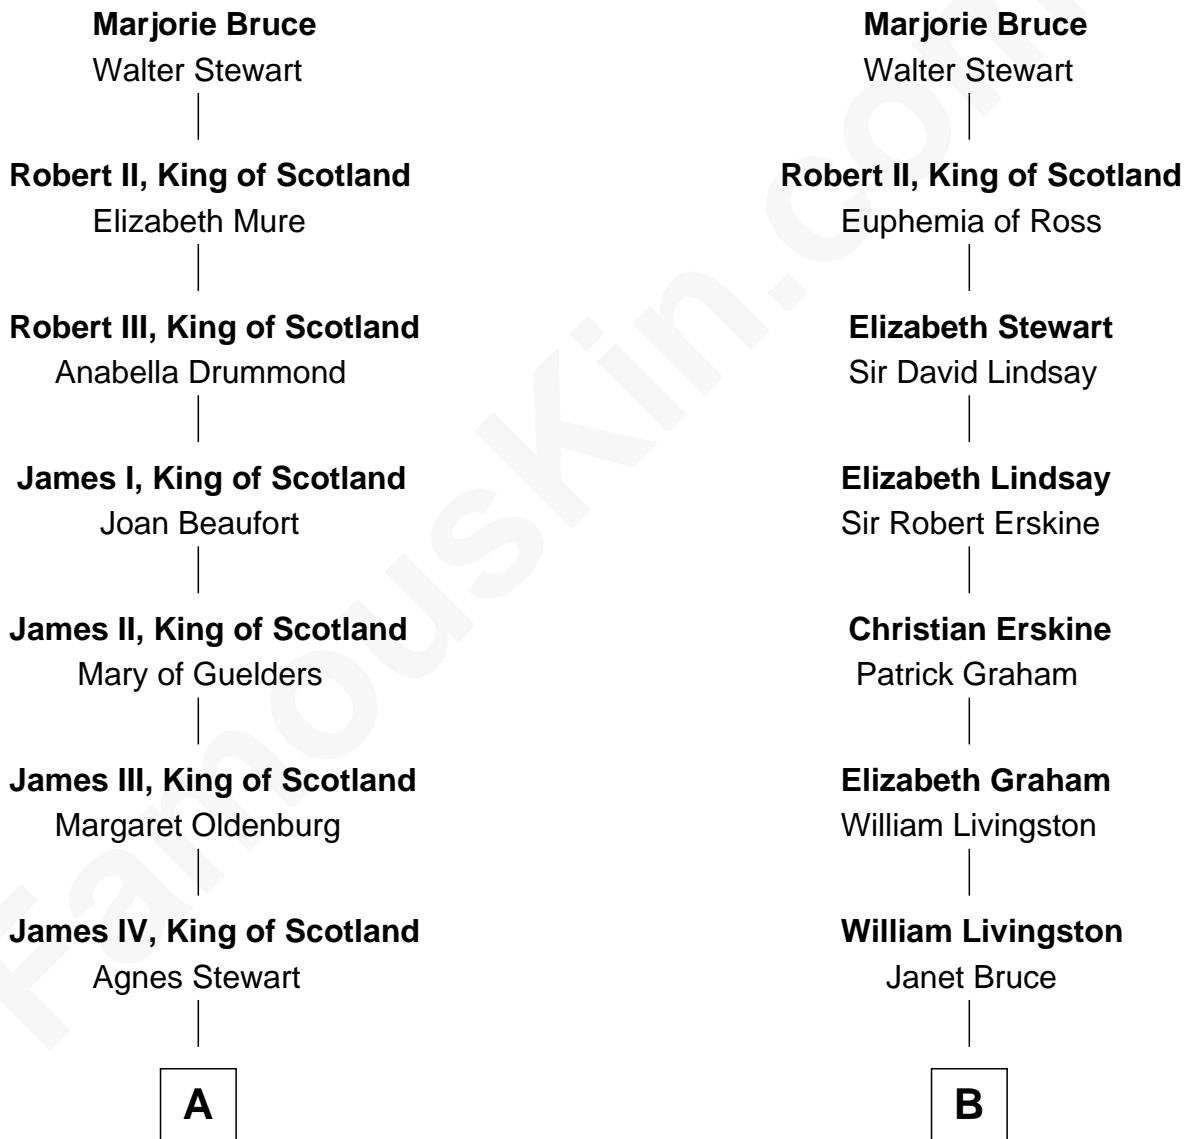

FamousKin.com Relationship Chart of

Howard Dean

79th Governor of Vermont

21st cousin of

Jeb Bush

43rd Governor of Florida

Robert I, King of Scotland

Isabella of Mar