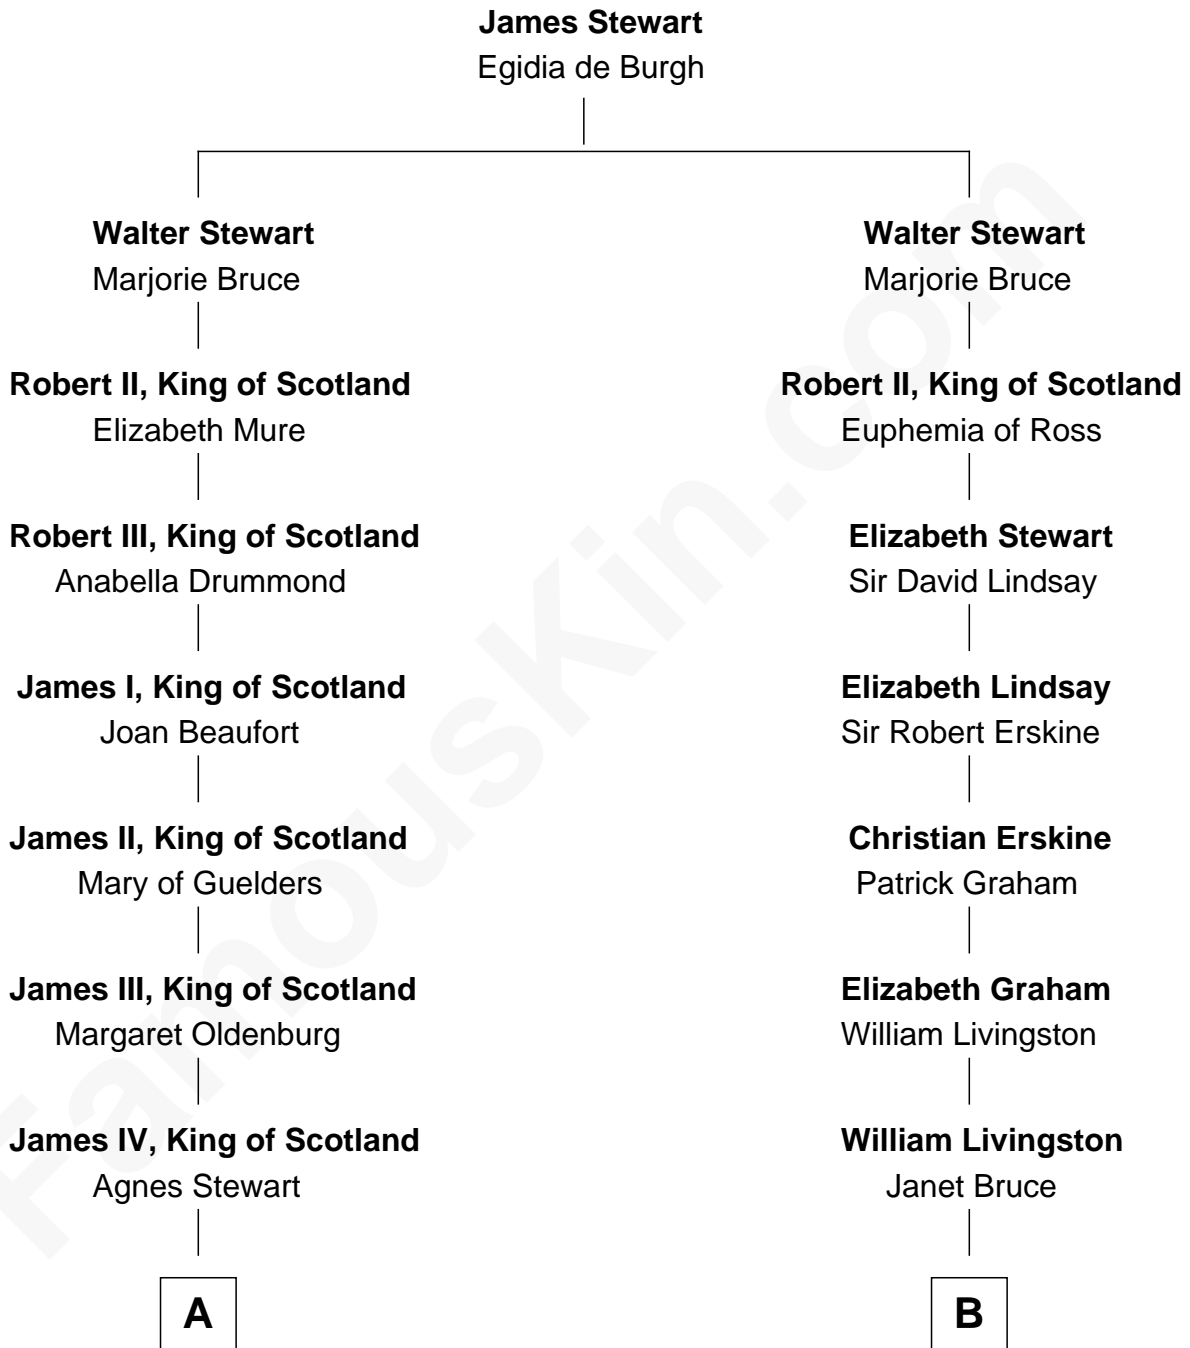

FamousKin.com Relationship Chart of

Howard Dean

79th Governor of Vermont

21st cousin of

Jeb Bush

43rd Governor of Florida

C

James William Maitland

Agnes Jane O'Reilly

Thomas A. Maitland

Helen Abby Van Voorhis

James William Maitland

Sylvia Wigglesworth

Andrea Belden Maitland

Howard Brush Dean

Howard Dean

79th Governor of Vermont

D

Mary Elizabeth Butler

Robert Emmet Sheldon

Flora Sheldon

Samuel Prescott Bush

Prescott Sheldon Bush

Dorothy Wear Walker