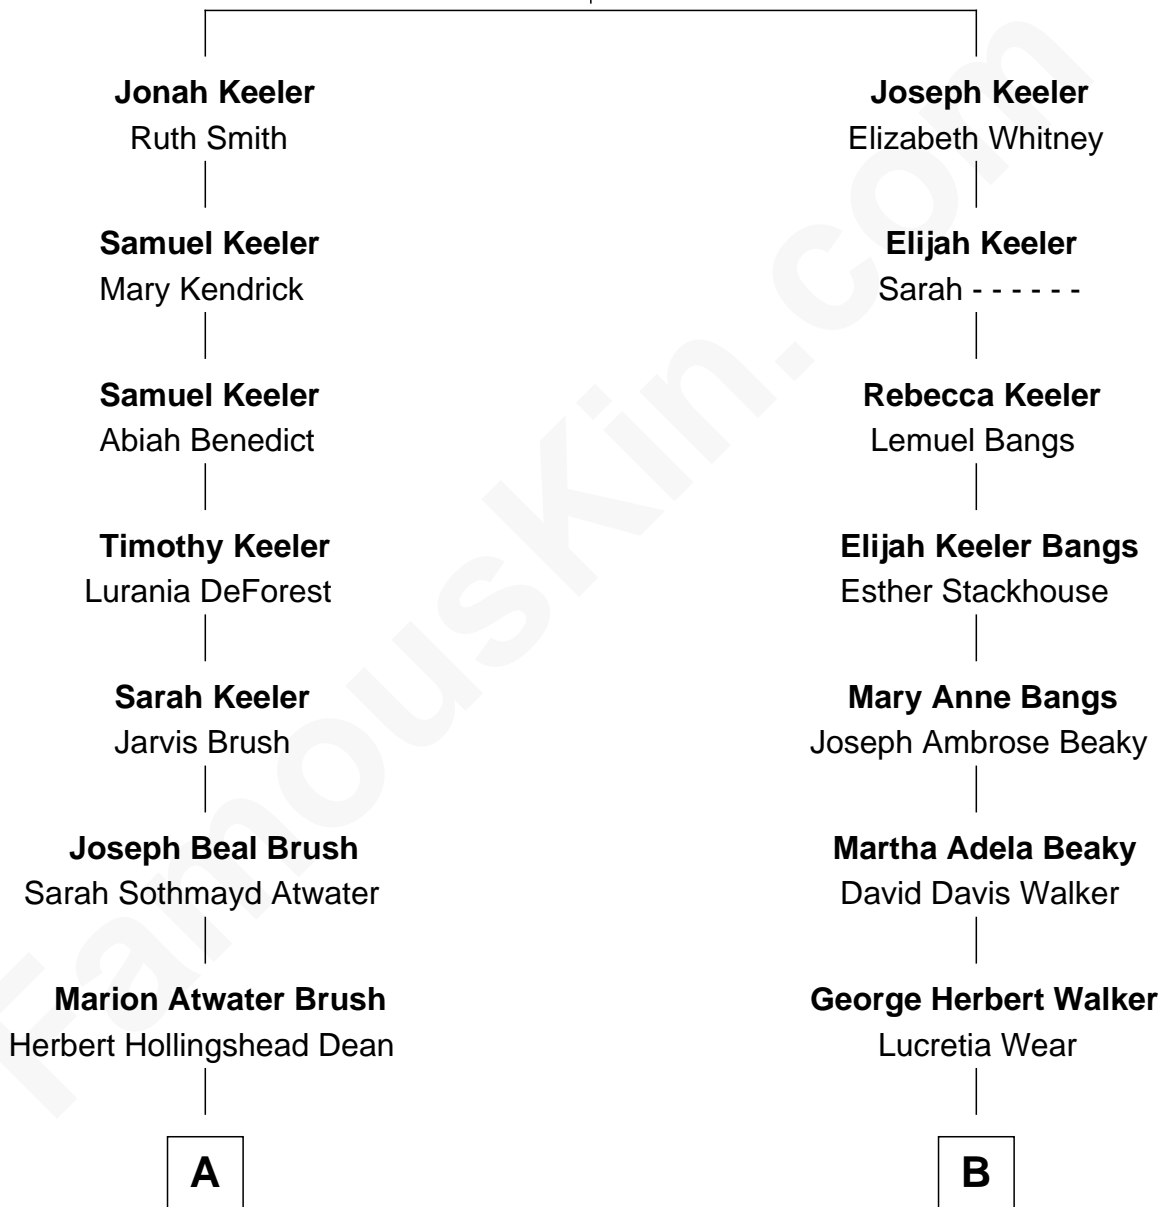

FamousKin.com Relationship Chart of

Howard Dean

79th Governor of Vermont

9th cousin of

Jeb Bush

43rd Governor of Florida

Samuel Keeler

Sarah St. John

A

Howard Brush Dean

Maria Fahys Cook

Howard Brush Dean

Andrea Belden Maitland

Howard Dean

79th Governor of Vermont

B