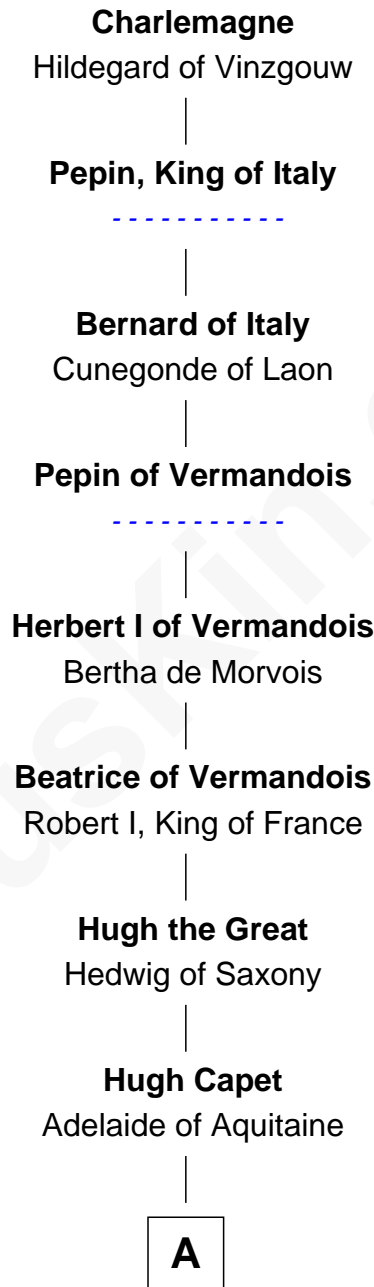

# FamousKin.com Relationship Chart of

**Howard Dean**

*79th Governor of Vermont*

**36th Great-grandson of**

**Charlemagne**

*King of the Franks*

**A**

**Robert II, King of France**

Constance of Arles

**Henry I, King of France**

Anne of Kiev

**Philip I, King of France**

Berthe of Holland

**Louis VI, King of France**

Adelaide de Savoy

**Louis VII, King of France**