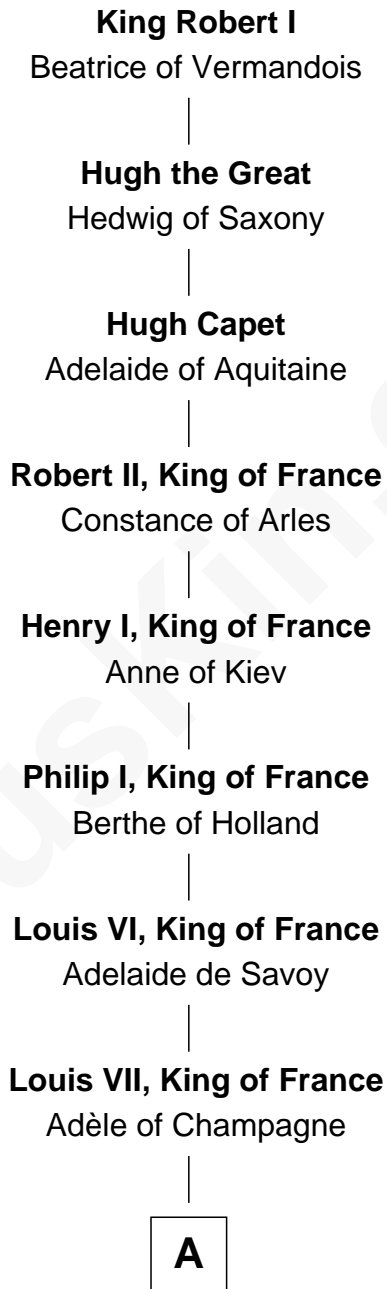

FamousKin.com Relationship Chart of

Howard Dean

79th Governor of Vermont

31st Great-grandson of

King Robert I

King of France

A

Philip II Auguste, King of France