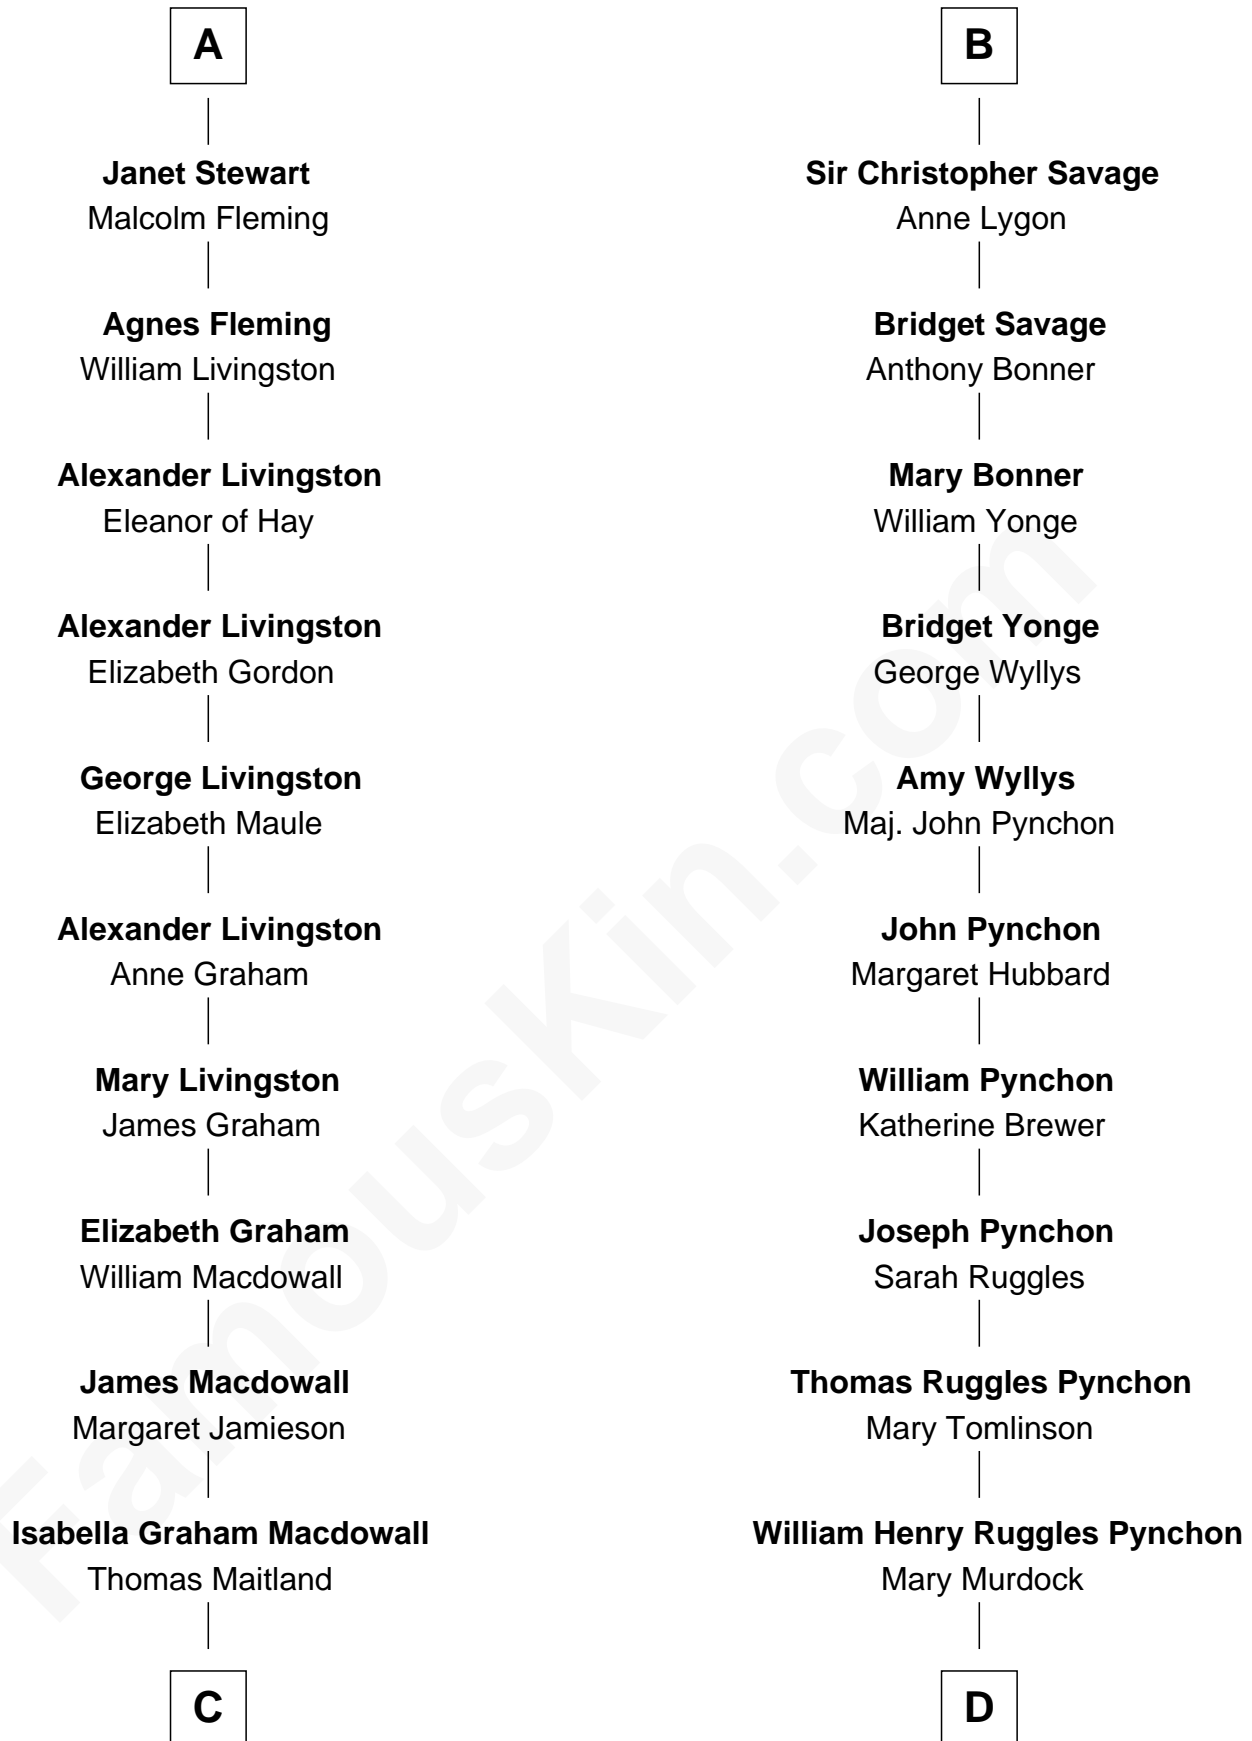

FamousKin.com Relationship Chart of

Howard Dean

79th Governor of Vermont

20th cousin 1 time removed of

Thomas Pynchon

American Novelist

C

James William Maitland

Agnes Jane O'Reilly

Thomas A. Maitland

Helen Abby Van Voorhis

James William Maitland

Sylvia Wigglesworth

Andrea Belden Maitland

Howard Brush Dean

Howard Dean