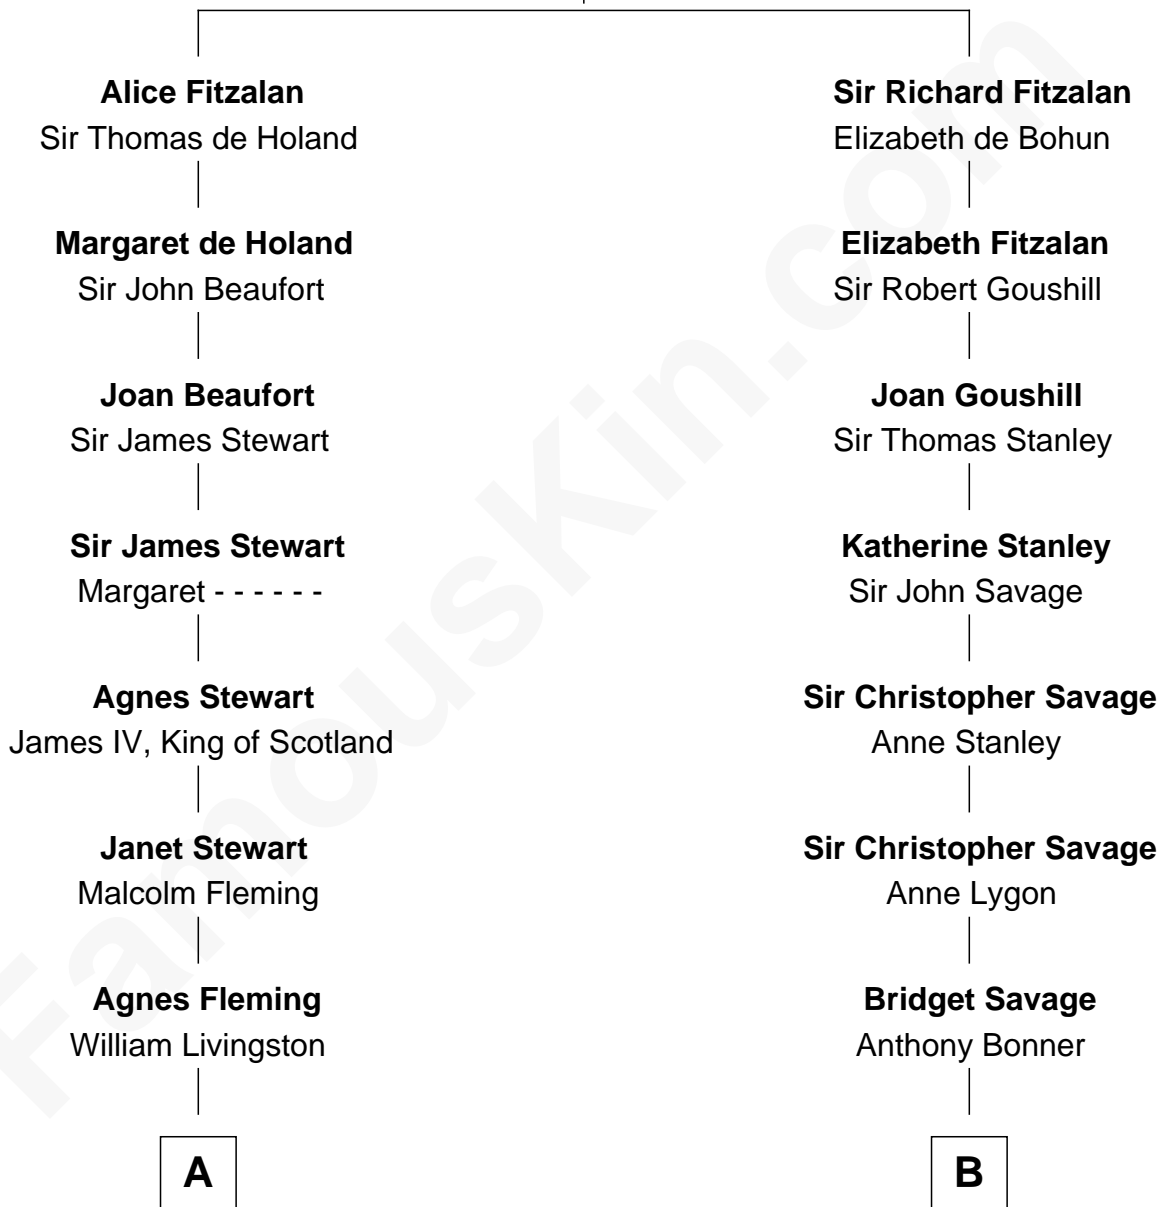

FamousKin.com Relationship Chart of

Howard Dean

79th Governor of Vermont

18th cousin 1 time removed of

Thomas Pynchon

American Novelist

Richard Fitzalan
Eleanor Plantagenet

C

James William Maitland
Sylvia Wigglesworth

Andrea Belden Maitland
Howard Brush Dean

Howard Dean
79th Governor of Vermont

D

Thomas Ruggles Pynchon
Catherine Frances Bennett

Thomas Pynchon
Novelist

FamousKin.com