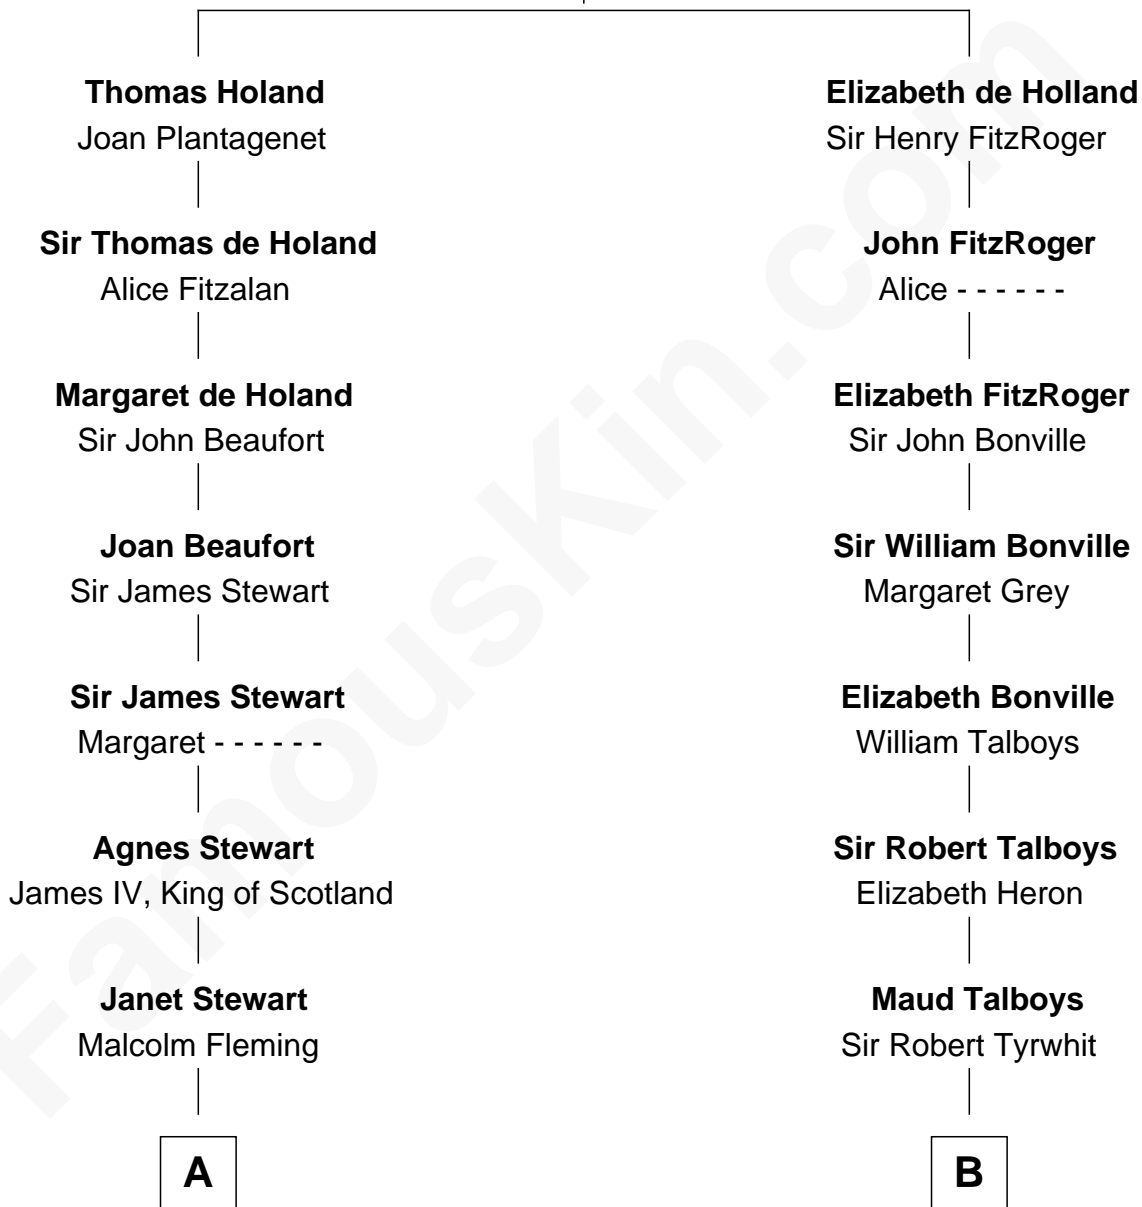

# FamousKin.com Relationship Chart of

**Howard Dean**

*79th Governor of Vermont*

20th cousin of

**Thomas Pynchon**

*American Novelist*

**Sir Robert de Holland**

Maude la Zouche

**C**

**Thomas A. Maitland**  
Helen Abby Van Voorhis

**James William Maitland**  
Sylvia Wigglesworth

**Andrea Belden Maitland**  
Howard Brush Dean

**Howard Dean**  
*79th Governor of Vermont*

**D**

**Annie Payne Cogswell**  
William Lyon Pynchon