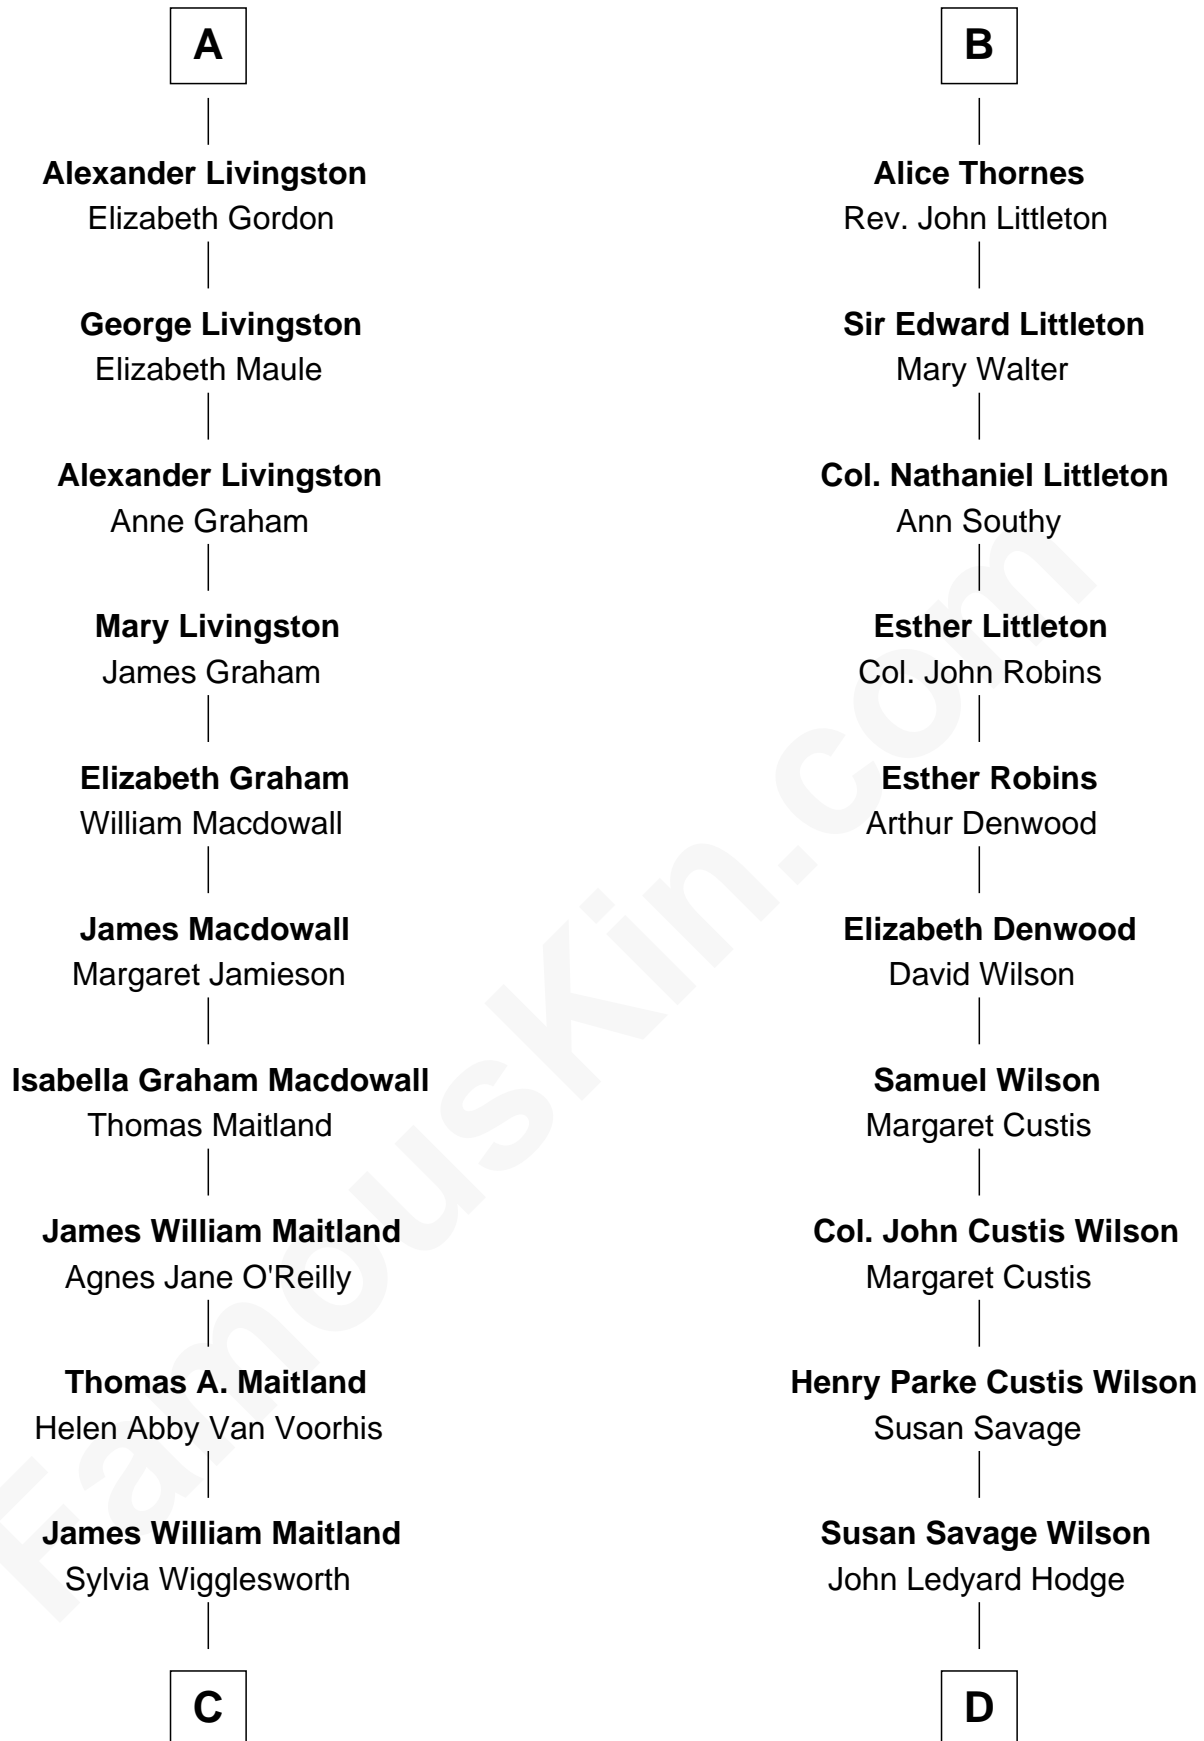

# FamousKin.com Relationship Chart of

**Howard Dean**

*79th Governor of Vermont*

18th cousin 2 times removed of

**Paget Brewster**

*TV Actress*

**John of Gaunt**

*with wife  
Katherine Roet*

**Antigone Plantagenet**  
Henry Grey

**Agnes Stewart**  
James IV, King of Scotland

**Elizabeth Grey**  
Sir Roger Kynaston

**Janet Stewart**  
Malcolm Fleming

**Jane Kynaston**  
Roger Thornes

**Agnes Fleming**  
William Livingston

**John Thornes**  
Elizabeth Astley

**Alexander Livingston**  
Eleanor of Hay

**Richard Thornes**  
-----

**A**

**B**

**C**

**Andrea Belden Maitland**

Howard Brush Dean