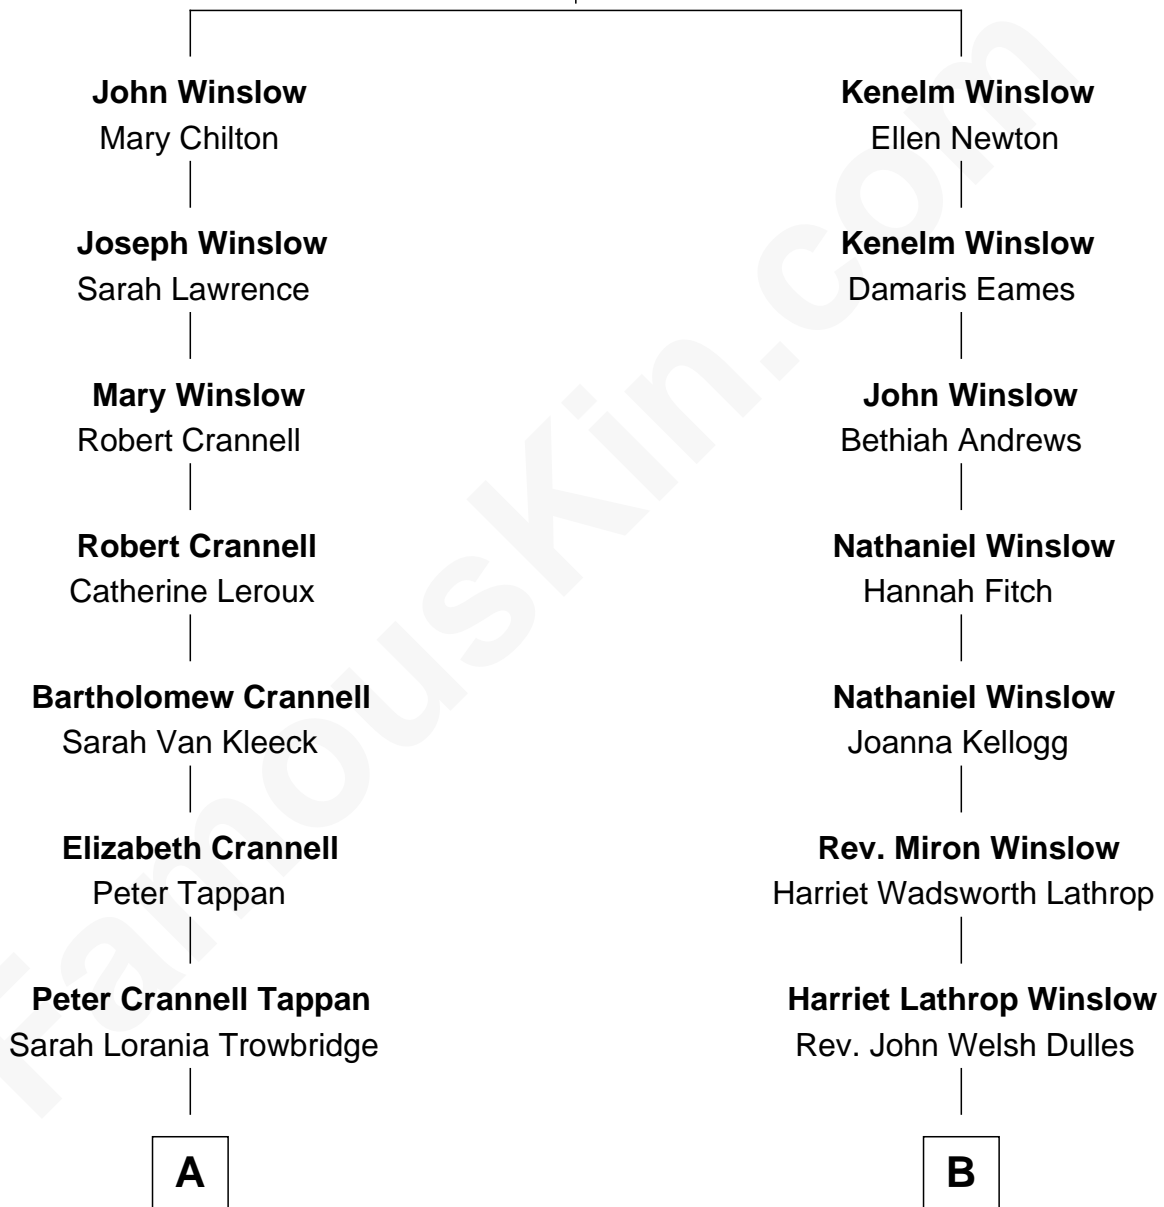

# FamousKin.com Relationship Chart of

**Howard Dean**

*79th Governor of Vermont*

8th cousin 3 times removed of

**Allen Dulles**

*5th Director of the C.I.A.*

**Edward Winslow**

Magdalen Oliver

**A**

**Helen Tappen**  
Bartow White Van Voorhis

**Helen Abby Van Voorhis**  
Thomas A. Maitland

**James William Maitland**  
Sylvia Wigglesworth

**Andrea Belden Maitland**  
Howard Brush Dean

**Howard Dean**  
*79th Governor of Vermont*