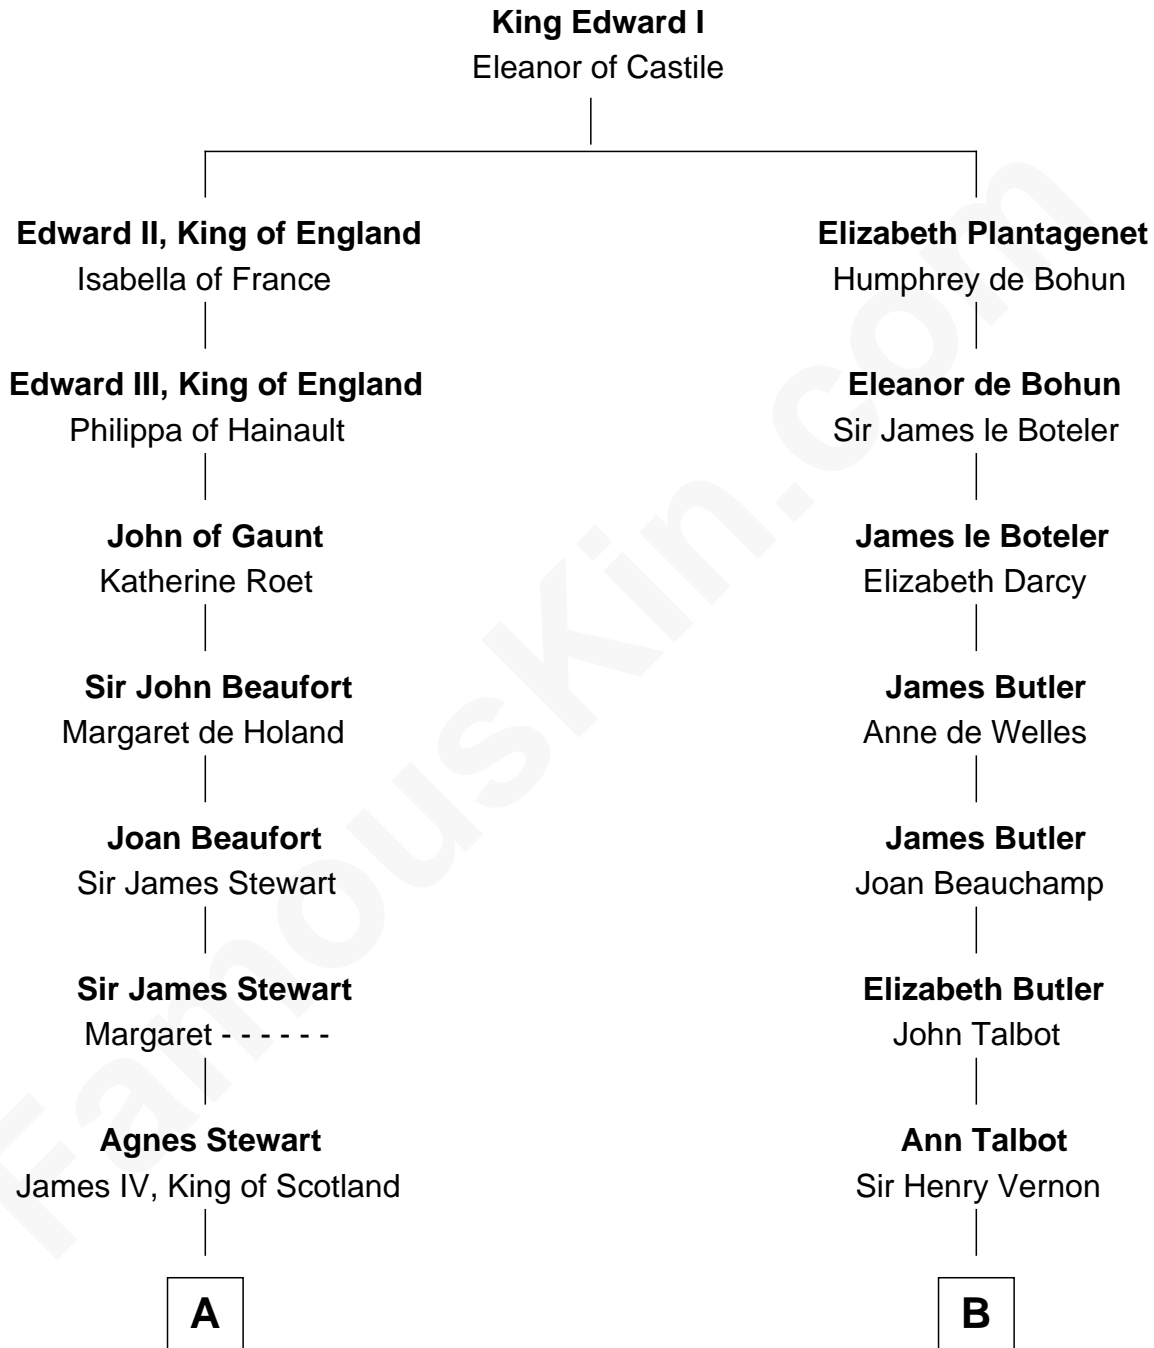

FamousKin.com Relationship Chart of

Howard Dean

79th Governor of Vermont

21st cousin of

Allen Dulles

5th Director of the C.I.A.

C

James William Maitland

Agnes Jane O'Reilly

Thomas A. Maitland

Helen Abby Van Voorhis

James William Maitland

Sylvia Wigglesworth

Andrea Belden Maitland

Howard Brush Dean

Howard Dean