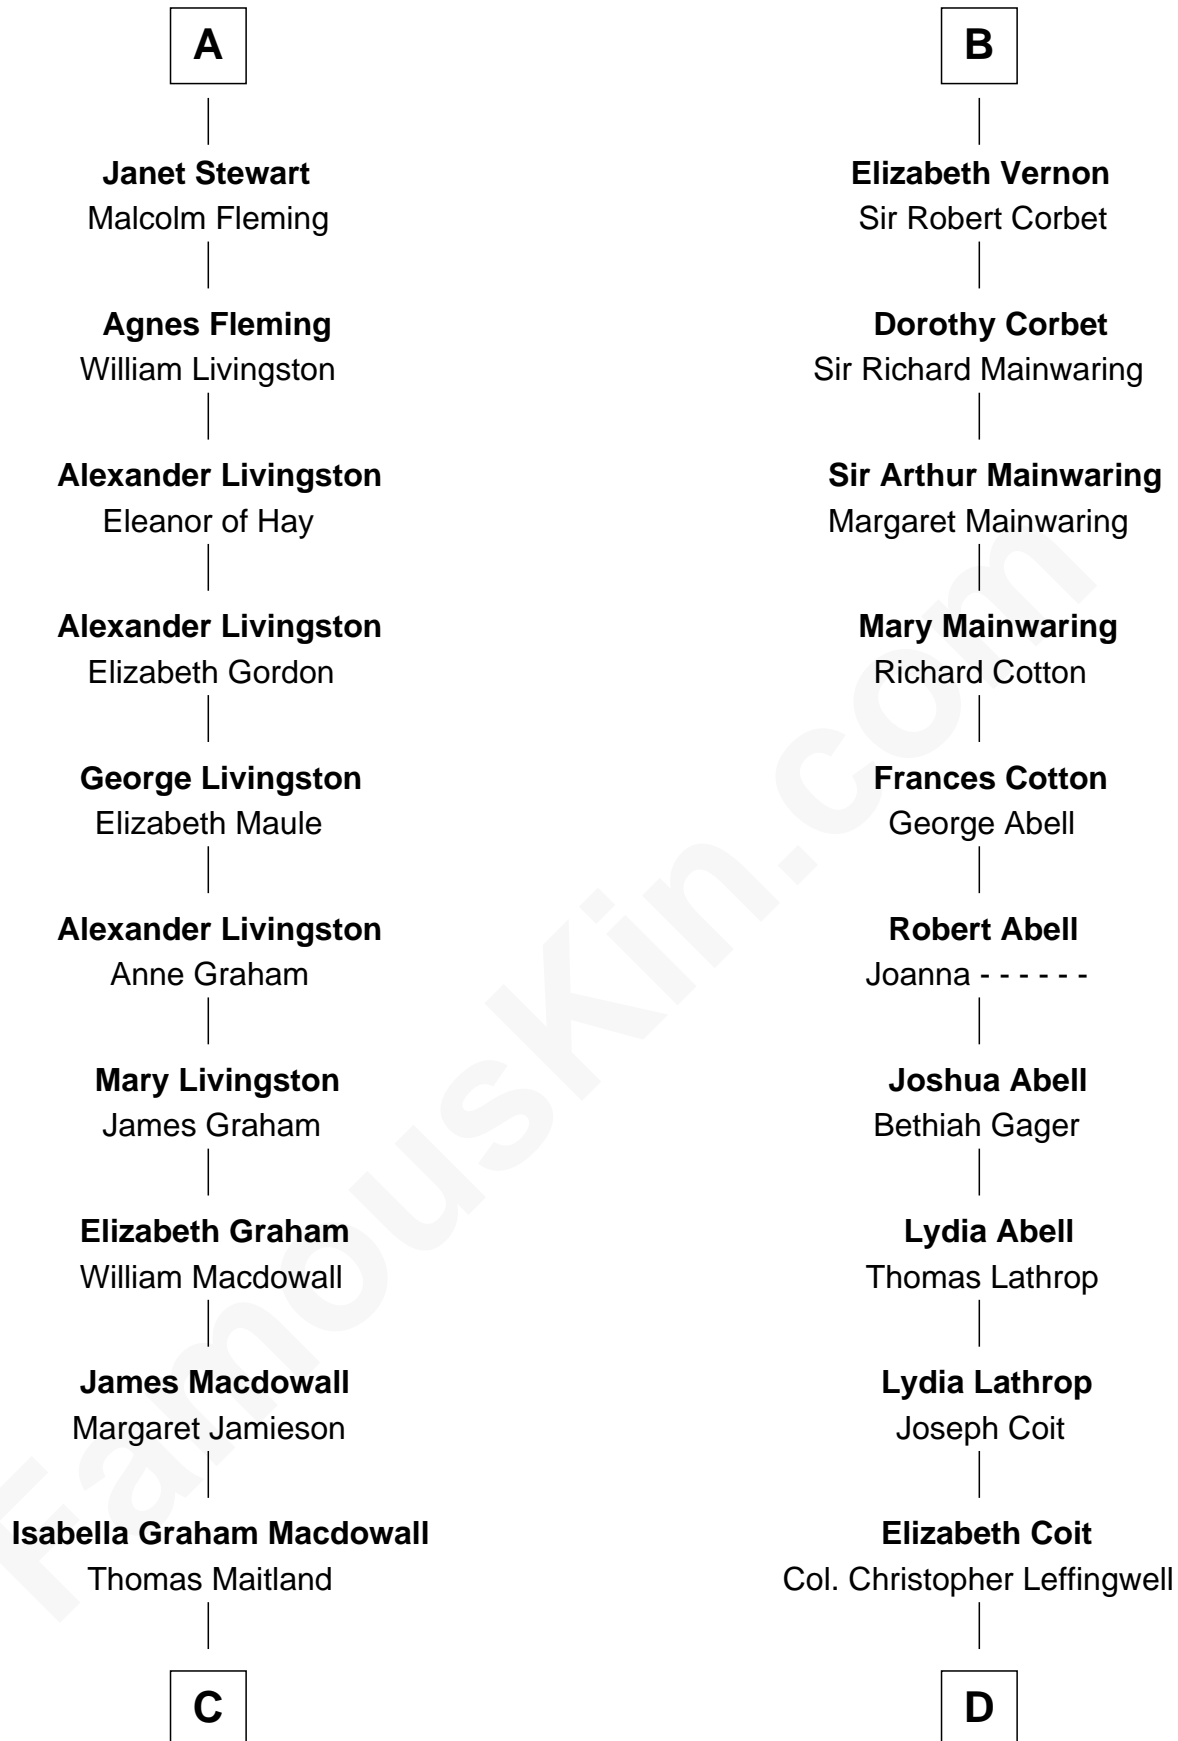

FamousKin.com Relationship Chart of

Howard Dean

79th Governor of Vermont

21st cousin of

Allen Dulles

5th Director of the C.I.A.

C

James William Maitland

Agnes Jane O'Reilly

Thomas A. Maitland

Helen Abby Van Voorhis

James William Maitland

Sylvia Wigglesworth

Andrea Belden Maitland

Howard Brush Dean

Howard Dean