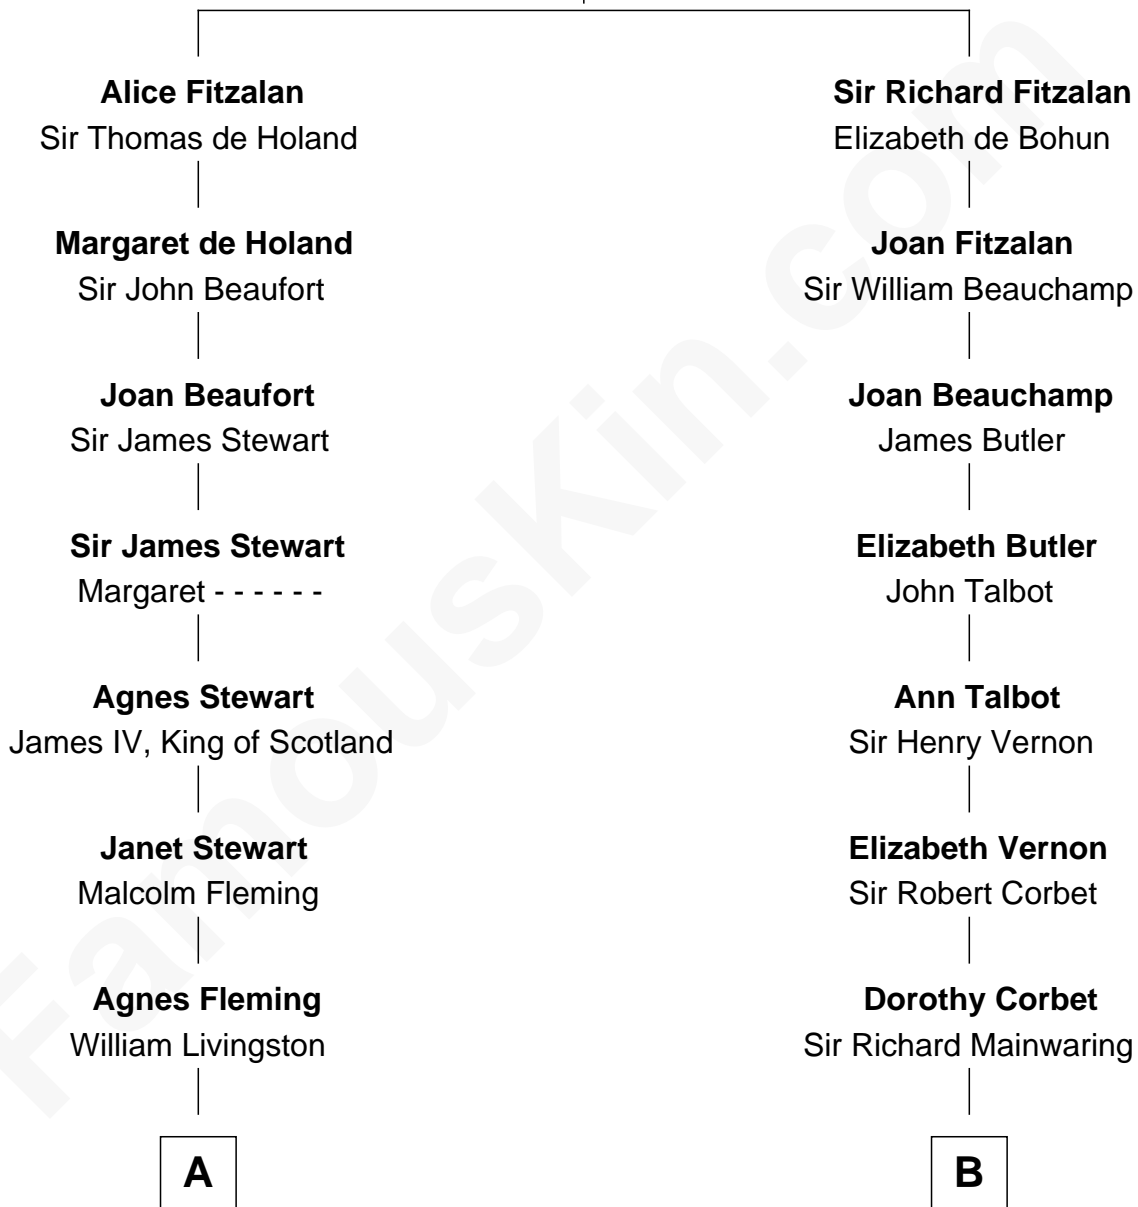

# FamousKin.com Relationship Chart of

**Howard Dean**

*79th Governor of Vermont*

19th cousin of

**Allen Dulles**

*5th Director of the C.I.A.*

**Richard Fitzalan**  
Eleanor Plantagenet

**C**

**James William Maitland**

Sylvia Wigglesworth

**Andrea Belden Maitland**

Howard Brush Dean

**Howard Dean**

*79th Governor of Vermont*

**D**

**Harriet Lathrop Winslow**