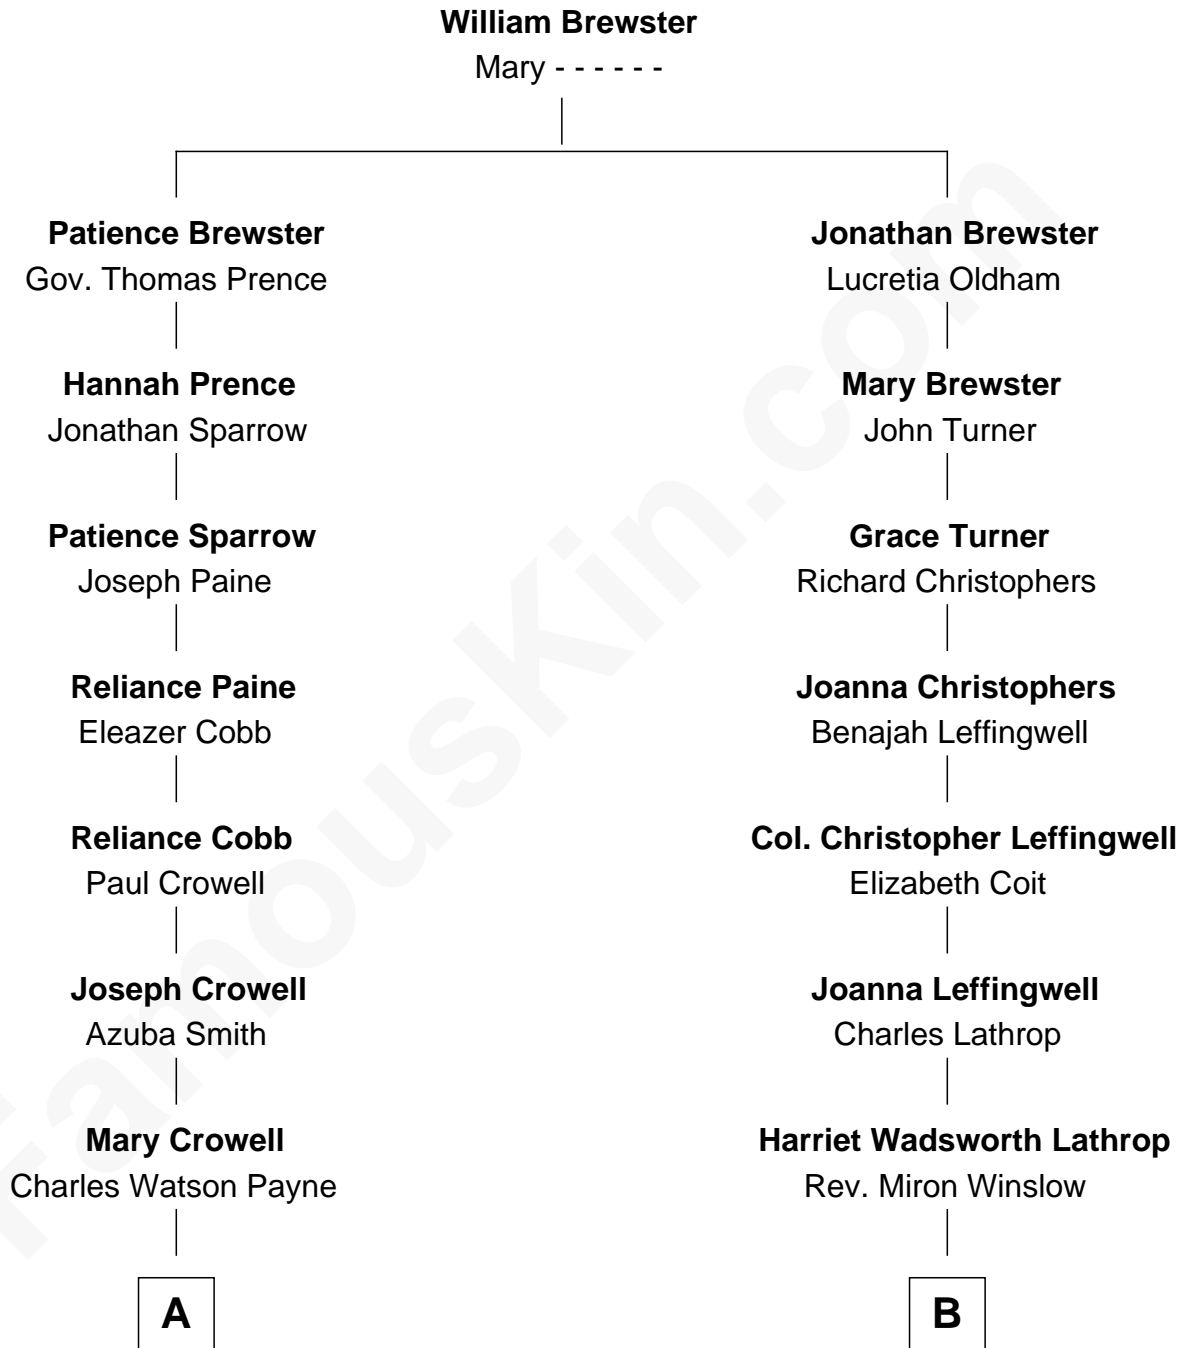

FamousKin.com

Relationship Chart of

Howard Dean

79th Governor of Vermont

9th cousin 3 times removed of

Allen Dulles

5th Director of the C.I.A.

A

Charles Watson Payne
Maria Christiana Hildreth

Maria L'Hommedieu Payne
Joseph Fahys

Lena Marianne Fahys
Henry Francis Cook

Maria Fahys Cook
Howard Brush Dean

Howard Brush Dean
Andrea Belden Maitland

Howard Dean
79th Governor of Vermont