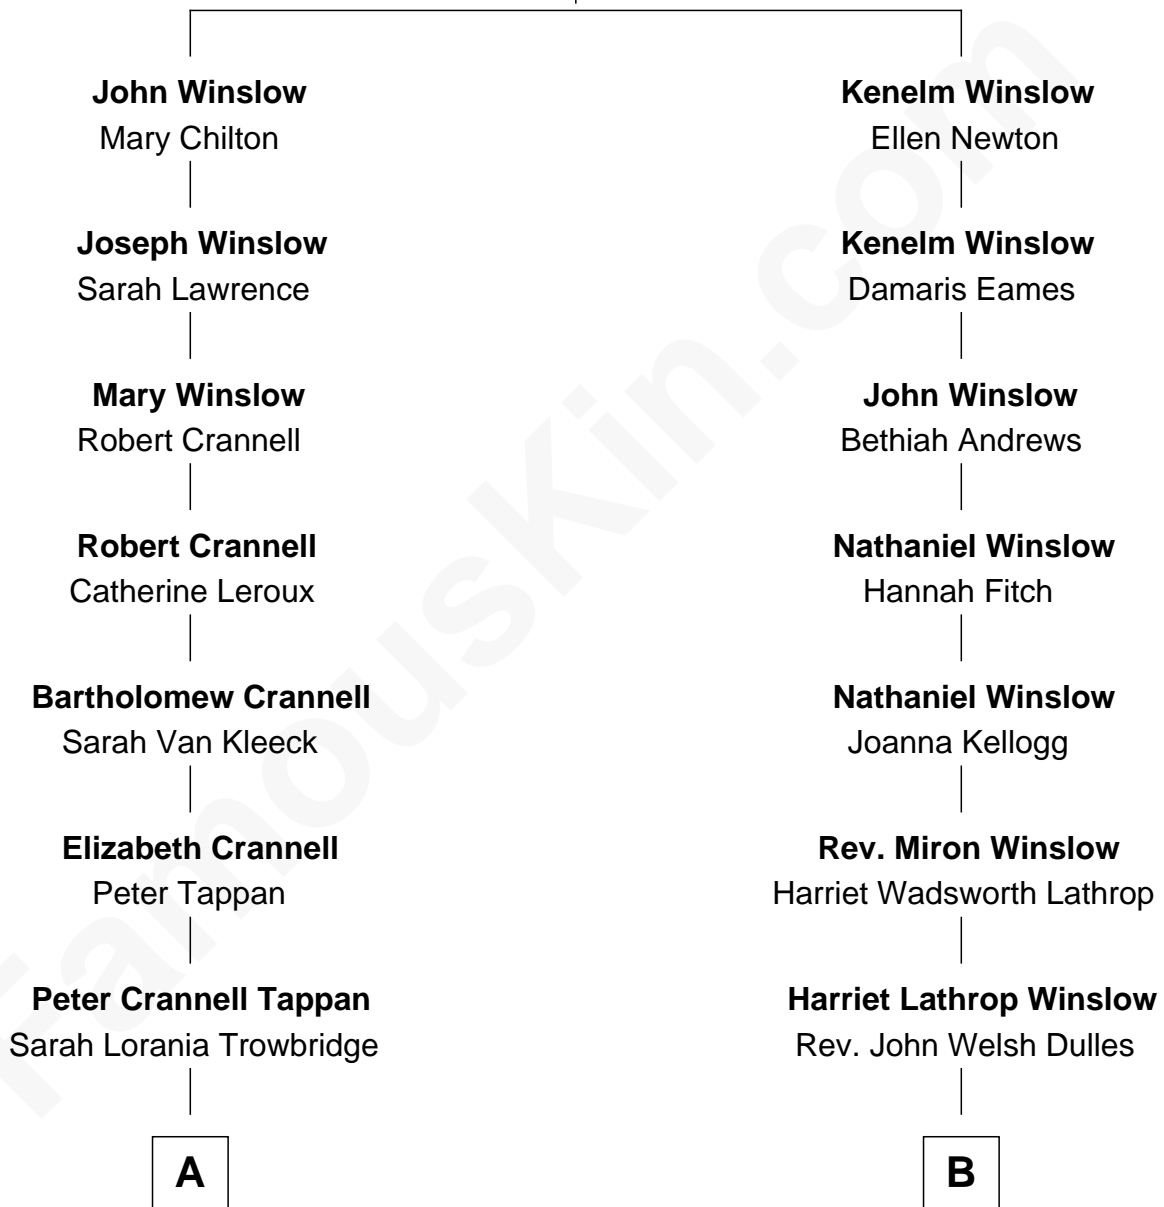

FamousKin.com Relationship Chart of

Howard Dean

79th Governor of Vermont

8th cousin 3 times removed of

John Foster Dulles

52nd U.S. Secretary of State

Edward Winslow
Magdalen Oliver

A

Helen Tappen
Bartow White Van Voorhis

Helen Abby Van Voorhis
Thomas A. Maitland

James William Maitland
Sylvia Wigglesworth

Andrea Belden Maitland
Howard Brush Dean

Howard Dean
79th Governor of Vermont

B

Allen Macy Dulles
Edith Foster