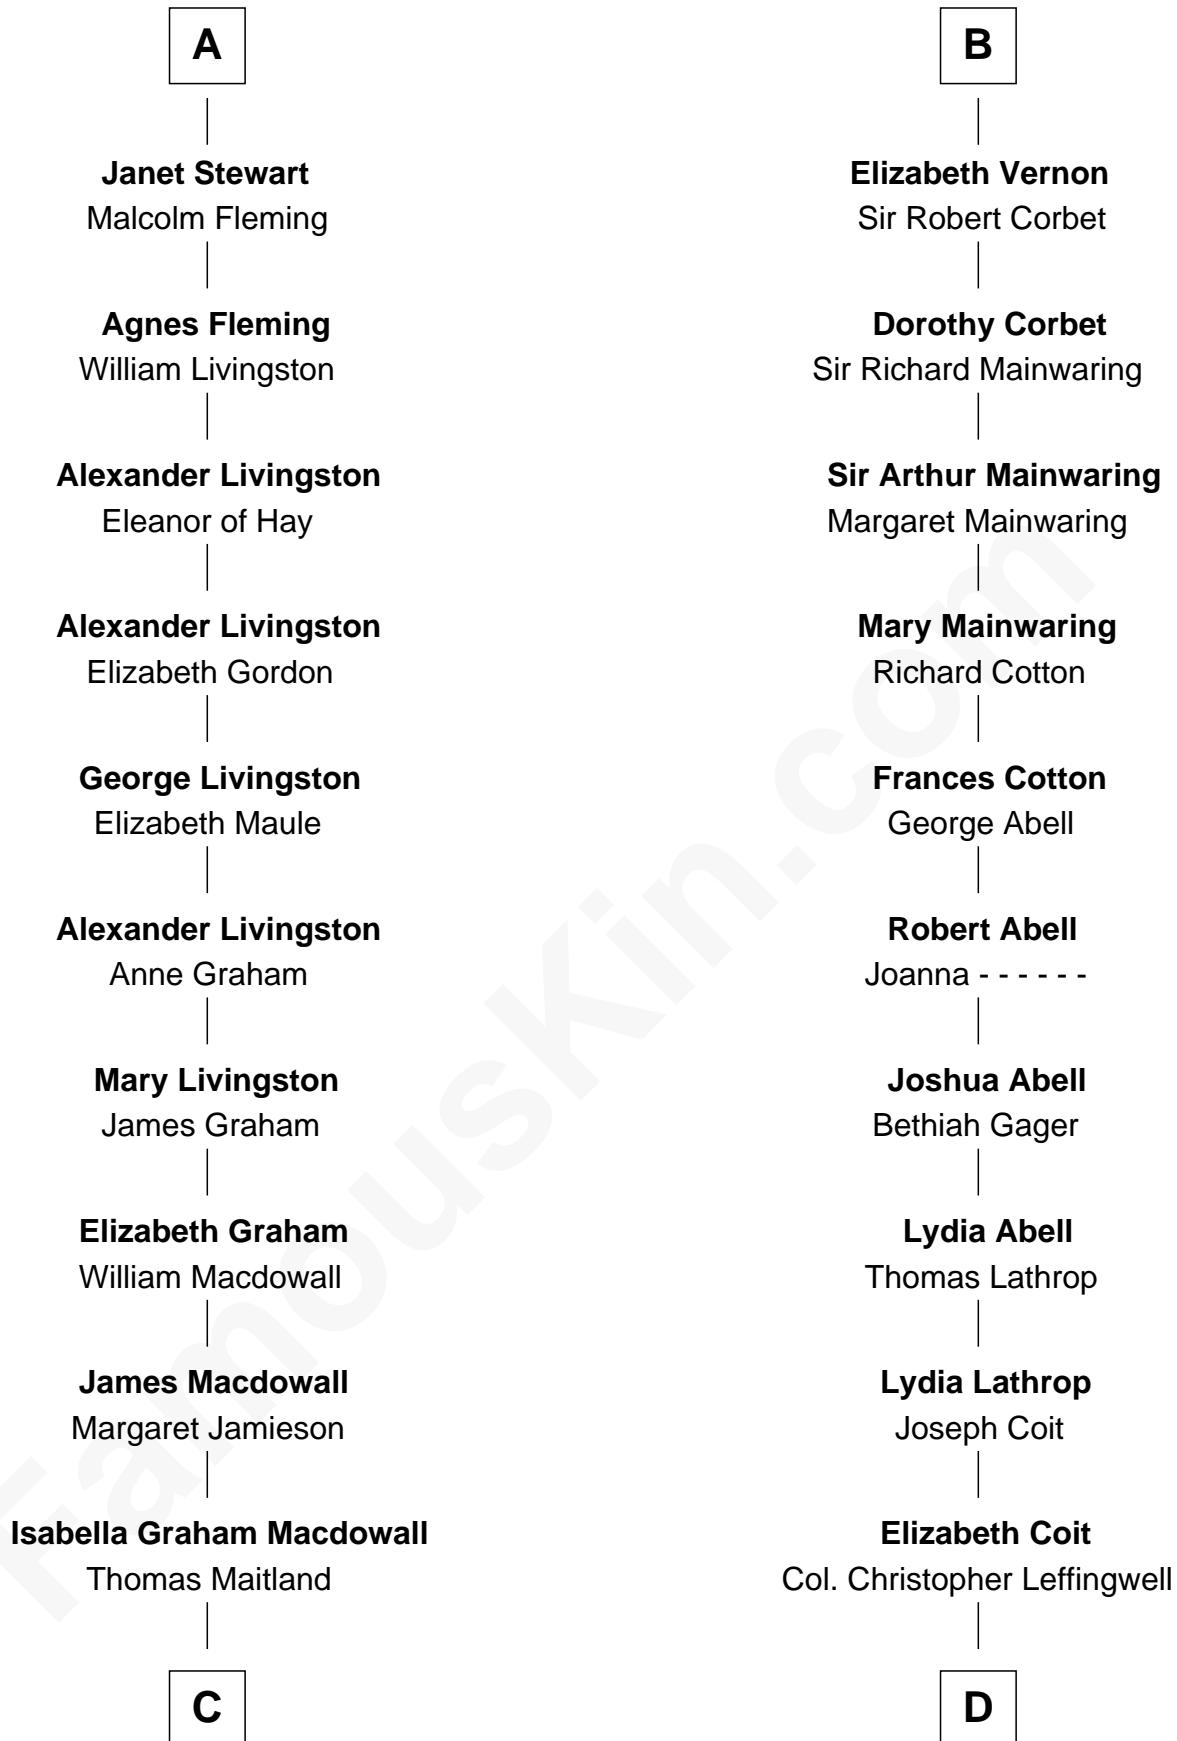

# FamousKin.com Relationship Chart of

**Howard Dean**

*79th Governor of Vermont*

**21st cousin of**

**John Foster Dulles**

*52nd U.S. Secretary of State*

**C**

**James William Maitland**

Agnes Jane O'Reilly

**Thomas A. Maitland**

Helen Abby Van Voorhis

**James William Maitland**

Sylvia Wigglesworth

**Andrea Belden Maitland**

Howard Brush Dean

**Howard Dean**