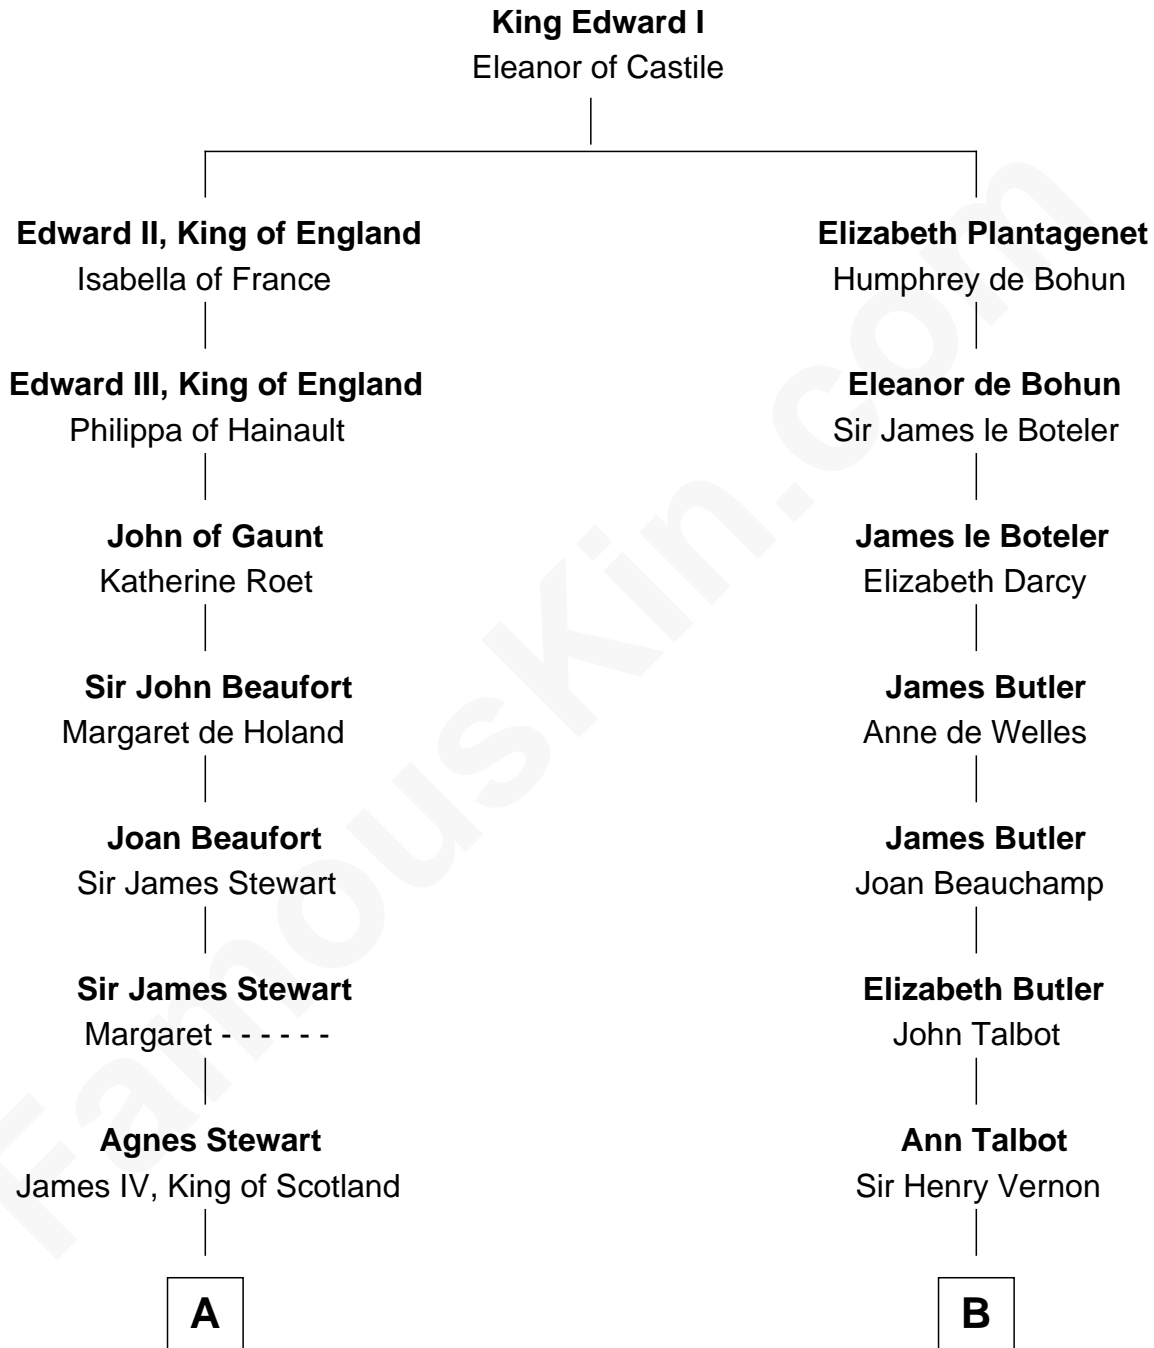

# FamousKin.com Relationship Chart of

**Howard Dean**

*79th Governor of Vermont*

**21st cousin of**

**John Foster Dulles**

*52nd U.S. Secretary of State*

**C**

**James William Maitland**

Agnes Jane O'Reilly

**Thomas A. Maitland**

Helen Abby Van Voorhis

**James William Maitland**

Sylvia Wigglesworth

**Andrea Belden Maitland**

Howard Brush Dean

**Howard Dean**