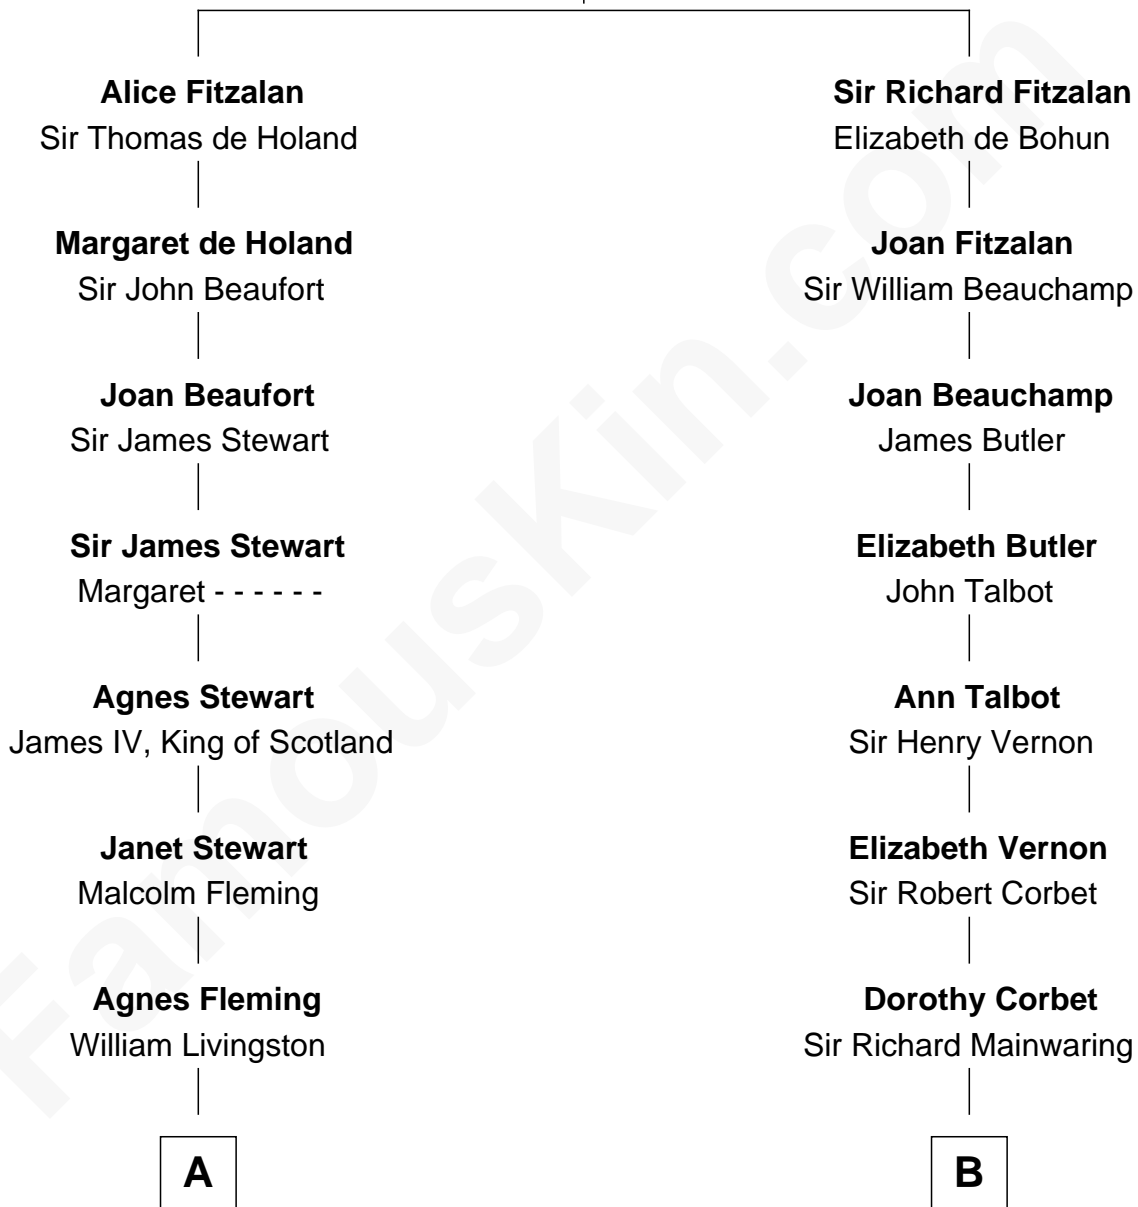

# FamousKin.com Relationship Chart of

**Howard Dean**

*79th Governor of Vermont*

19th cousin of

**John Foster Dulles**

*52nd U.S. Secretary of State*

**Richard Fitzalan**  
Eleanor Plantagenet

**C**

**James William Maitland**

Sylvia Wigglesworth

**Andrea Belden Maitland**

Howard Brush Dean

**Howard Dean**

*79th Governor of Vermont*

**D**

**Harriet Lathrop Winslow**

Rev. John Welsh Dulles

**Allen Macy Dulles**

Edith Foster

**John Foster Dulles**

*52nd U.S. Secretary of State*

FamousKin.com