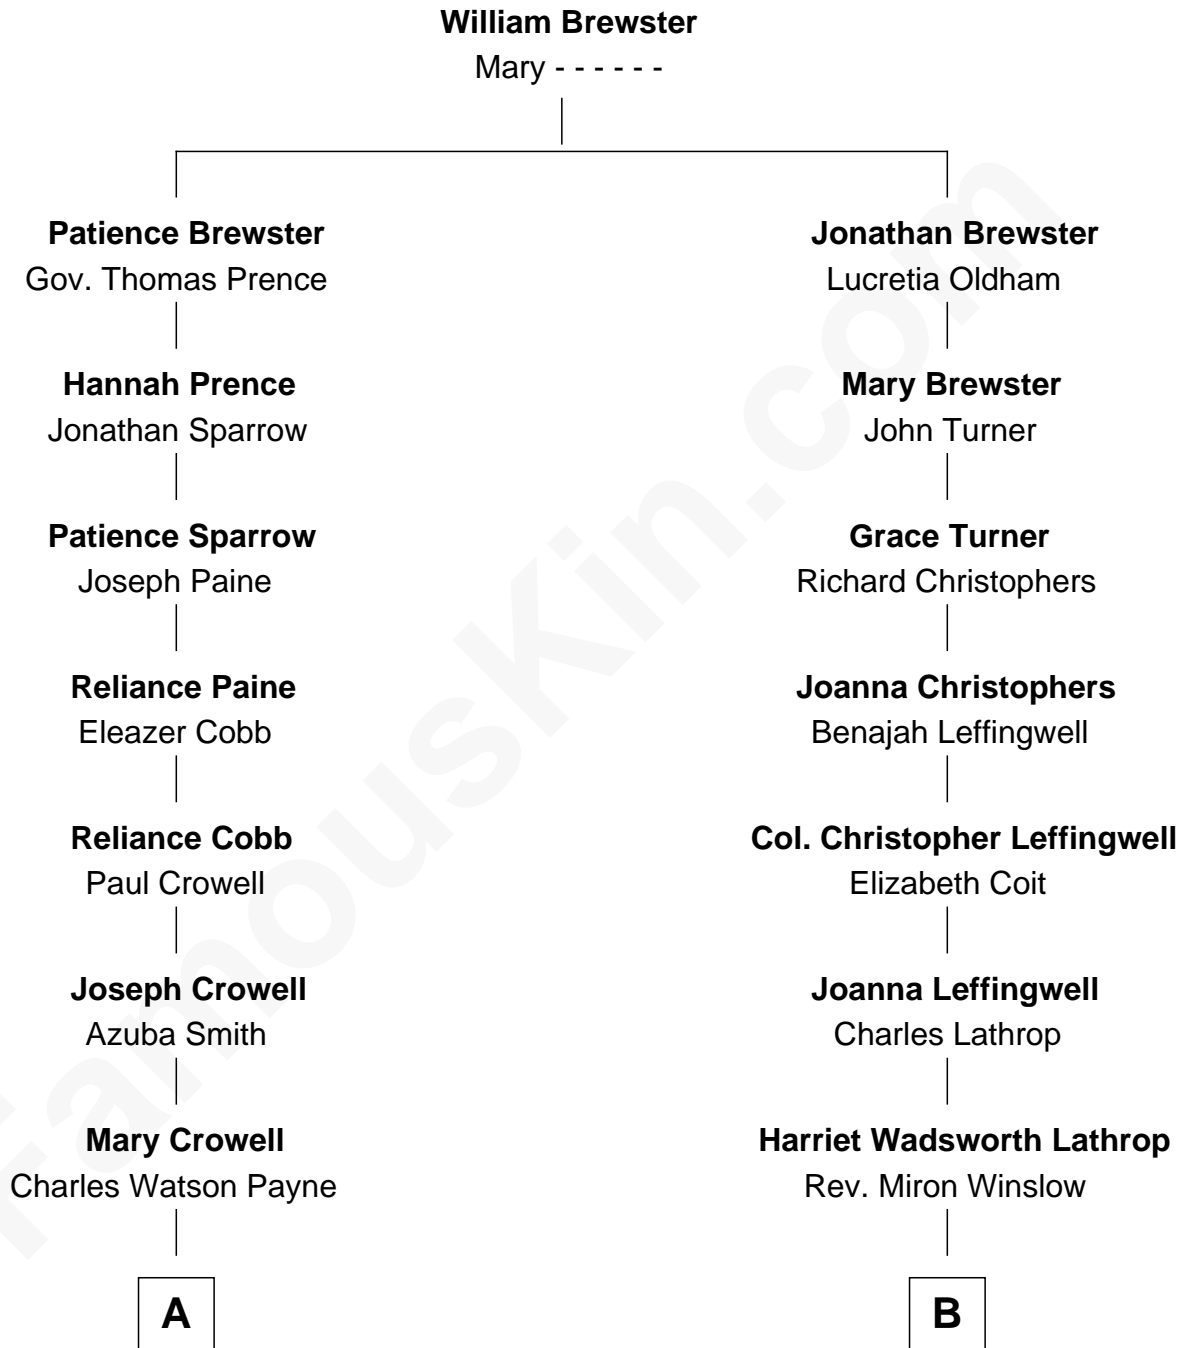

FamousKin.com

Relationship Chart of

Howard Dean

79th Governor of Vermont

9th cousin 3 times removed of

John Foster Dulles

52nd U.S. Secretary of State