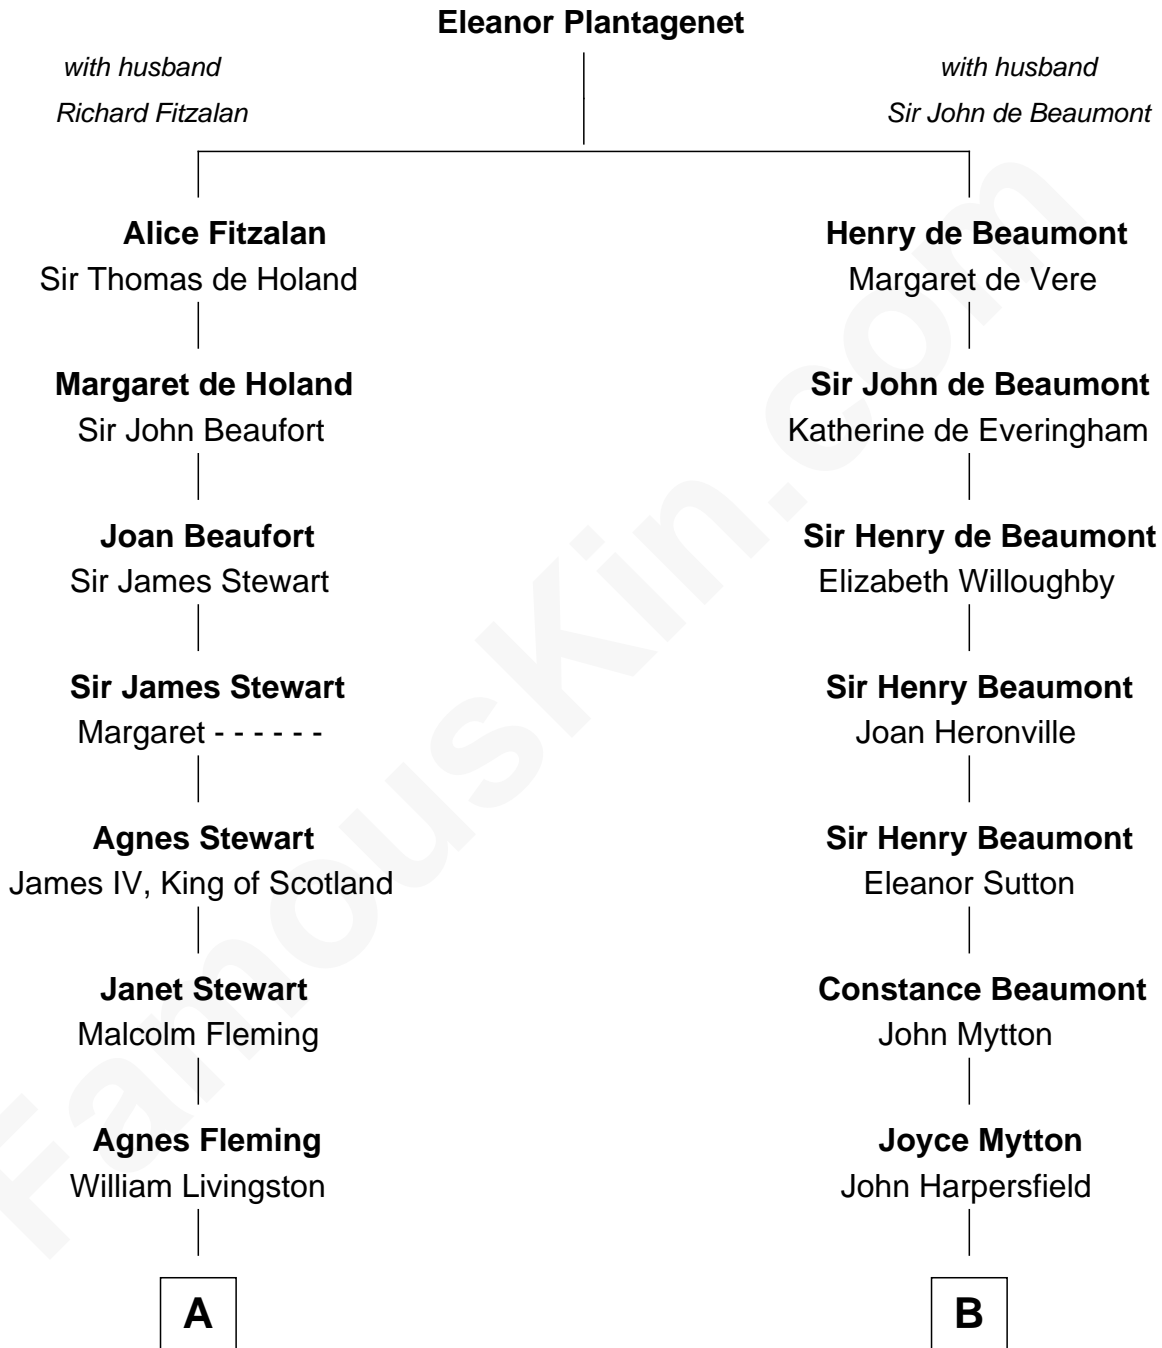

FamousKin.com Relationship Chart of

Howard Dean

79th Governor of Vermont

19th cousin 2 times removed of

Chevy Chase

Comedian, Actor and Writer

C

James William Maitland

Sylvia Wigglesworth

Andrea Belden Maitland

Howard Brush Dean

Howard Dean

79th Governor of Vermont

D

Sarah Tennyry Baker

Col. Lyne Shackelford Metcalfe