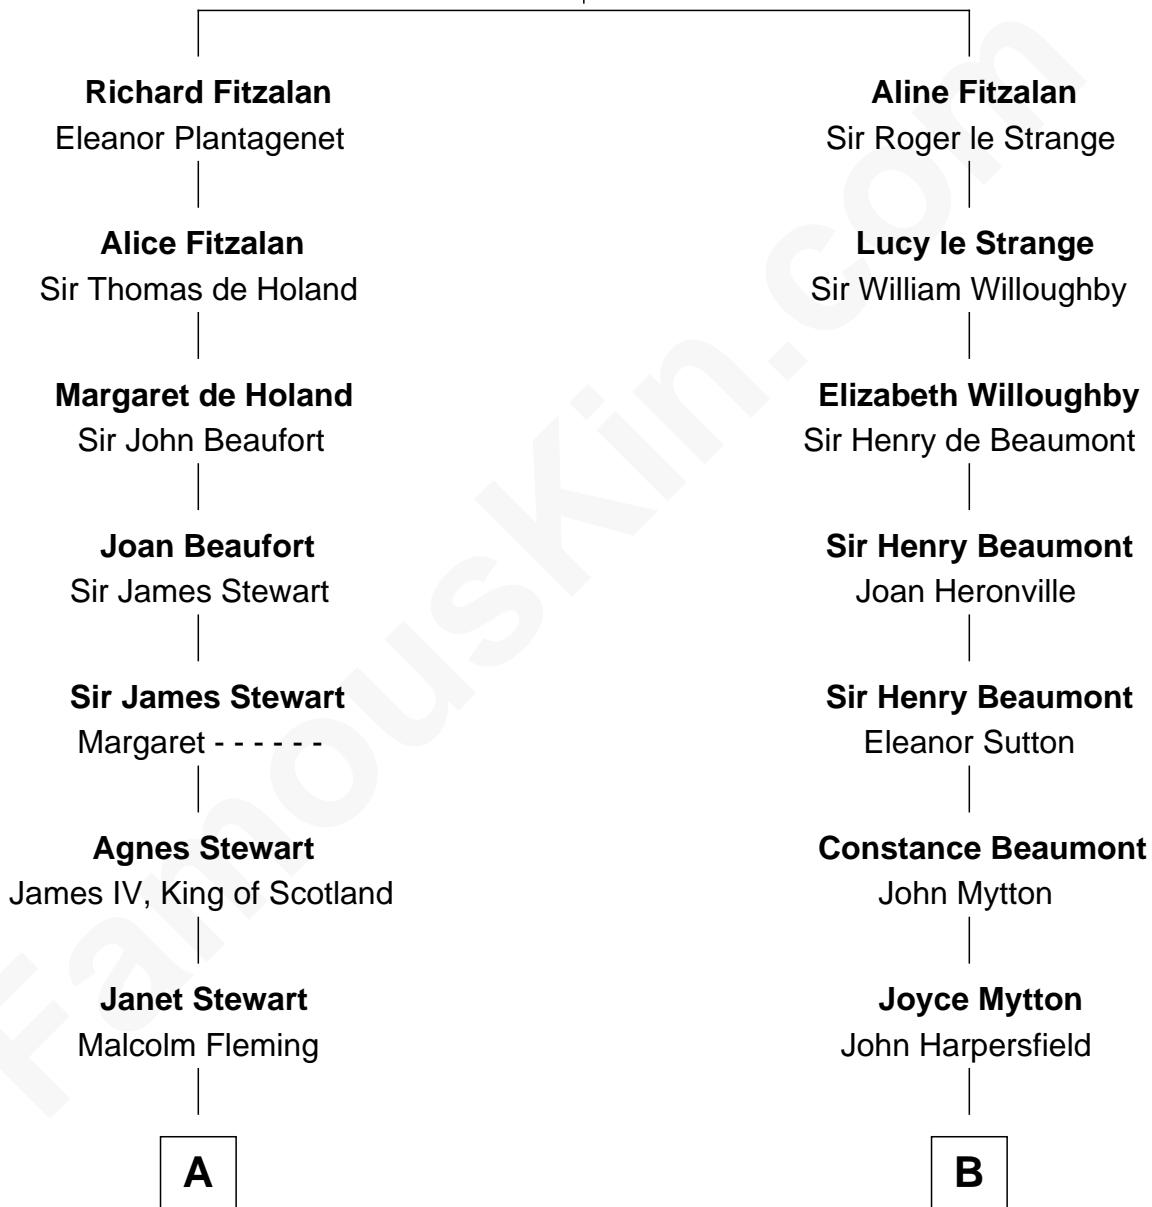

FamousKin.com Relationship Chart of

Howard Dean

79th Governor of Vermont

20th cousin 1 time removed of

Chevy Chase

Comedian, Actor and Writer

Edmund Fitzalan

Alice de Warenne

C

Thomas A. Maitland
Helen Abby Van Voorhis

James William Maitland
Sylvia Wigglesworth

Andrea Belden Maitland
Howard Brush Dean

Howard Dean
79th Governor of Vermont

D

Sarah Tenney Baker
Col. Lyne Shackelford Metcalfe