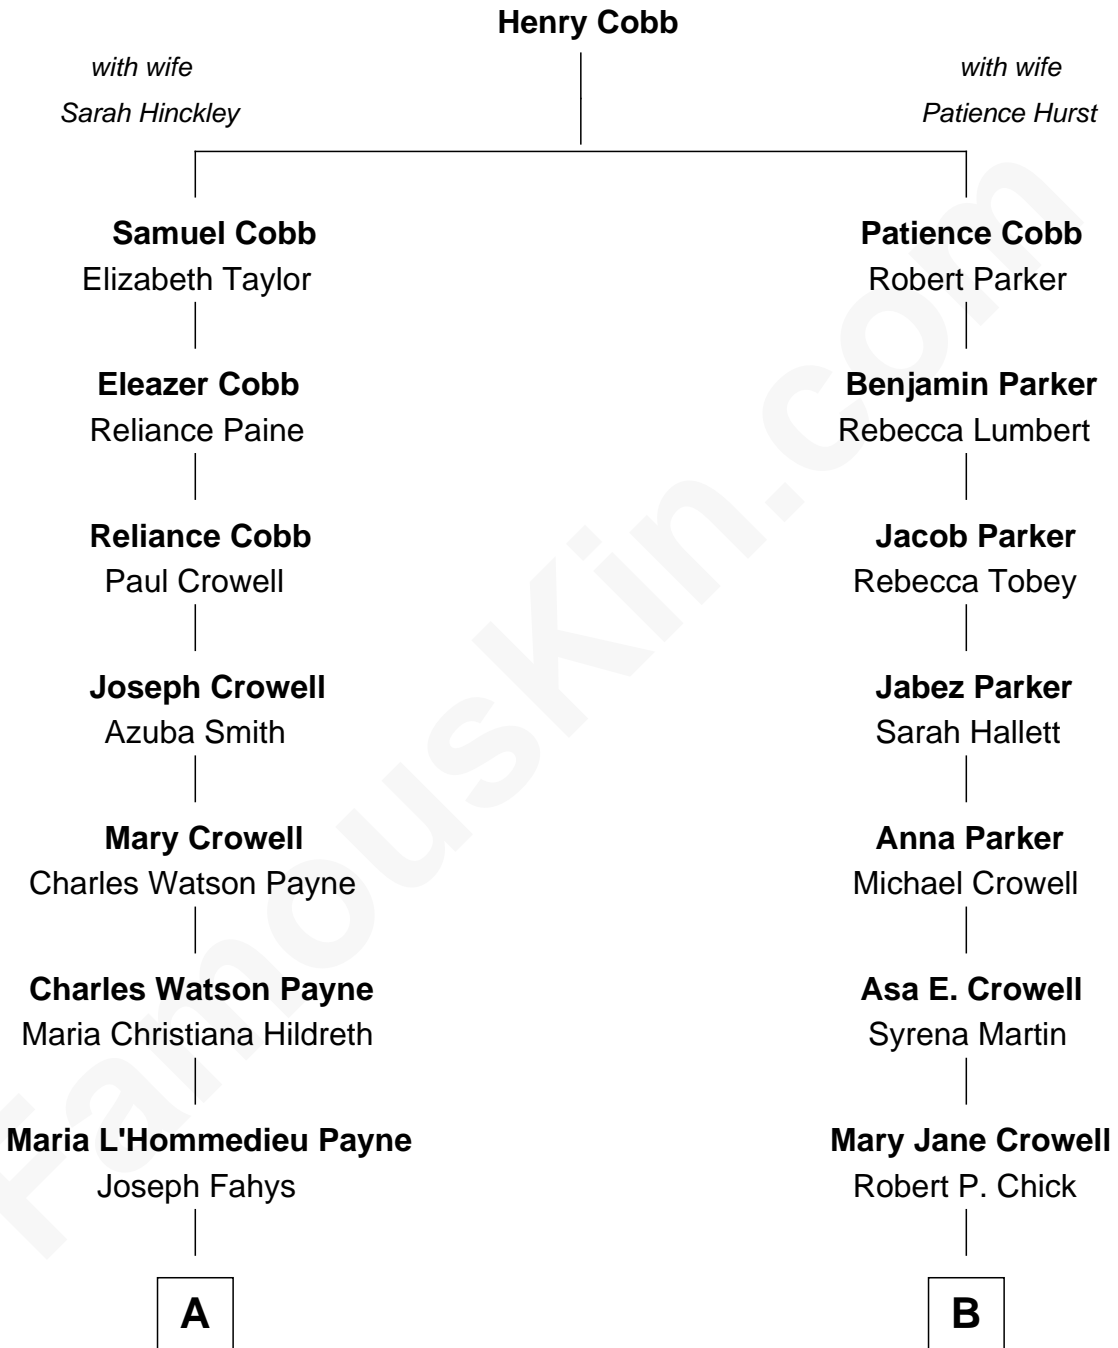

FamousKin.com Relationship Chart of

Howard Dean

79th Governor of Vermont

10th cousin 1 time removed of

Seth MacFarlane

Actor, Animator, Writer and Producer

A

Lena Marianne Fahys

Henry Francis Cook

Maria Fahys Cook

Howard Brush Dean

Howard Brush Dean

Andrea Belden Maitland

Howard Dean

79th Governor of Vermont

B