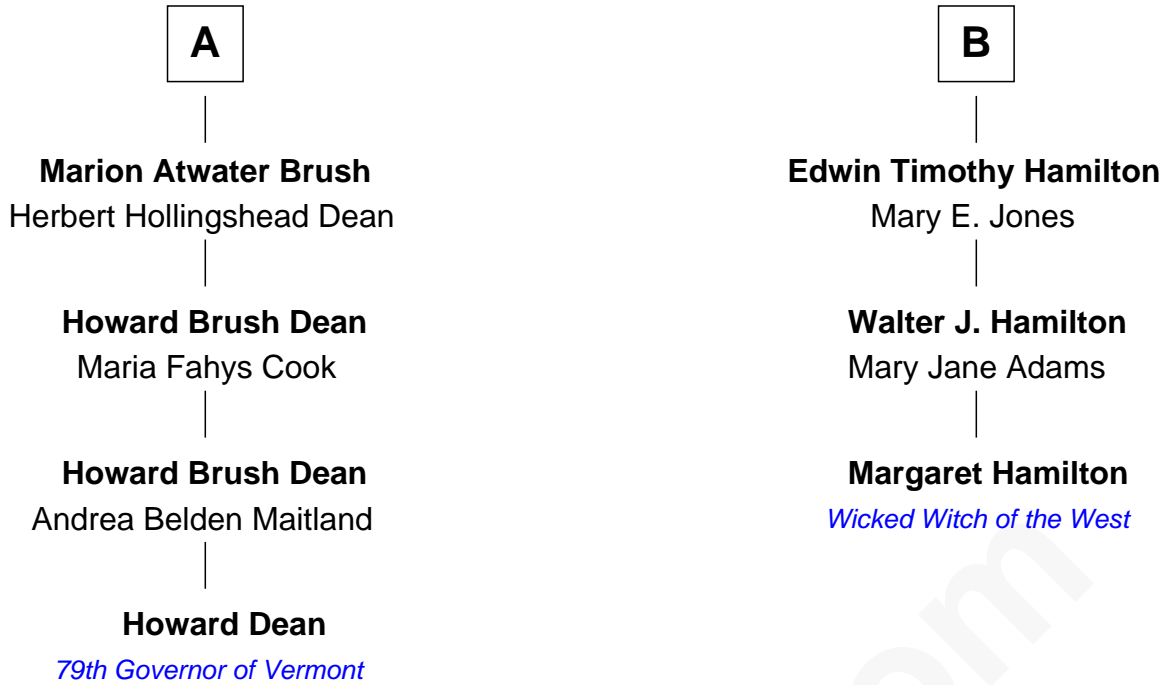

# FamousKin.com Relationship Chart of

**Howard Dean**

*79th Governor of Vermont*

9th cousin 1 time removed of

**Margaret Hamilton**

*Wicked Witch of the West in The Wizard of OZ*

**Matthew Marvin**

*with wife  
Alice - - - - -*

**Mary Marvin**

Richard Bushnell

**Joseph Bushnell**

Mary Leffingwell

**Mary Bushnell**

Elijah Brainerd

**Elijah Brainerd**

Phebe - - - - -

**Elisha Brainerd**

Martha Hubbard

**Amos Brainerd**

Rachel Brainerd

**Salinda Brainerd**

Justus Hamilton

**B**

FamousKin.com