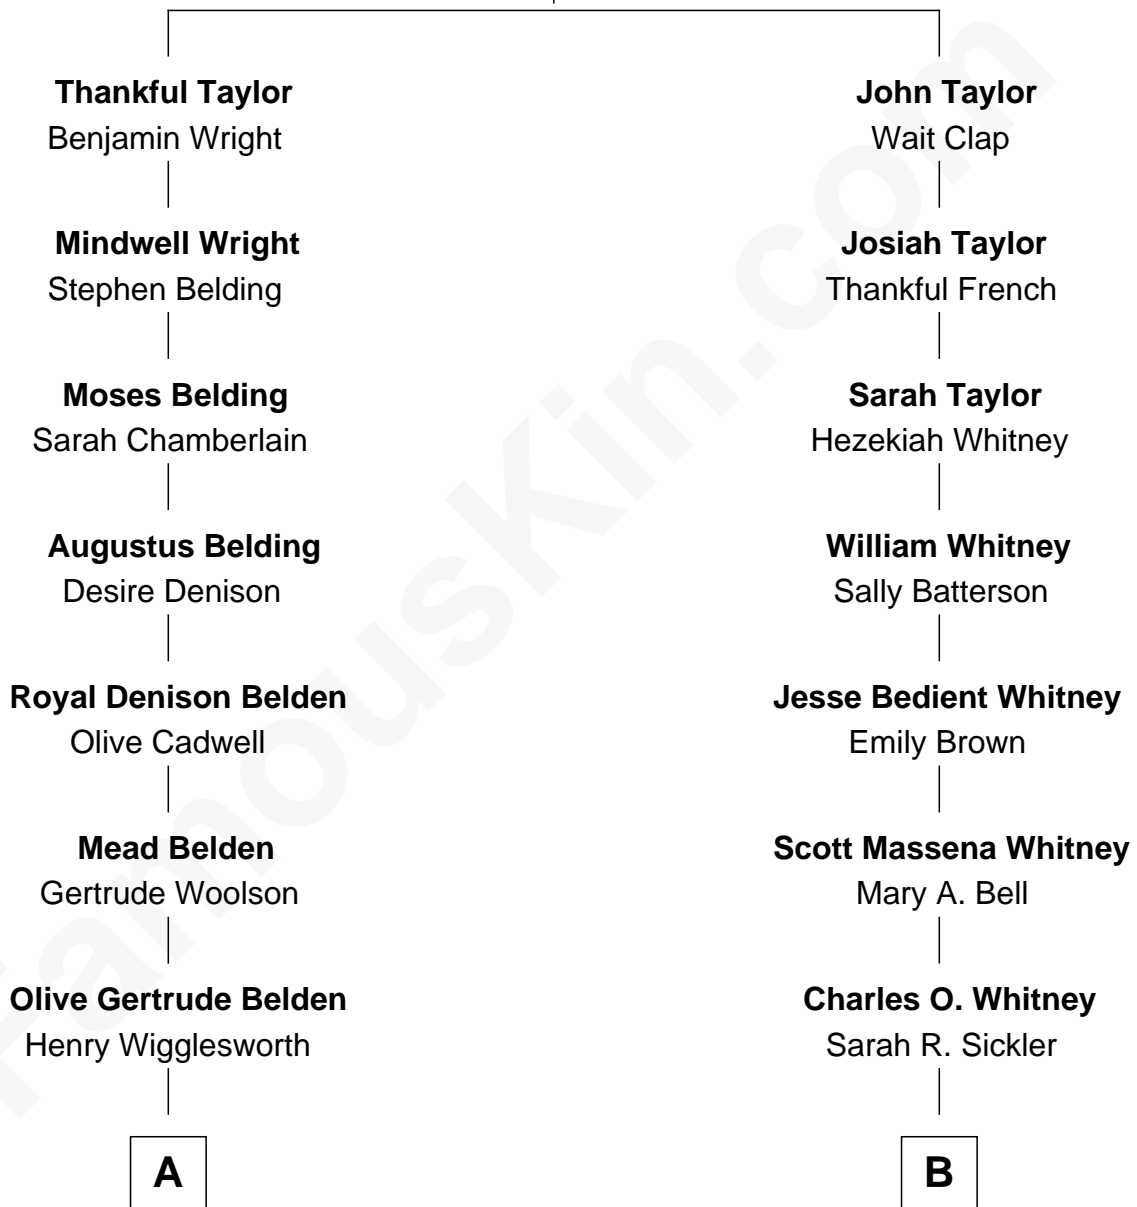

FamousKin.com Relationship Chart of

Howard Dean

79th Governor of Vermont

9th cousin of

Mike Huckabee

44th Governor of Arkansas

John Taylor
Thankful Woodward

A

Sylvia Wigglesworth
James William Maitland

Andrea Belden Maitland
Howard Brush Dean

Howard Dean
79th Governor of Vermont

B

Eva Lorena Whitney
William Thomas Elder

Mae Elder
Dorsey Wiles Huckabee

Mike Huckabee
44th Governor of Arkansas