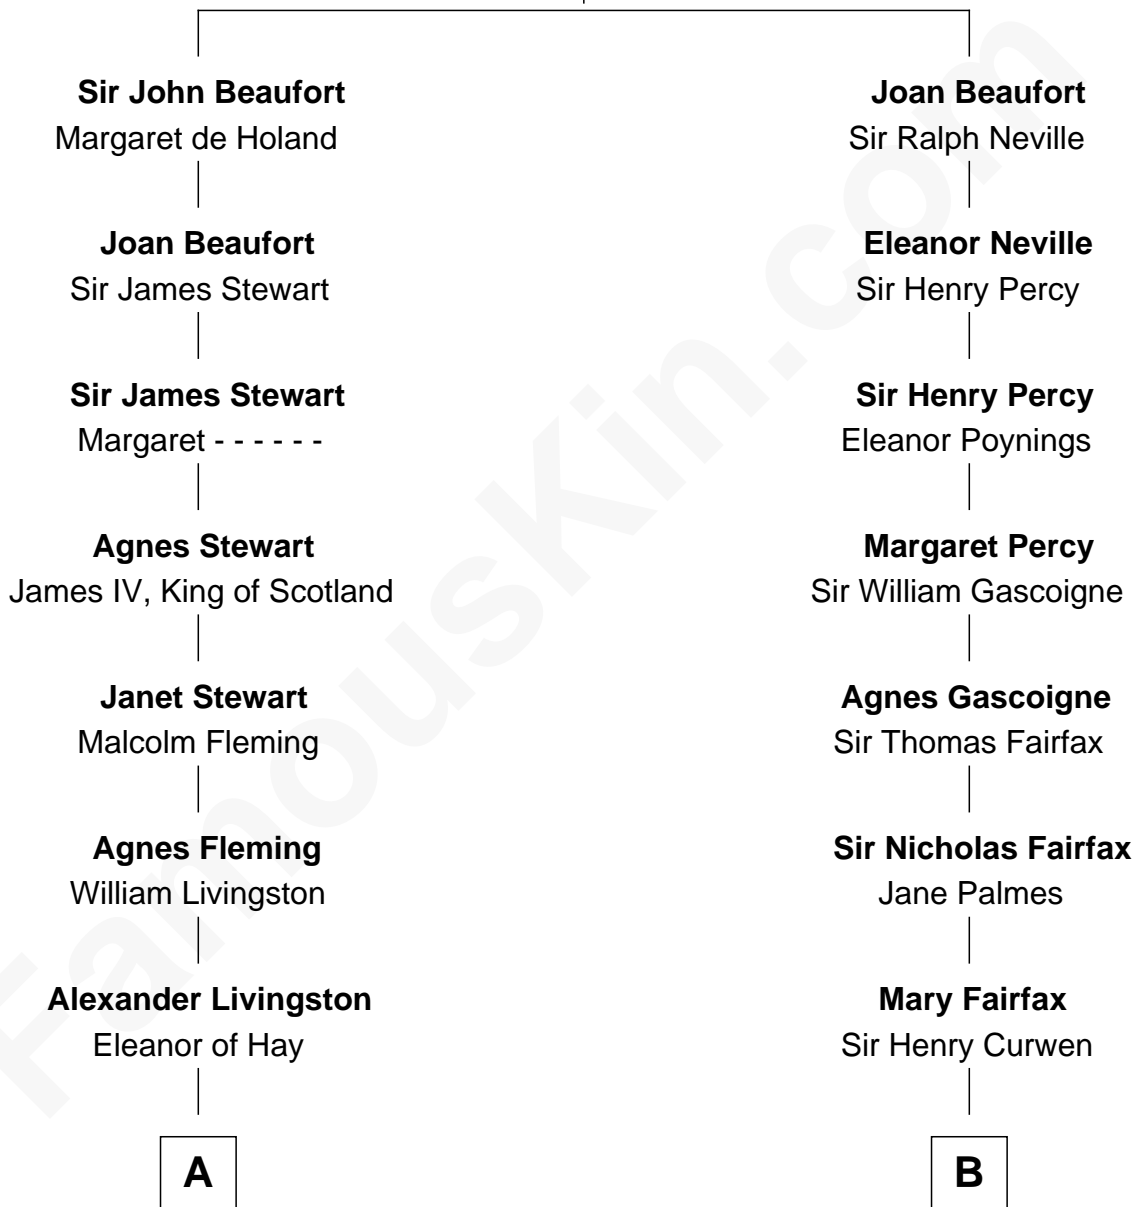

FamousKin.com Relationship Chart of

Howard Dean

79th Governor of Vermont

18th cousin 3 times removed of

Ellen DeGeneres

Comedienne and TV Personality

John of Gaunt

Katherine Roet

C

Andrea Belden Maitland

Howard Brush Dean

Howard Dean

79th Governor of Vermont

D

Joseph C. DeGeneres

Mary Whittemore